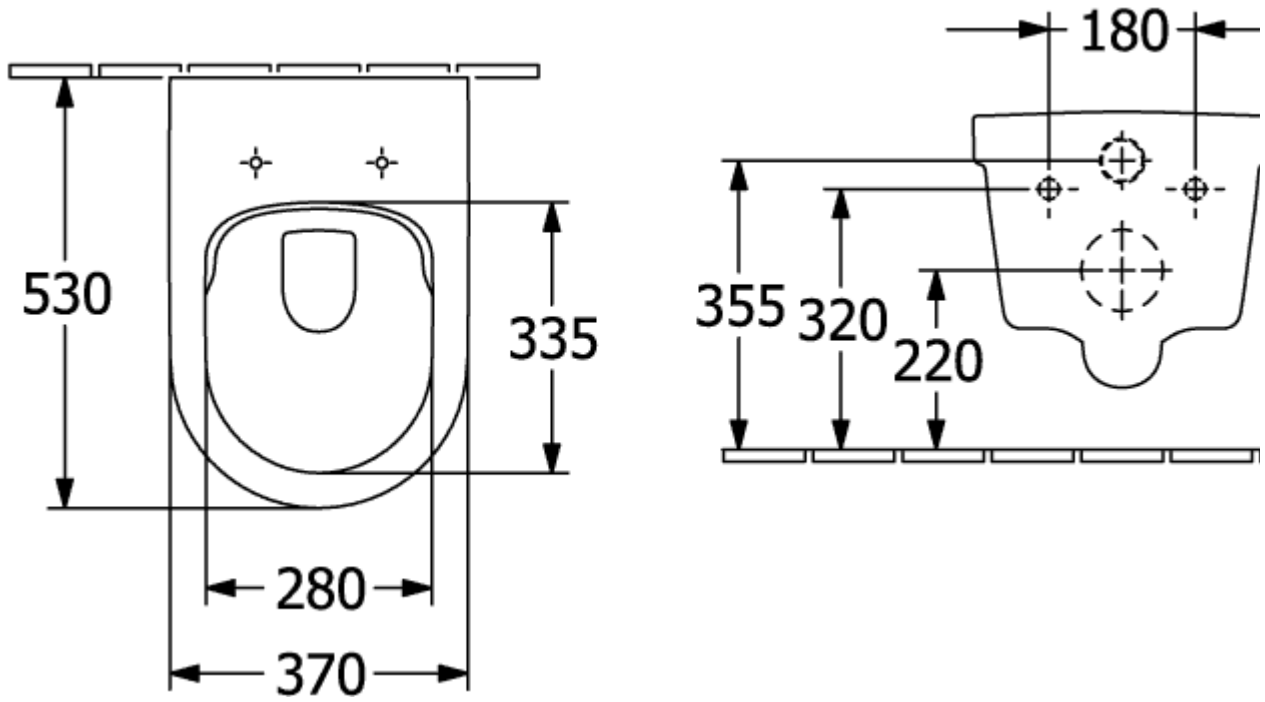

ARCHITECTURA WASHDOWN TOILET, RIMLESS ROUND

PRODUCT INFORMATION

Article title	Villeroy & Boch Architectura Washdown toilet, rimless, wall-mounted, White Alpin
Article number	4694R001
Assembly / Assembly type	wall-mounted
Assembly instructions	not suitable for installation with flush valves
Scope of delivery	1 x washdown toilet, rimless , 1 x fastening set
Depth in mm	530
Width in mm	370
Height in mm	345
Collection	Architectura
Suitable for	Concealed cistern
Innovative flushing technology (with TwistFlush)	No
Innovative flushing technology (with TwistFlush[e ³])	No
Flush volume l	3 / 4,5 l
Wall-mounted - floor-standing	wall-mounted
Material	Sanitary ceramics
surface	glossy
Colour name	White Alpin
Shape	Round
Colour designation	White Alpin
Antibacterial surface (with AntiBac)	No
Easy surface cleaning (CeramicPlus)	No
Rimless (mit DirectFlush)	Yes
Flush type	Washdown toilet
Integrated freshness solution (with ViFresh)	No
Outlet / outlet	horizontal outlet

TECHNICAL DRAWINGS

4694R001

4694R001