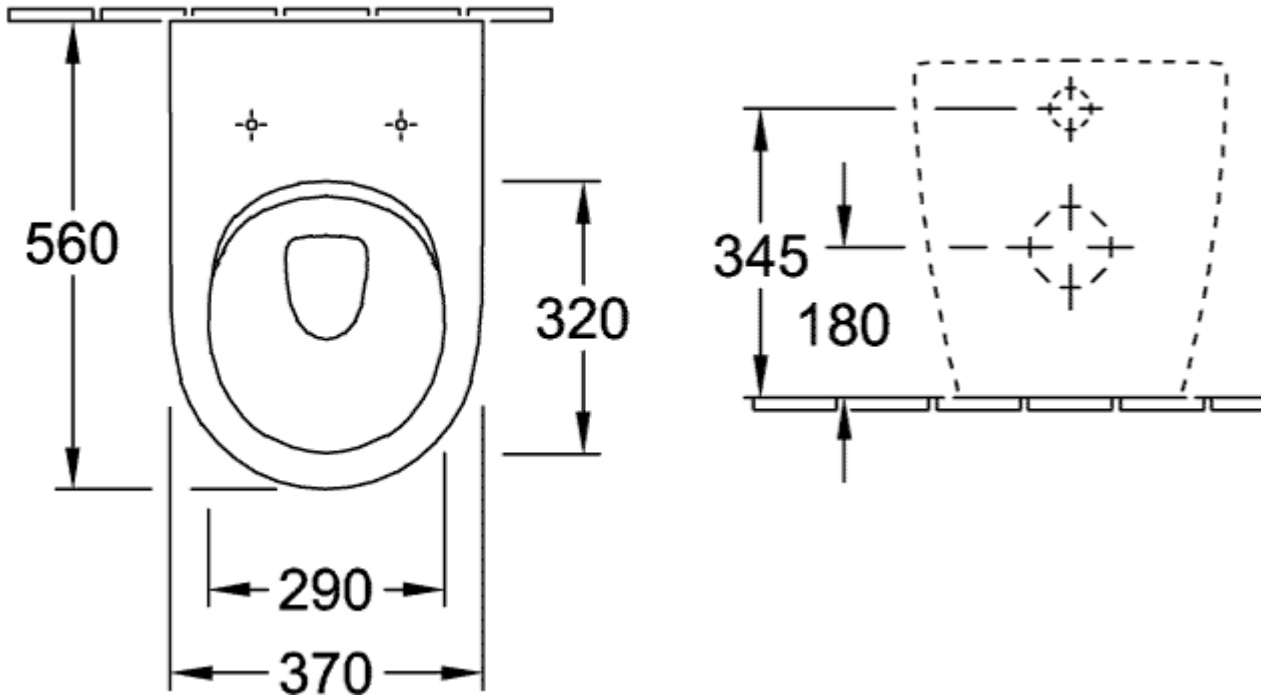

## SUBWAY 2.0 WASHDOWN TOILET, RIMLESS OVAL

### PRODUCT INFORMATION

Article title	Villeroy & Boch Subway 2.0 Washdown toilet, rimless, floor-standing, White Alpin
Article number	5602R001
Assembly / Assembly type	floor-standing
Assembly instructions	not suitable for installation with flush valves
Scope of delivery	1 x washdown toilet, rimless , 1 x fastening set
Depth in mm	560
Width in mm	370
Height in mm	400
Collection	Subway 2.0
Suitable for	Concealed cistern
Innovative flushing technology (with TwistFlush)	No
Innovative flushing technology (with TwistFlush[e <sup>3</sup> ])	No
Flush volume l	3 / 4,5 l
Wall-mounted - floor-standing	floor-standing
Material	Sanitary ceramics
surface	glossy
Colour name	White Alpin
Shape	Oval
Colour designation	White Alpin
Antibacterial surface (with AntiBac)	No
Easy surface cleaning (CeramicPlus)	No
Rimless (mit DirectFlush)	Yes
Flush type	Washdown toilet
Integrated freshness solution (with ViFresh)	No
Outlet / outlet	horizontal outlet

TECHNICAL DRAWINGS

5602R001

5602R001