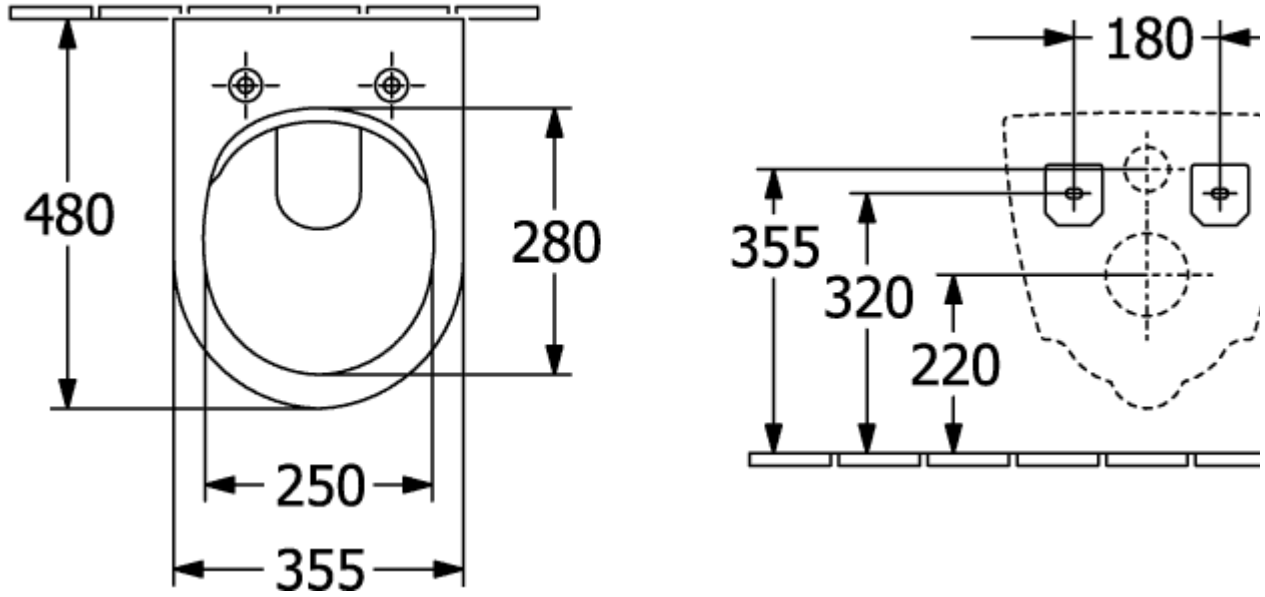

SUBWAY 2.0 WASHDOWN TOILET COMPACT, RIMLESS OVAL

PRODUCT INFORMATION

Article title	Villeroy & Boch Subway 2.0 Washdown toilet Compact, rimless, wall-mounted, White Alpin
Article number	5606R001
Assembly / Assembly type	wall-mounted
Assembly instructions	not suitable for installation with flush valves
Scope of delivery	1 x washdown toilet, rimless , 1 x fastening set
Depth in mm	480
Width in mm	355
Height in mm	360
Collection	Subway 2.0
Suitable for	Concealed cistern
Innovative flushing technology (with TwistFlush)	No
Innovative flushing technology (with TwistFlush[e ³])	No
Flush volume l	3 / 4,5 l
Wall-mounted - floor-standing	wall-mounted
Material	Sanitary ceramics
surface	glossy
Colour name	White Alpin
Shape	Oval
Colour designation	White Alpin
Antibacterial surface (with AntiBac)	No
Easy surface cleaning (CeramicPlus)	No
Rimless (mit DirectFlush)	Yes
Flush type	Washdown toilet
Integrated freshness solution (with ViFresh)	No
Outlet / outlet	horizontal outlet

TECHNICAL DRAWINGS

5606R001

5606R001