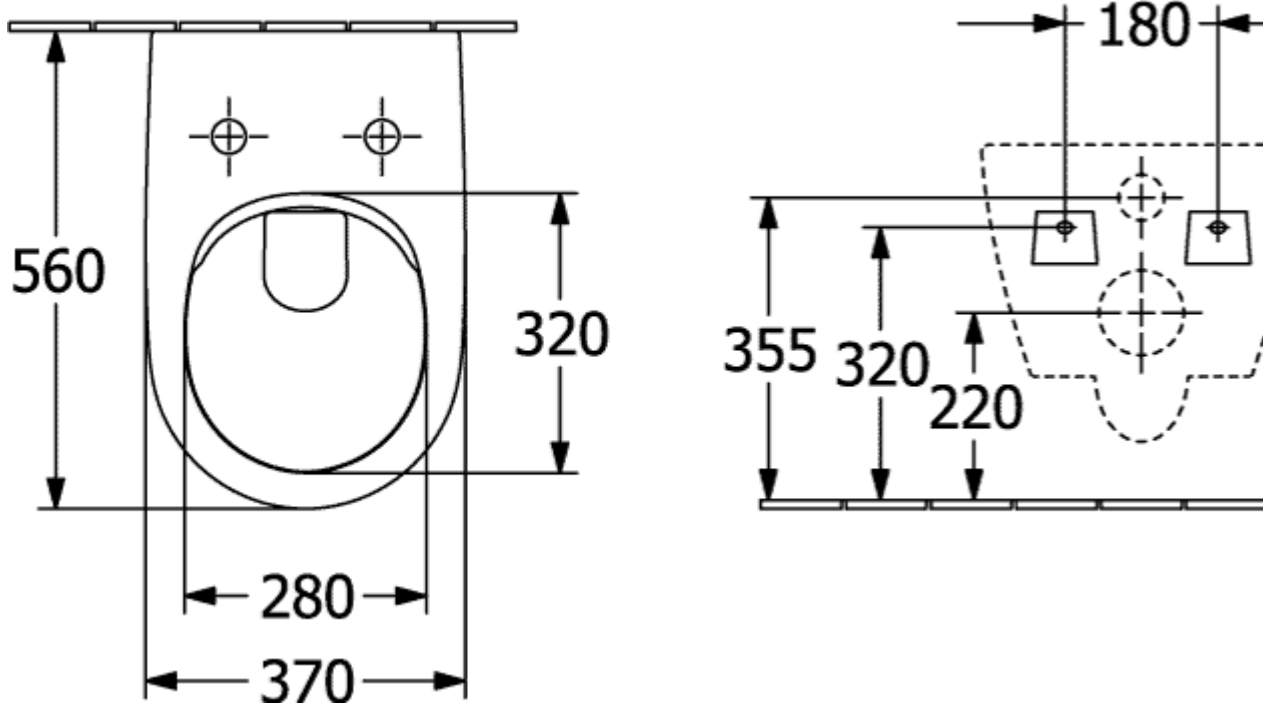

SUBWAY 2.0 WASHDOWN TOILET, RIMLESS OVAL

PRODUCT INFORMATION

| | |
|---|--|
| Article title | Villeroy & Boch Subway 2.0 Washdown toilet, rimless, wall-mounted, with AntiBac, White Alpin AntiBac CeramicPlus |
| Article number | 5614R0T2 |
| Assembly / Assembly type | wall-mounted |
| Assembly instructions | not suitable for installation with flush valves |
| Scope of delivery | 1 x washdown toilet, rimless , 1 x fastening set |
| Depth in mm | 560 |
| Width in mm | 370 |
| Height in mm | 365 |
| Collection | Subway 2.0 |
| Suitable for | Concealed cistern |
| Innovative flushing technology (with TwistFlush) | No |
| Innovative flushing technology (with TwistFlush[e ³]) | No |
| Flush volume l | 3 / 4,5 l |
| Wall-mounted - floor-standing | wall-mounted |
| Material | Sanitary ceramics |
| surface | glossy |
| Colour name | White Alpin AntiBac CeramicPlus |
| Design Awards | Universal Design Consumer Favorite 2014 |
| Shape | Oval |
| Colour designation | White Alpin |
| Antibacterial surface (with AntiBac) | Yes |
| Easy surface cleaning (CeramicPlus) | Yes |
| Rimless (mit DirectFlush) | Yes |
| Flush type | Washdown toilet |
| Integrated freshness solution (with ViFresh) | No |
| Outlet / outlet | horizontal outlet |

TECHNICAL DRAWINGS

5614R0T2

5614R0T2