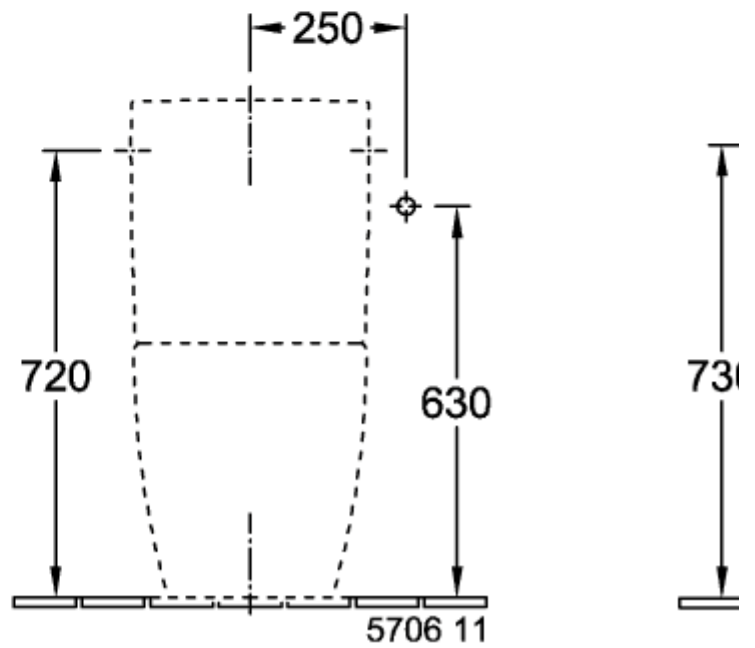

SUBWAY 2.0 WASHDOWN TOILET FOR CLOSE-COUPLED WC-SUITE, RIMLESS OVAL

PRODUCT INFORMATION

Article title	Villeroy & Boch Subway 2.0 Washdown toilet for close-coupled WC-suite, rimless, floor-standing, White Alpin
Article number	5617R001
Assembly / Assembly type	floor-standing
Assembly instructions	recommendation: to be installed from the wall at: 15 mm
Scope of delivery	1 x washdown toilet, rimless , 1 x fastening set
Depth in mm	700
Width in mm	370
Height in mm	400
Collection	Subway 2.0
Suitable for	Mounted cistern
Innovative flushing technology (with TwistFlush)	No
Innovative flushing technology (with TwistFlush[e³])	No
Flush volume l	3 / 4,5 l
Wall-mounted - floor-standing	floor-standing
Material	Sanitary ceramics
surface	glossy
Colour name	White Alpin
Shape	Oval
Colour designation	White Alpin
Antibacterial surface (with AntiBac)	No
Easy surface cleaning (CeramicPlus)	No
Rimless (mit DirectFlush)	Yes
Flush type	Washdown toilet
Integrated freshness solution (with ViFresh)	No
Outlet / outlet	horizontal outlet

TECHNICAL DRAWINGS

5617R001

5617R001

5617R001

5617R001