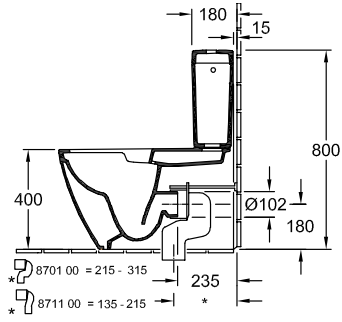

SUBWAY 2.0 WASHDOWN TOILET FOR CLOSE-COUPLED WC-SUITE, RIMLESS OVAL

PRODUCT INFORMATION

Article title	Villeroy & Boch Subway 2.0 Washdown toilet for close-coupled WC-suite, rimless, floor-standing, White Alpin
Article number	5617R001
Assembly / Assembly type	floor-standing
Assembly instructions	recommendation: to be installed from the wall at: 15 mm
Scope of delivery	1 x washdown toilet, rimless , 1 x fastening set
Depth in mm	700
Width in mm	370
Height in mm	400
Collection	Subway 2.0
Suitable for	Mounted cistern
Innovative flushing technology (with TwistFlush)	No
Innovative flushing technology (with TwistFlush[e³])	No
Flush volume l	3 / 4,5 l
Wall-mounted - floor-standing	floor-standing
Material	Sanitary ceramics
surface	glossy
Colour name	White Alpin
Shape	Oval
Colour designation	White Alpin
Antibacterial surface (with AntiBac)	No
Easy surface cleaning (CeramicPlus)	No
Rimless (mit DirectFlush)	Yes
Flush type	Washdown toilet
Integrated freshness solution (with ViFresh)	No
Outlet / outlet	horizontal outlet

TECHNICAL DRAWINGS

5617R001

5617R001

5617R001

5617R001