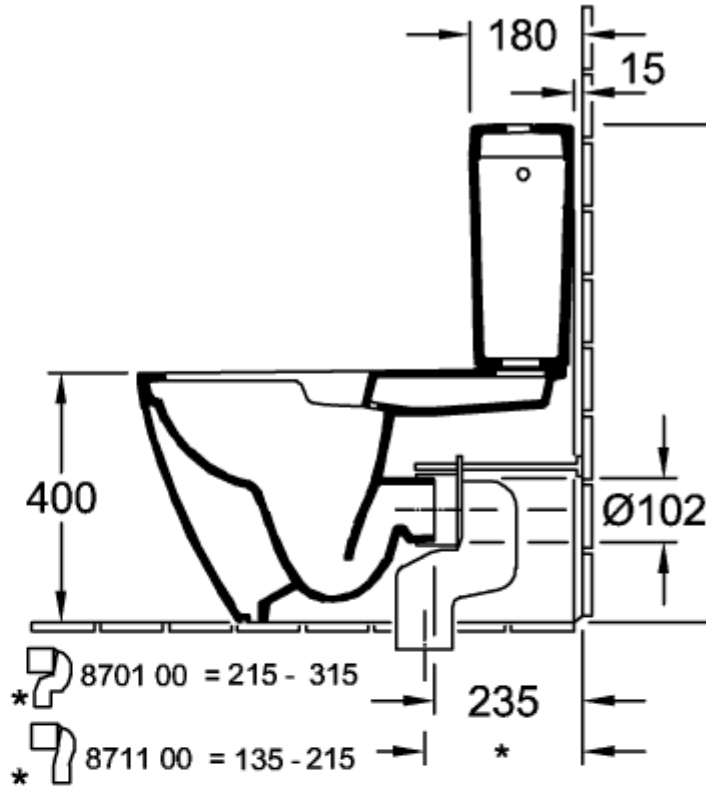

SUBWAY 2.0 WASHDOWN TOILET FOR CLOSE-COUPLED WC-SUITE, RIMLESS OVAL

PRODUCT INFORMATION

Article title	Villeroy & Boch Subway 2.0 Washdown toilet for close-coupled WC-suite, rimless, floor-standing, White Alpin
Article number	5617R001
Assembly / Assembly type	floor-standing
Assembly instructions	recommendation: to be installed from the wall at: 15 mm
Scope of delivery	1 x washdown toilet, rimless , 1 x fastening set
Depth in mm	700
Width in mm	370
Height in mm	400
Collection	Subway 2.0
Suitable for	Mounted cistern
Innovative flushing technology (with TwistFlush)	No
Innovative flushing technology (with TwistFlush[e³])	No
Flush volume l	3 / 4,5 l
Wall-mounted - floor-standing	floor-standing
Material	Sanitary ceramics
surface	glossy
Colour name	White Alpin
Shape	Oval
Colour designation	White Alpin
Antibacterial surface (with AntiBac)	No
Easy surface cleaning (CeramicPlus)	No
Rimless (mit DirectFlush)	Yes
Flush type	Washdown toilet
Integrated freshness solution (with ViFresh)	No
Outlet / outlet	horizontal outlet

TECHNICAL DRAWINGS

5617R001

5617R001

5617R001

5617R001