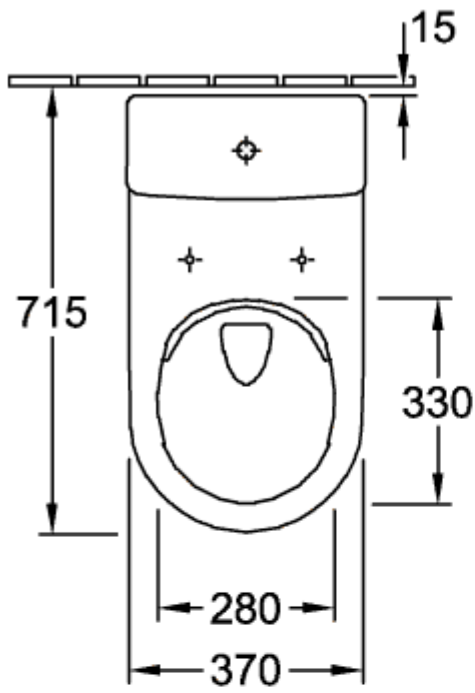

SUBWAY 2.0 WASHDOWN TOILET FOR CLOSE-COUPLED WC-SUITE, RIMLESS OVAL

PRODUCT INFORMATION

Article title	Villeroy & Boch Subway 2.0 Washdown toilet for close-coupled WC-suite, rimless, floor-standing, White Alpin
Article number	5617R001
Assembly / Assembly type	floor-standing
Assembly instructions	recommendation: to be installed from the wall at: 15 mm
Scope of delivery	1 x washdown toilet, rimless , 1 x fastening set
Depth in mm	700
Width in mm	370
Height in mm	400
Collection	Subway 2.0
Suitable for	Mounted cistern
Innovative flushing technology (with TwistFlush)	No
Innovative flushing technology (with TwistFlush[e³])	No
Flush volume l	3 / 4,5 l
Wall-mounted - floor-standing	floor-standing
Material	Sanitary ceramics
surface	glossy
Colour name	White Alpin
Shape	Oval
Colour designation	White Alpin
Antibacterial surface (with AntiBac)	No
Easy surface cleaning (CeramicPlus)	No
Rimless (mit DirectFlush)	Yes
Flush type	Washdown toilet
Integrated freshness solution (with ViFresh)	No
Outlet / outlet	horizontal outlet

TECHNICAL DRAWINGS

5617R001

5617R001

5617R001

5617R001