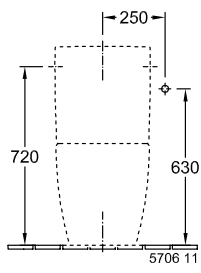

SUBWAY 2.0 WASHDOWN TOILET FOR CLOSE-COUPLED WC-SUITE, RIMLESS OVAL

PRODUCT INFORMATION

Article title	Villeroy & Boch Subway 2.0 Washdown toilet for close-coupled WC-suite, rimless, floor-standing, White Alpin
Article number	5617R001
Assembly / Assembly type	floor-standing
Assembly instructions	recommendation: to be installed from the wall at: 15 mm
Scope of delivery	1 x washdown toilet, rimless , 1 x fastening set
Depth in mm	700
Width in mm	370
Height in mm	400
Collection	Subway 2.0
Suitable for	Mounted cistern
Innovative flushing technology (with TwistFlush)	No
Innovative flushing technology (with TwistFlush[e³])	No
Flush volume l	3 / 4,5 l
Wall-mounted - floor-standing	floor-standing
Material	Sanitary ceramics
surface	glossy
Colour name	White Alpin
Shape	Oval
Colour designation	White Alpin
Antibacterial surface (with AntiBac)	No
Easy surface cleaning (CeramicPlus)	No
Rimless (mit DirectFlush)	Yes
Flush type	Washdown toilet
Integrated freshness solution (with ViFresh)	No
Outlet / outlet	horizontal outlet

TECHNICAL DRAWINGS

5617R001

5617R001

5617R001

5617R001