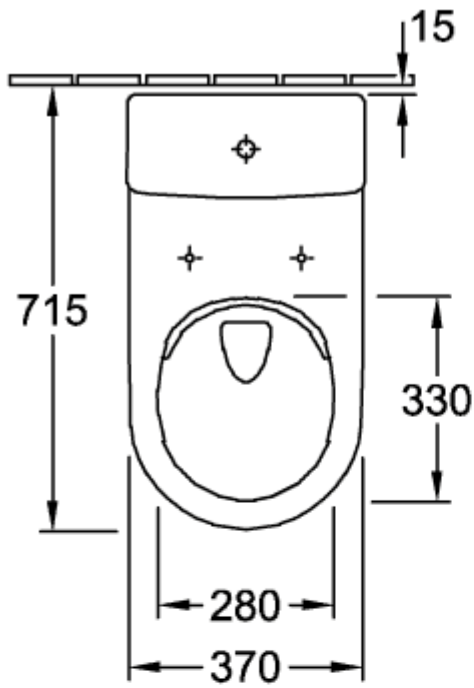

SUBWAY 2.0 WASHDOWN TOILET FOR CLOSE-COUPLED WC-SUITE, RIMLESS OVAL

PRODUCT INFORMATION

Article title	Villeroy & Boch Subway 2.0 Washdown toilet for close-coupled WC-suite, rimless, floor-standing, White Alpin
Article number	5617R001
Assembly / Assembly type	floor-standing
Assembly instructions	recommendation: to be installed from the wall at: 15 mm
Scope of delivery	1 x washdown toilet, rimless , 1 x fastening set
Depth in mm	700
Width in mm	370
Height in mm	400
Collection	Subway 2.0
Suitable for	Mounted cistern
Innovative flushing technology (with TwistFlush)	No
Innovative flushing technology (with TwistFlush[e³])	No
Flush volume l	3 / 4,5 l
Wall-mounted - floor-standing	floor-standing
Material	Sanitary ceramics
surface	glossy
Colour name	White Alpin
Shape	Oval
Colour designation	White Alpin
Antibacterial surface (with AntiBac)	No
Easy surface cleaning (CeramicPlus)	No
Rimless (mit DirectFlush)	Yes
Flush type	Washdown toilet
Integrated freshness solution (with ViFresh)	No
Outlet / outlet	horizontal outlet

TECHNICAL DRAWINGS

5617R001

5617R001

5617R001

5617R001