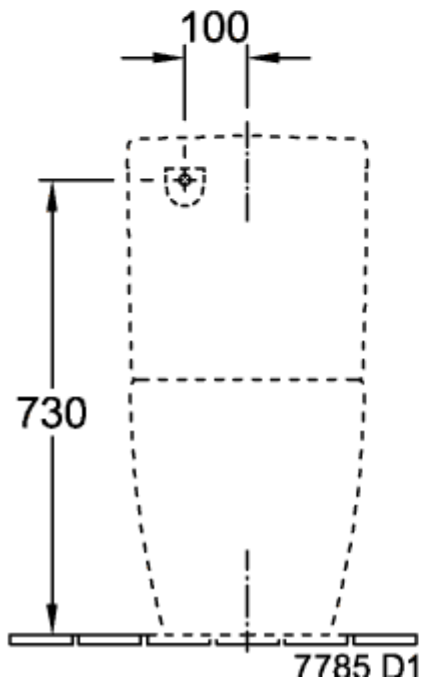

SUBWAY 2.0 WASHDOWN TOILET FOR CLOSE-COUPLED WC-SUITE, RIMLESS OVAL

PRODUCT INFORMATION

Article title	Villeroy & Boch Subway 2.0 Washdown toilet for close-coupled WC-suite, rimless, floor-standing, White Alpin
Article number	5617R001
Assembly / Assembly type	floor-standing
Assembly instructions	recommendation: to be installed from the wall at: 15 mm
Scope of delivery	1 x washdown toilet, rimless , 1 x fastening set
Depth in mm	700
Width in mm	370
Height in mm	400
Collection	Subway 2.0
Suitable for	Mounted cistern
Innovative flushing technology (with TwistFlush)	No
Innovative flushing technology (with TwistFlush[e³])	No
Flush volume l	3 / 4,5 l
Wall-mounted - floor-standing	floor-standing
Material	Sanitary ceramics
surface	glossy
Colour name	White Alpin
Shape	Oval
Colour designation	White Alpin
Antibacterial surface (with AntiBac)	No
Easy surface cleaning (CeramicPlus)	No
Rimless (mit DirectFlush)	Yes
Flush type	Washdown toilet
Integrated freshness solution (with ViFresh)	No
Outlet / outlet	horizontal outlet

TECHNICAL DRAWINGS

5617R001

5617R001

5617R001

5617R001