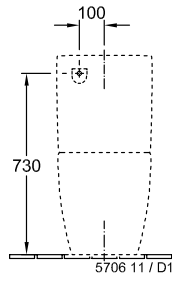

SUBWAY 2.0 WASHDOWN TOILET FOR CLOSE-COUPLED WC-SUITE, RIMLESS OVAL

PRODUCT INFORMATION

Article title	Villeroy & Boch Subway 2.0 Washdown toilet for close-coupled WC-suite, rimless, floor-standing, White Alpin
Article number	5617R001
Assembly / Assembly type	floor-standing
Assembly instructions	recommendation: to be installed from the wall at: 15 mm
Scope of delivery	1 x washdown toilet, rimless , 1 x fastening set
Depth in mm	700
Width in mm	370
Height in mm	400
Collection	Subway 2.0
Suitable for	Mounted cistern
Innovative flushing technology (with TwistFlush)	No
Innovative flushing technology (with TwistFlush[e³])	No
Flush volume l	3 / 4,5 l
Wall-mounted - floor-standing	floor-standing
Material	Sanitary ceramics
surface	glossy
Colour name	White Alpin
Shape	Oval
Colour designation	White Alpin
Antibacterial surface (with AntiBac)	No
Easy surface cleaning (CeramicPlus)	No
Rimless (mit DirectFlush)	Yes
Flush type	Washdown toilet
Integrated freshness solution (with ViFresh)	No
Outlet / outlet	horizontal outlet

TECHNICAL DRAWINGS

5617R001

5617R001

5617R001

5617R001