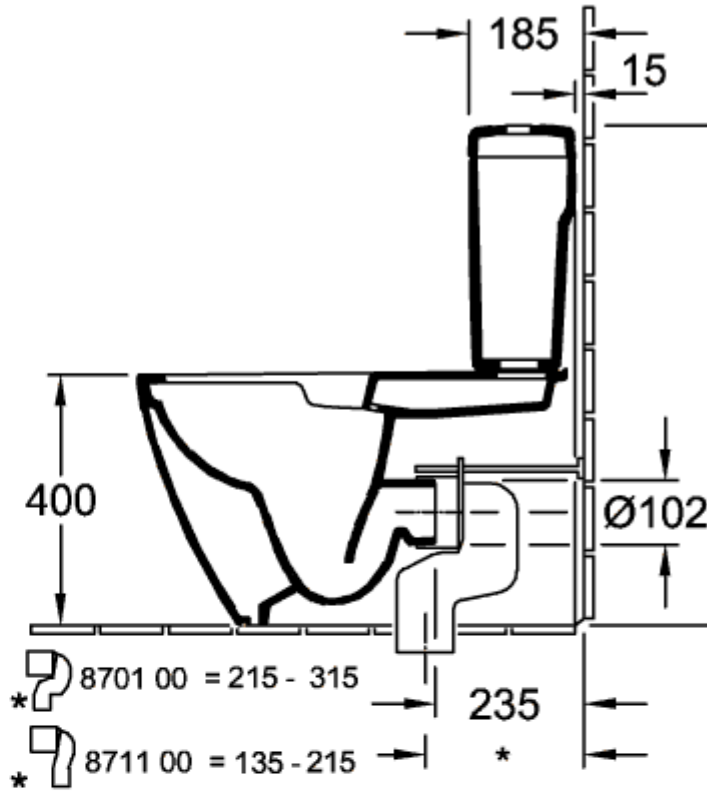

SUBWAY 2.0 WASHDOWN TOILET FOR CLOSE-COUPLED WC-SUITE, RIMLESS OVAL

PRODUCT INFORMATION

Article title	Villeroy & Boch Subway 2.0 Washdown toilet for close-coupled WC-suite, rimless, floor-standing, White Alpin
Article number	5617R001
Assembly / Assembly type	floor-standing
Assembly instructions	recommendation: to be installed from the wall at: 15 mm
Scope of delivery	1 x washdown toilet, rimless , 1 x fastening set
Depth in mm	700
Width in mm	370
Height in mm	400
Collection	Subway 2.0
Suitable for	Mounted cistern
Innovative flushing technology (with TwistFlush)	No
Innovative flushing technology (with TwistFlush[e³])	No
Flush volume l	3 / 4,5 l
Wall-mounted - floor-standing	floor-standing
Material	Sanitary ceramics
surface	glossy
Colour name	White Alpin
Shape	Oval
Colour designation	White Alpin
Antibacterial surface (with AntiBac)	No
Easy surface cleaning (CeramicPlus)	No
Rimless (mit DirectFlush)	Yes
Flush type	Washdown toilet
Integrated freshness solution (with ViFresh)	No
Outlet / outlet	horizontal outlet

TECHNICAL DRAWINGS

5617R001

5617R001

5617R001

5617R001