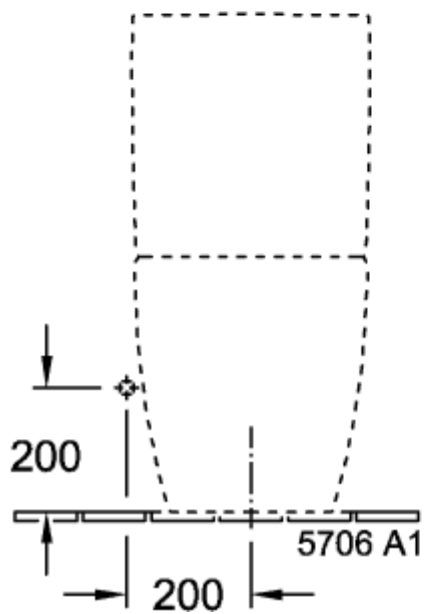

SUBWAY 2.0 WASHDOWN TOILET FOR CLOSE-COUPLED WC-SUITE, RIMLESS OVAL

PRODUCT INFORMATION

Article title	Villeroy & Boch Subway 2.0 Washdown toilet for close-coupled WC-suite, rimless, floor-standing, White Alpin
Article number	5617R001
Assembly / Assembly type	floor-standing
Assembly instructions	recommendation: to be installed from the wall at: 15 mm
Scope of delivery	1 x washdown toilet, rimless , 1 x fastening set
Depth in mm	700
Width in mm	370
Height in mm	400
Collection	Subway 2.0
Suitable for	Mounted cistern
Innovative flushing technology (with TwistFlush)	No
Innovative flushing technology (with TwistFlush[e³])	No
Flush volume l	3 / 4,5 l
Wall-mounted - floor-standing	floor-standing
Material	Sanitary ceramics
surface	glossy
Colour name	White Alpin
Shape	Oval
Colour designation	White Alpin
Antibacterial surface (with AntiBac)	No
Easy surface cleaning (CeramicPlus)	No
Rimless (mit DirectFlush)	Yes
Flush type	Washdown toilet
Integrated freshness solution (with ViFresh)	No
Outlet / outlet	horizontal outlet

TECHNICAL DRAWINGS

5617R001

5617R001

5617R001

5617R001