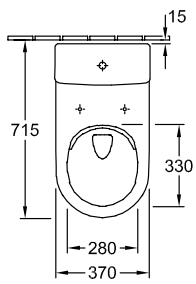

SUBWAY 2.0 WASHDOWN TOILET FOR CLOSE-COUPLED WC-SUITE, RIMLESS OVAL

PRODUCT INFORMATION

Article title	Villeroy & Boch Subway 2.0 Washdown toilet for close-coupled WC-suite, rimless, floor-standing, White Alpin
Article number	5617R001
Assembly / Assembly type	floor-standing
Assembly instructions	recommendation: to be installed from the wall at: 15 mm
Scope of delivery	1 x washdown toilet, rimless , 1 x fastening set
Depth in mm	700
Width in mm	370
Height in mm	400
Collection	Subway 2.0
Suitable for	Mounted cistern
Innovative flushing technology (with TwistFlush)	No
Innovative flushing technology (with TwistFlush[e³])	No
Flush volume l	3 / 4,5 l
Wall-mounted - floor-standing	floor-standing
Material	Sanitary ceramics
surface	glossy
Colour name	White Alpin
Shape	Oval
Colour designation	White Alpin
Antibacterial surface (with AntiBac)	No
Easy surface cleaning (CeramicPlus)	No
Rimless (mit DirectFlush)	Yes
Flush type	Washdown toilet
Integrated freshness solution (with ViFresh)	No
Outlet / outlet	horizontal outlet

TECHNICAL DRAWINGS

5617R001

5617R001

5617R001

5617R001