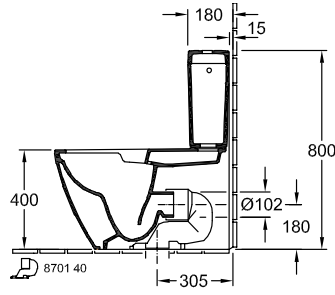

SUBWAY 2.0 WASHDOWN TOILET FOR CLOSE-COUPLED WC-SUITE, RIMLESS OVAL

PRODUCT INFORMATION

Article title	Villeroy & Boch Subway 2.0 Washdown toilet for close-coupled WC-suite, rimless, floor-standing, White Alpin
Article number	5617R001
Assembly / Assembly type	floor-standing
Assembly instructions	recommendation: to be installed from the wall at: 15 mm
Scope of delivery	1 x washdown toilet, rimless , 1 x fastening set
Depth in mm	700
Width in mm	370
Height in mm	400
Collection	Subway 2.0
Suitable for	Mounted cistern
Innovative flushing technology (with TwistFlush)	No
Innovative flushing technology (with TwistFlush[e³])	No
Flush volume l	3 / 4,5 l
Wall-mounted - floor-standing	floor-standing
Material	Sanitary ceramics
surface	glossy
Colour name	White Alpin
Shape	Oval
Colour designation	White Alpin
Antibacterial surface (with AntiBac)	No
Easy surface cleaning (CeramicPlus)	No
Rimless (mit DirectFlush)	Yes
Flush type	Washdown toilet
Integrated freshness solution (with ViFresh)	No
Outlet / outlet	horizontal outlet

TECHNICAL DRAWINGS

5617R001

5617R001

5617R001

5617R001