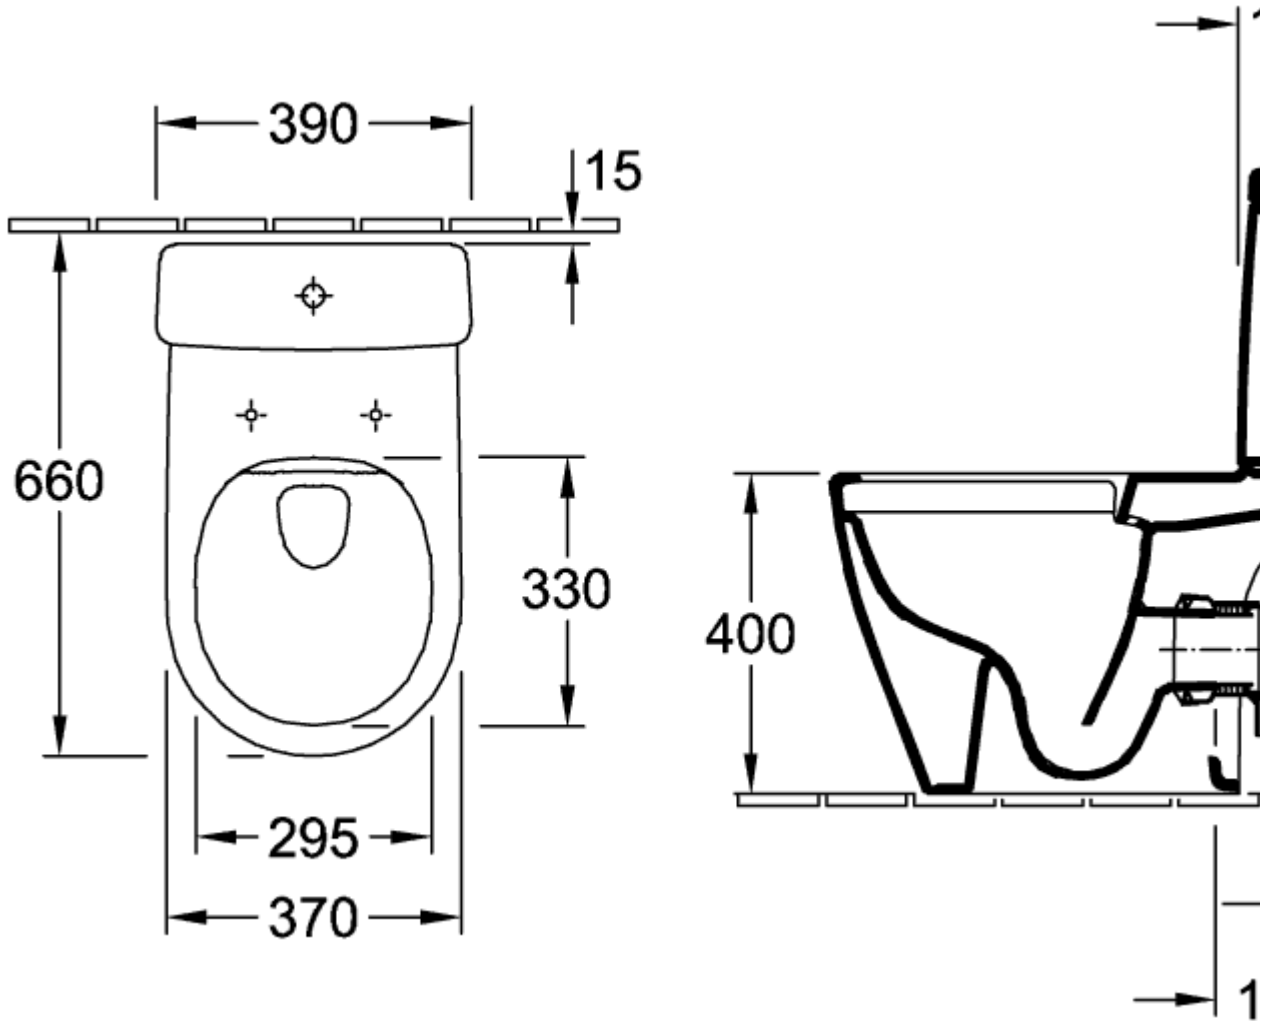

## AVENTO WASHDOWN TOILET FOR CLOSE-COUPLED WC-SUITE, RIMLESS OVAL

### PRODUCT INFORMATION

Article title	Villeroy & Boch Avento Washdown toilet for close-coupled WC-suite, rimless, floor-standing, White Alpin
Article number	5644R001
Assembly / Assembly type	floor-standing
Scope of delivery	1 x washdown toilet, rimless , 1 x fastening set
Depth in mm	640
Width in mm	370
Height in mm	410
Collection	Avento
Suitable for	Mounted cistern
Innovative flushing technology (with TwistFlush)	No
Innovative flushing technology (with TwistFlush[e³])	No
Flush volume l	3 / 6 l
Wall-mounted - floor-standing	floor-standing
Material	Sanitary ceramics
surface	glossy
Colour name	White Alpin
Shape	Oval
Colour designation	White Alpin
Antibacterial surface (with AntiBac)	No
Easy surface cleaning (CeramicPlus)	No
Rimless (mit DirectFlush)	Yes
Flush type	Washdown toilet
Integrated freshness solution (with ViFresh)	No
Outlet / outlet	horizontal outlet

TECHNICAL DRAWINGS

5644R001

5644R001

5644R001

\*  8701 00 = 160 - 23

\*  8711 00 = 70 - 19

**5644R001**