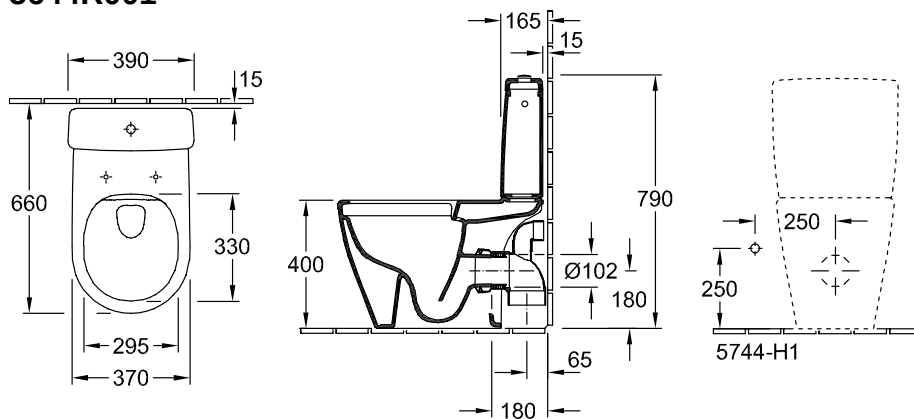

### PRODUCT INFORMATION

Article title	Villeroy & Boch Avento Washdown toilet for close-coupled WC-suite, rimless, floor-standing, White Alpin
Article number	5644R001
Assembly / Assembly type	floor-standing
Scope of delivery	1 x washdown toilet, rimless , 1 x fastening set
Depth in mm	640
Width in mm	370
Height in mm	410
Collection	Avento
Suitable for	Mounted cistern
Innovative flushing technology (with TwistFlush)	No
Innovative flushing technology (with TwistFlush[e³])	No
Flush volume l	3 / 6 l
Wall-mounted - floor-standing	floor-standing
Material	Sanitary ceramics
surface	glossy
Colour name	White Alpin
Shape	Oval
Colour designation	White Alpin
Antibacterial surface (with AntiBac)	No
Easy surface cleaning (CeramicPlus)	No
Rimless (mit DirectFlush)	Yes
Flush type	Washdown toilet
Integrated freshness solution (with ViFresh)	No
Outlet / outlet	horizontal outlet

TECHNICAL DRAWINGS

5644R001

5644R001

5644R001

\*  8701 00 = 160 - 23

\*  8711 00 = 70 - 19

**5644R001**