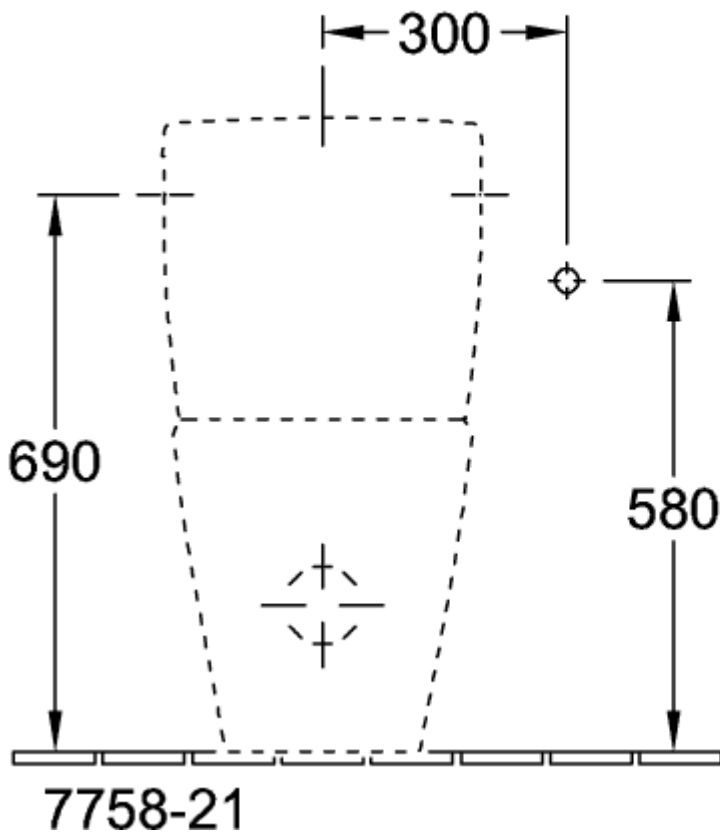

### PRODUCT INFORMATION

Article title	Villeroy & Boch Avento Washdown toilet for close-coupled WC-suite, rimless, floor-standing, White Alpin
Article number	5644R001
Assembly / Assembly type	floor-standing
Scope of delivery	1 x washdown toilet, rimless , 1 x fastening set
Depth in mm	640
Width in mm	370
Height in mm	410
Collection	Avento
Suitable for	Mounted cistern
Innovative flushing technology (with TwistFlush)	No
Innovative flushing technology (with TwistFlush[e³])	No
Flush volume l	3 / 6 l
Wall-mounted - floor-standing	floor-standing
Material	Sanitary ceramics
surface	glossy
Colour name	White Alpin
Shape	Oval
Colour designation	White Alpin
Antibacterial surface (with AntiBac)	No
Easy surface cleaning (CeramicPlus)	No
Rimless (mit DirectFlush)	Yes
Flush type	Washdown toilet
Integrated freshness solution (with ViFresh)	No
Outlet / outlet	horizontal outlet

TECHNICAL DRAWINGS

5644R001

5644R001

5644R001

\*  8701 00 = 160 - 23

\*  8711 00 = 70 - 19

**5644R001**