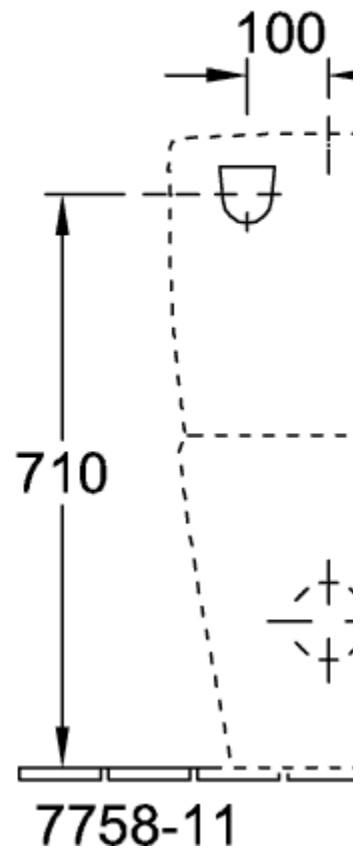

### PRODUCT INFORMATION

Article title	Villeroy & Boch Avento Washdown toilet for close-coupled WC-suite, rimless, floor-standing, White Alpin
Article number	5644R001
Assembly / Assembly type	floor-standing
Scope of delivery	1 x washdown toilet, rimless , 1 x fastening set
Depth in mm	640
Width in mm	370
Height in mm	410
Collection	Avento
Suitable for	Mounted cistern
Innovative flushing technology (with TwistFlush)	No
Innovative flushing technology (with TwistFlush[e³])	No
Flush volume l	3 / 6 l
Wall-mounted - floor-standing	floor-standing
Material	Sanitary ceramics
surface	glossy
Colour name	White Alpin
Shape	Oval
Colour designation	White Alpin
Antibacterial surface (with AntiBac)	No
Easy surface cleaning (CeramicPlus)	No
Rimless (mit DirectFlush)	Yes
Flush type	Washdown toilet
Integrated freshness solution (with ViFresh)	No
Outlet / outlet	horizontal outlet

TECHNICAL DRAWINGS

5644R001

5644R001

5644R001

\*  8701 00 = 160 - 23

\*  8711 00 = 70 - 19

**5644R001**