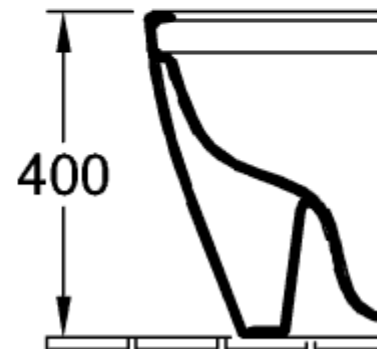

### PRODUCT INFORMATION

Article title	Villeroy & Boch Avento Washdown toilet for close-coupled WC-suite, rimless, floor-standing, White Alpin
Article number	5644R001
Assembly / Assembly type	floor-standing
Scope of delivery	1 x washdown toilet, rimless , 1 x fastening set
Depth in mm	640
Width in mm	370
Height in mm	410
Collection	Avento
Suitable for	Mounted cistern
Innovative flushing technology (with TwistFlush)	No
Innovative flushing technology (with TwistFlush[e³])	No
Flush volume l	3 / 6 l
Wall-mounted - floor-standing	floor-standing
Material	Sanitary ceramics
surface	glossy
Colour name	White Alpin
Shape	Oval
Colour designation	White Alpin
Antibacterial surface (with AntiBac)	No
Easy surface cleaning (CeramicPlus)	No
Rimless (mit DirectFlush)	Yes
Flush type	Washdown toilet
Integrated freshness solution (with ViFresh)	No
Outlet / outlet	horizontal outlet

TECHNICAL DRAWINGS

5644R001

5644R001

5644R001

\*  8701 00 = 160 - 23

\*  8711 00 = 70 - 19

**5644R001**