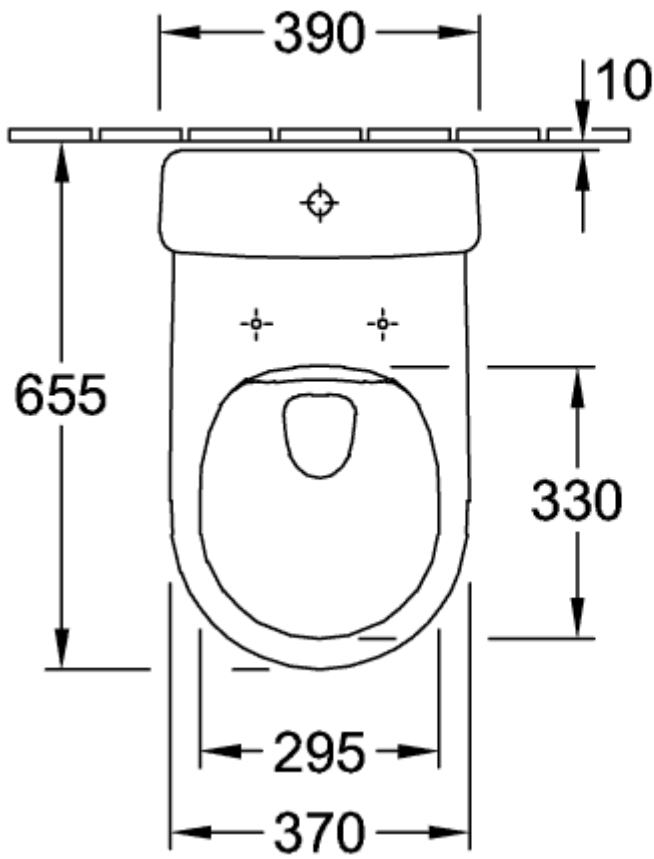

### PRODUCT INFORMATION

Article title	Villeroy & Boch Avento Washdown toilet for close-coupled WC-suite, rimless, floor-standing, White Alpin
Article number	5644R001
Assembly / Assembly type	floor-standing
Scope of delivery	1 x washdown toilet, rimless , 1 x fastening set
Depth in mm	640
Width in mm	370
Height in mm	410
Collection	Avento
Suitable for	Mounted cistern
Innovative flushing technology (with TwistFlush)	No
Innovative flushing technology (with TwistFlush[e³])	No
Flush volume l	3 / 6 l
Wall-mounted - floor-standing	floor-standing
Material	Sanitary ceramics
surface	glossy
Colour name	White Alpin
Shape	Oval
Colour designation	White Alpin
Antibacterial surface (with AntiBac)	No
Easy surface cleaning (CeramicPlus)	No
Rimless (mit DirectFlush)	Yes
Flush type	Washdown toilet
Integrated freshness solution (with ViFresh)	No
Outlet / outlet	horizontal outlet

TECHNICAL DRAWINGS

5644R001

5644R001

5644R001

\*  8701 00 = 160 - 23

\*  8711 00 = 70 - 19

**5644R001**