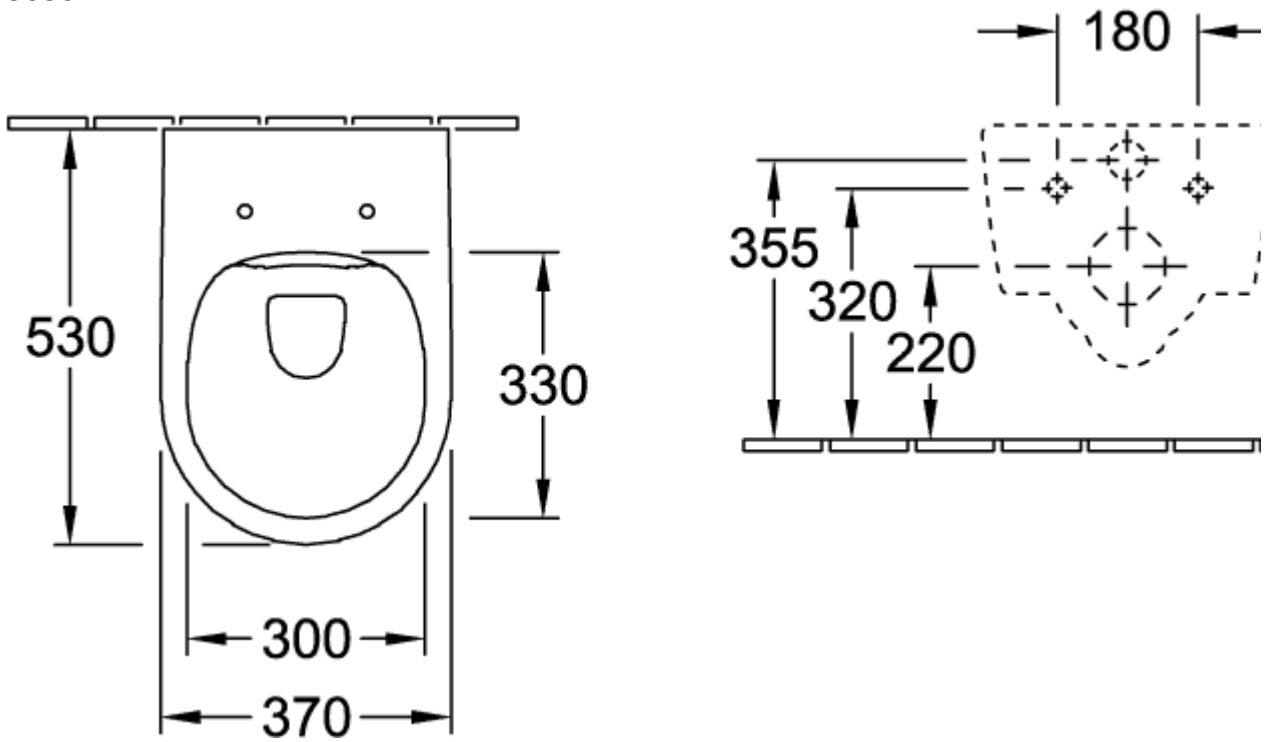

AVENTO COMBI-PACK OVAL

PRODUCT INFORMATION

Article title	Villeroy & Boch Avento Combi-Pack, wall-mounted, Stone White CeramicPlus
Article number	5656HRRW
Assembly / Assembly type	wall-mounted
Assembly instructions	not suitable for installation with flush valves
Scope of delivery	1 x washdown toilet, rimless , 1 x toilet seat and cover 1 x fastening set
Depth in mm	530
Width in mm	370
Height in mm	315
Collection	Avento
Suitable for	Concealed cistern
Innovative flushing technology (with TwistFlush)	No
Innovative flushing technology (with TwistFlush[e³])	No
Flush volume l	3 / 6 l
Wall-mounted - floor-standing	wall-mounted
Function	<ul style="list-style-type: none"> • with automatic lowering mechanism (SoftClosing) • with removable seat (QuickRelease)
Material	Sanitary ceramics
Colour name	Stone White CeramicPlus
Other material	Toilet seat and cover: Duroplast
Other surfaces	Toilet seat and cover: glossy
Shape	Oval
Colour designation	Stone White
Other colour designations	Toilet seat and cover: Stone White
Antibacterial surface (with AntiBac)	No
Easy surface cleaning (CeramicPlus)	Yes
Rimless (mit DirectFlush)	Yes
Flush type	Washdown toilet
Integrated freshness solution (with ViFresh)	No
Outlet / outlet	horizontal outlet

TECHNICAL DRAWINGS

5656HRRW

5656HRRW