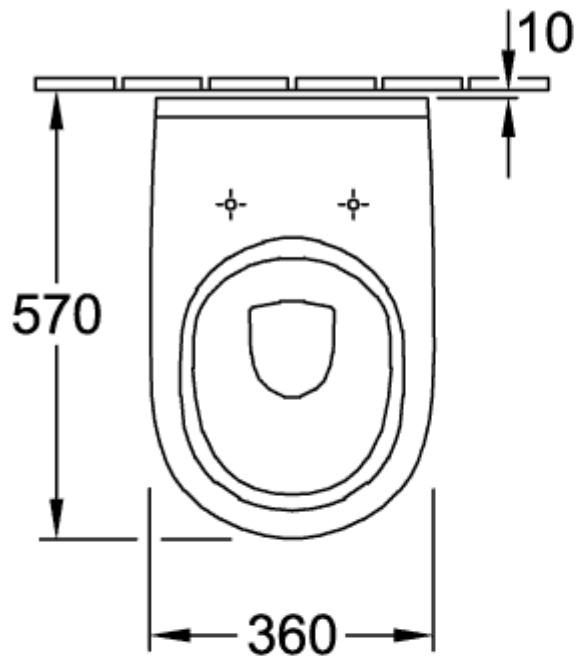

O.NOVO WASHDOWN TOILET OVAL

PRODUCT INFORMATION

Article title	Villeroy & Boch O.novo Washdown toilet, floor-standing, White Alpin
Article number	56571001
Assembly / Assembly type	floor-standing
Scope of delivery	1 x washdown toilet , 1 x fastening set
Depth in mm	560
Width in mm	360
Height in mm	400
Collection	O.novo
Suitable for	Concealed cistern
Innovative flushing technology (with TwistFlush)	No
Innovative flushing technology (with TwistFlush[e³])	No
Flush volume l	3 / 4,5 l
Wall-mounted - floor-standing	floor-standing
Material	Sanitary ceramics
surface	glossy
Colour name	White Alpin
Shape	Oval
Colour designation	White Alpin
Antibacterial surface (with AntiBac)	No
Easy surface cleaning (CeramicPlus)	No
Rimless (mit DirectFlush)	No
Flush type	Washdown toilet
Integrated freshness solution (with ViFresh)	No
Outlet / outlet	horizontal outlet

TECHNICAL DRAWINGS

56571001

56571001