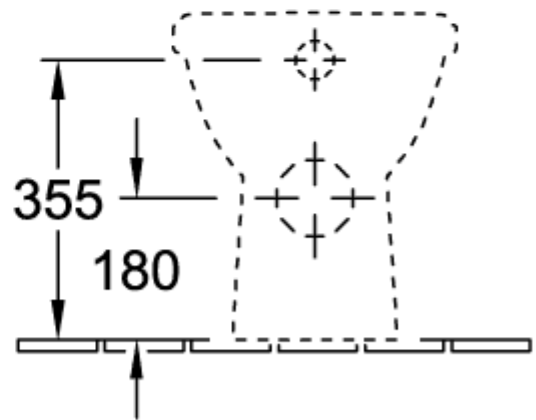

O.NOVO WASHDOWN TOILET OVAL

PRODUCT INFORMATION

Article title	Villeroy & Boch O.novo Washdown toilet, floor-standing, White Alpin
Article number	56571001
Assembly / Assembly type	floor-standing
Scope of delivery	1 x washdown toilet , 1 x fastening set
Depth in mm	560
Width in mm	360
Height in mm	400
Collection	O.novo
Suitable for	Concealed cistern
Innovative flushing technology (with TwistFlush)	No
Innovative flushing technology (with TwistFlush[e³])	No
Flush volume l	3 / 4,5 l
Wall-mounted - floor-standing	floor-standing
Material	Sanitary ceramics
surface	glossy
Colour name	White Alpin
Shape	Oval
Colour designation	White Alpin
Antibacterial surface (with AntiBac)	No
Easy surface cleaning (CeramicPlus)	No
Rimless (mit DirectFlush)	No
Flush type	Washdown toilet
Integrated freshness solution (with ViFresh)	No
Outlet / outlet	horizontal outlet

TECHNICAL DRAWINGS

56571001

56571001