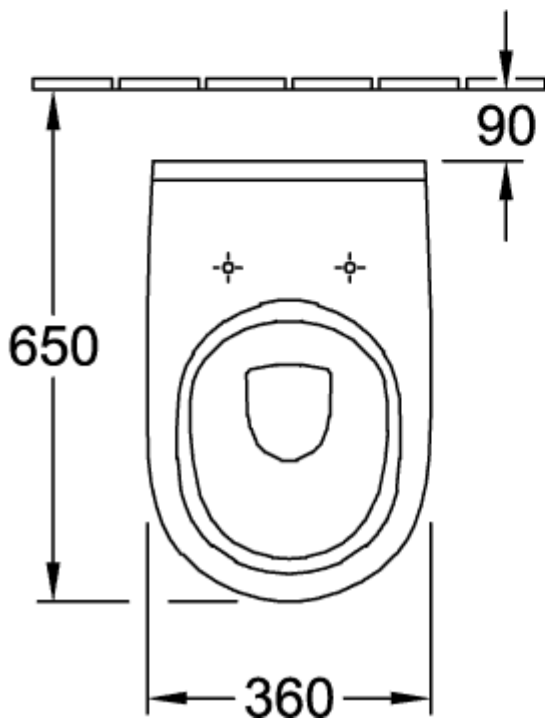

O.NOVO WASHDOWN TOILET OVAL

PRODUCT INFORMATION

Article title	Villeroy & Boch O.novo Washdown toilet, floor-standing, White Alpin
Article number	56571001
Assembly / Assembly type	floor-standing
Scope of delivery	1 x washdown toilet , 1 x fastening set
Depth in mm	560
Width in mm	360
Height in mm	400
Collection	O.novo
Suitable for	Concealed cistern
Innovative flushing technology (with TwistFlush)	No
Innovative flushing technology (with TwistFlush[e³])	No
Flush volume l	3 / 4,5 l
Wall-mounted - floor-standing	floor-standing
Material	Sanitary ceramics
surface	glossy
Colour name	White Alpin
Shape	Oval
Colour designation	White Alpin
Antibacterial surface (with AntiBac)	No
Easy surface cleaning (CeramicPlus)	No
Rimless (mit DirectFlush)	No
Flush type	Washdown toilet
Integrated freshness solution (with ViFresh)	No
Outlet / outlet	horizontal outlet

TECHNICAL DRAWINGS

56571001

56571001