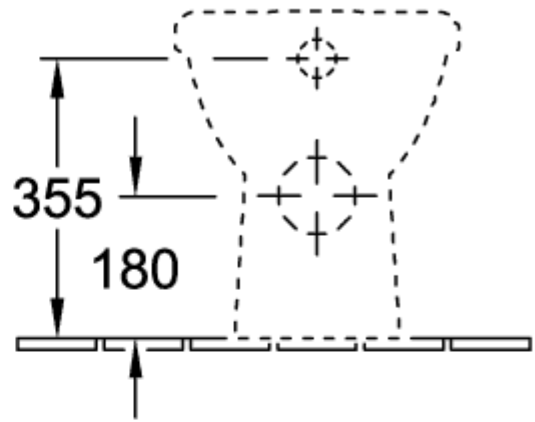

O.NOVO WASHDOWN TOILET OVAL

PRODUCT INFORMATION

Article title	Villeroy & Boch O.novo Washdown toilet, floor-standing, White Alpin
Article number	56571001
Assembly / Assembly type	floor-standing
Scope of delivery	1 x washdown toilet , 1 x fastening set
Depth in mm	560
Width in mm	360
Height in mm	400
Collection	O.novo
Suitable for	Concealed cistern
Innovative flushing technology (with TwistFlush)	No
Innovative flushing technology (with TwistFlush[e³])	No
Flush volume l	3 / 4,5 l
Wall-mounted - floor-standing	floor-standing
Material	Sanitary ceramics
surface	glossy
Colour name	White Alpin
Shape	Oval
Colour designation	White Alpin
Antibacterial surface (with AntiBac)	No
Easy surface cleaning (CeramicPlus)	No
Rimless (mit DirectFlush)	No
Flush type	Washdown toilet
Integrated freshness solution (with ViFresh)	No
Outlet / outlet	horizontal outlet

TECHNICAL DRAWINGS

56571001

56571001