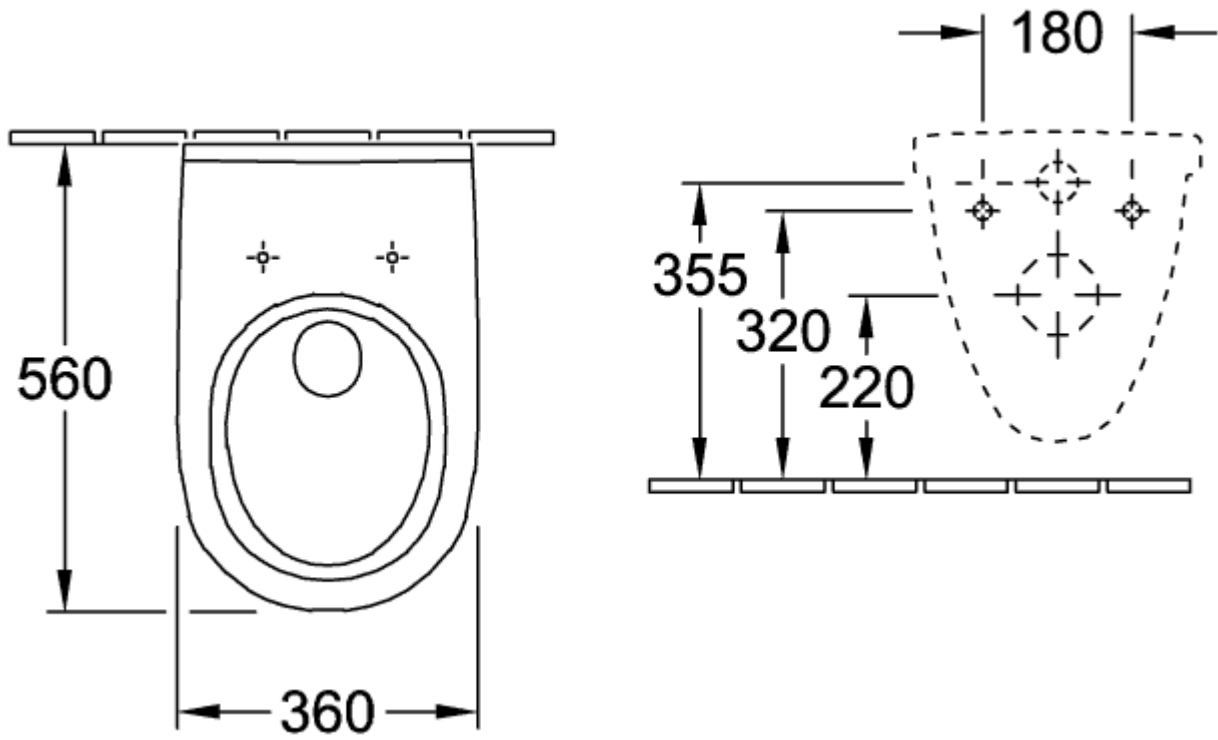

O.NOVO WASHDOWN TOILET OVAL

PRODUCT INFORMATION

Article title	Villeroy & Boch O.novo Washdown toilet, wall-mounted, White Alpin
Article number	56601001
Assembly / Assembly type	wall-mounted
Scope of delivery	1 x washdown toilet
Depth in mm	560
Width in mm	360
Height in mm	350
Collection	O.novo
Suitable for	Concealed cistern
Innovative flushing technology (with TwistFlush)	No
Innovative flushing technology (with TwistFlush[e ³])	No
Flush volume l	3 / 4,5 l
Wall-mounted - floor-standing	wall-mounted
Material	Sanitary ceramics
surface	glossy
Colour name	White Alpin
Shape	Oval
Colour designation	White Alpin
Antibacterial surface (with AntiBac)	No
Easy surface cleaning (CeramicPlus)	No
Rimless (mit DirectFlush)	No
Flush type	Washdown toilet
Integrated freshness solution (with ViFresh)	No
Outlet / outlet	horizontal outlet

TECHNICAL DRAWINGS

56601001

56601001