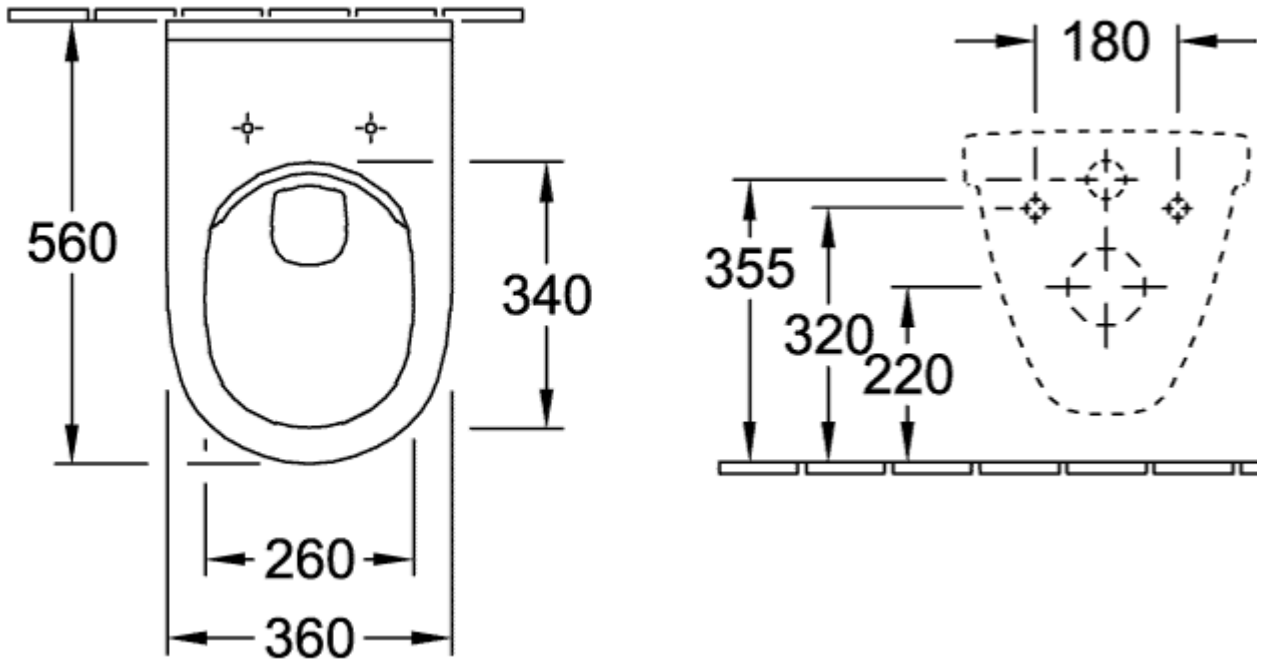

O.NOVO WASHDOWN TOILET, RIMLESS OVAL

PRODUCT INFORMATION

Article title	Villeroy & Boch O.novo Washdown toilet, rimless, wall-mounted, White Alpin
Article number	5660R001
Assembly / Assembly type	wall-mounted
Assembly instructions	not suitable for installation with flush valves
Scope of delivery	1 x washdown toilet, rimless
Depth in mm	560
Width in mm	360
Height in mm	340
Collection	O.novo
Suitable for	Concealed cistern
Innovative flushing technology (with TwistFlush)	No
Innovative flushing technology (with TwistFlush[e³])	No
Flush volume l	3 / 4,5 l
Wall-mounted - floor-standing	wall-mounted
Material	Sanitary ceramics
surface	glossy
Colour name	White Alpin
Design Awards	Universal Design Consumer Favorite 2014
Shape	Oval
Colour designation	White Alpin
Antibacterial surface (with AntiBac)	No
Easy surface cleaning (CeramicPlus)	No
Rimless (mit DirectFlush)	Yes
Flush type	Washdown toilet
Integrated freshness solution (with ViFresh)	No
Outlet / outlet	horizontal outlet

TECHNICAL DRAWINGS

5660R001

5660R001