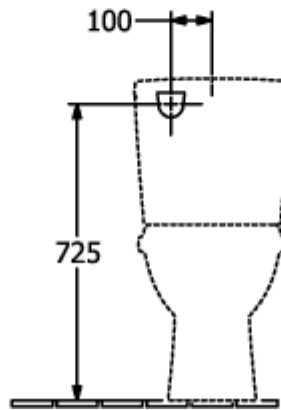

O.NOVO WASHDOWN TOILET FOR CLOSE-COUPLED WC-SUITE, RIMLESS OVAL

PRODUCT INFORMATION

Article title	Villeroy & Boch O.novo Washdown toilet for close-coupled WC-suite, rimless, floor-standing, White Alpin
Article number	5661R001
Assembly / Assembly type	floor-standing
Scope of delivery	1 x washdown toilet, rimless , 1 x fastening set
Depth in mm	646
Width in mm	360
Height in mm	430
Collection	O.novo
Suitable for	Mounted cistern
Innovative flushing technology (with TwistFlush)	No
Innovative flushing technology (with TwistFlush[e³])	No
Flush volume l	3 / 4,5 l
Wall-mounted - floor-standing	floor-standing
Material	Sanitary ceramics
surface	glossy
Colour name	White Alpin
Shape	Oval
Colour designation	White Alpin
Antibacterial surface (with AntiBac)	No
Easy surface cleaning (CeramicPlus)	No
Rimless (mit DirectFlush)	Yes
Flush type	Washdown toilet
Integrated freshness solution (with ViFresh)	No
Outlet / outlet	horizontal outlet

TECHNICAL DRAWINGS

5661R001

5661R001

5661R001

5661R001