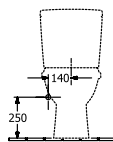

O.NOVO WASHDOWN TOILET FOR CLOSE-COUPLED WC-SUITE, RIMLESS OVAL

PRODUCT INFORMATION

Article title	Villeroy & Boch O.novo Washdown toilet for close-coupled WC-suite, rimless, floor-standing, White Alpin
Article number	5661R001
Assembly / Assembly type	floor-standing
Scope of delivery	1 x washdown toilet, rimless , 1 x fastening set
Depth in mm	646
Width in mm	360
Height in mm	430
Collection	O.novo
Suitable for	Mounted cistern
Innovative flushing technology (with TwistFlush)	No
Innovative flushing technology (with TwistFlush[e³])	No
Flush volume l	3 / 4,5 l
Wall-mounted - floor-standing	floor-standing
Material	Sanitary ceramics
surface	glossy
Colour name	White Alpin
Shape	Oval
Colour designation	White Alpin
Antibacterial surface (with AntiBac)	No
Easy surface cleaning (CeramicPlus)	No
Rimless (mit DirectFlush)	Yes
Flush type	Washdown toilet
Integrated freshness solution (with ViFresh)	No
Outlet / outlet	horizontal outlet

TECHNICAL DRAWINGS

5661R001

5661R001

5661R001

5661R001