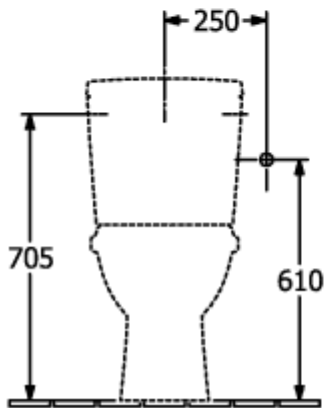

O.NOVO WASHDOWN TOILET FOR CLOSE-COUPLED WC-SUITE, RIMLESS OVAL

PRODUCT INFORMATION

Article title	Villeroy & Boch O.novo Washdown toilet for close-coupled WC-suite, rimless, floor-standing, White Alpin
Article number	5661R001
Assembly / Assembly type	floor-standing
Scope of delivery	1 x washdown toilet, rimless , 1 x fastening set
Depth in mm	646
Width in mm	360
Height in mm	430
Collection	O.novo
Suitable for	Mounted cistern
Innovative flushing technology (with TwistFlush)	No
Innovative flushing technology (with TwistFlush[e³])	No
Flush volume l	3 / 4,5 l
Wall-mounted - floor-standing	floor-standing
Material	Sanitary ceramics
surface	glossy
Colour name	White Alpin
Shape	Oval
Colour designation	White Alpin
Antibacterial surface (with AntiBac)	No
Easy surface cleaning (CeramicPlus)	No
Rimless (mit DirectFlush)	Yes
Flush type	Washdown toilet
Integrated freshness solution (with ViFresh)	No
Outlet / outlet	horizontal outlet

TECHNICAL DRAWINGS

5661R001

5661R001

5661R001

5661R001