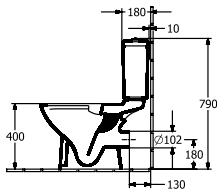

O.NOVO WASHDOWN TOILET FOR CLOSE-COUPLED WC-SUITE, RIMLESS OVAL

PRODUCT INFORMATION

Article title	Villeroy & Boch O.novo Washdown toilet for close-coupled WC-suite, rimless, floor-standing, White Alpin
Article number	5661R001
Assembly / Assembly type	floor-standing
Scope of delivery	1 x washdown toilet, rimless , 1 x fastening set
Depth in mm	646
Width in mm	360
Height in mm	430
Collection	O.novo
Suitable for	Mounted cistern
Innovative flushing technology (with TwistFlush)	No
Innovative flushing technology (with TwistFlush[e³])	No
Flush volume l	3 / 4,5 l
Wall-mounted - floor-standing	floor-standing
Material	Sanitary ceramics
surface	glossy
Colour name	White Alpin
Shape	Oval
Colour designation	White Alpin
Antibacterial surface (with AntiBac)	No
Easy surface cleaning (CeramicPlus)	No
Rimless (mit DirectFlush)	Yes
Flush type	Washdown toilet
Integrated freshness solution (with ViFresh)	No
Outlet / outlet	horizontal outlet

TECHNICAL DRAWINGS

5661R001

5661R001

5661R001

5661R001