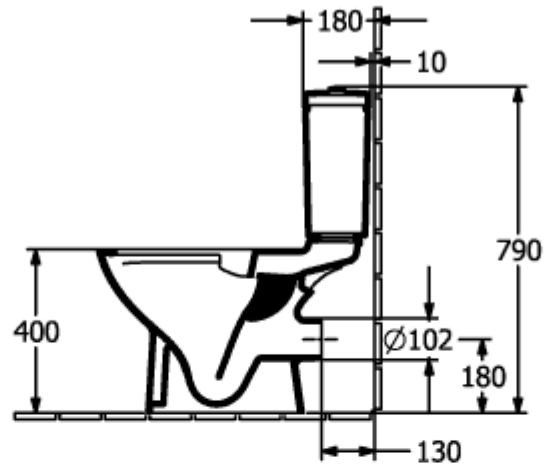

O.NOVO WASHDOWN TOILET FOR CLOSE-COUPLED WC-SUITE, RIMLESS OVAL

PRODUCT INFORMATION

Article title	Villeroy & Boch O.novo Washdown toilet for close-coupled WC-suite, rimless, floor-standing, White Alpin
Article number	5661R001
Assembly / Assembly type	floor-standing
Scope of delivery	1 x washdown toilet, rimless , 1 x fastening set
Depth in mm	646
Width in mm	360
Height in mm	430
Collection	O.novo
Suitable for	Mounted cistern
Innovative flushing technology (with TwistFlush)	No
Innovative flushing technology (with TwistFlush[e³])	No
Flush volume l	3 / 4,5 l
Wall-mounted - floor-standing	floor-standing
Material	Sanitary ceramics
surface	glossy
Colour name	White Alpin
Shape	Oval
Colour designation	White Alpin
Antibacterial surface (with AntiBac)	No
Easy surface cleaning (CeramicPlus)	No
Rimless (mit DirectFlush)	Yes
Flush type	Washdown toilet
Integrated freshness solution (with ViFresh)	No
Outlet / outlet	horizontal outlet

TECHNICAL DRAWINGS

5661R001

5661R001

5661R001

5661R001