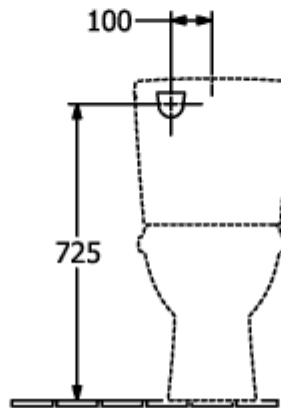

O.NOVO WASHDOWN TOILET FOR CLOSE-COUPLED WC-SUITE, RIMLESS OVAL

PRODUCT INFORMATION

Article title	Villeroy & Boch O.novo Washdown toilet for close-coupled WC-suite, rimless, floor-standing, White Alpin
Article number	5661R001
Assembly / Assembly type	floor-standing
Scope of delivery	1 x washdown toilet, rimless , 1 x fastening set
Depth in mm	646
Width in mm	360
Height in mm	430
Collection	O.novo
Suitable for	Mounted cistern
Innovative flushing technology (with TwistFlush)	No
Innovative flushing technology (with TwistFlush[e³])	No
Flush volume l	3 / 4,5 l
Wall-mounted - floor-standing	floor-standing
Material	Sanitary ceramics
surface	glossy
Colour name	White Alpin
Shape	Oval
Colour designation	White Alpin
Antibacterial surface (with AntiBac)	No
Easy surface cleaning (CeramicPlus)	No
Rimless (mit DirectFlush)	Yes
Flush type	Washdown toilet
Integrated freshness solution (with ViFresh)	No
Outlet / outlet	horizontal outlet

TECHNICAL DRAWINGS

5661R001

5661R001

5661R001

5661R001