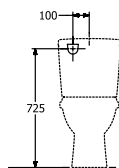

O.NOVO WASHDOWN TOILET FOR CLOSE-COUPLED WC-SUITE, RIMLESS OVAL

PRODUCT INFORMATION

Article title	Villeroy & Boch O.novo Washdown toilet for close-coupled WC-suite, rimless, floor-standing, White Alpin
Article number	5661R001
Assembly / Assembly type	floor-standing
Scope of delivery	1 x washdown toilet, rimless , 1 x fastening set
Depth in mm	646
Width in mm	360
Height in mm	430
Collection	O.novo
Suitable for	Mounted cistern
Innovative flushing technology (with TwistFlush)	No
Innovative flushing technology (with TwistFlush[e³])	No
Flush volume l	3 / 4,5 l
Wall-mounted - floor-standing	floor-standing
Material	Sanitary ceramics
surface	glossy
Colour name	White Alpin
Shape	Oval
Colour designation	White Alpin
Antibacterial surface (with AntiBac)	No
Easy surface cleaning (CeramicPlus)	No
Rimless (mit DirectFlush)	Yes
Flush type	Washdown toilet
Integrated freshness solution (with ViFresh)	No
Outlet / outlet	horizontal outlet

TECHNICAL DRAWINGS

5661R001

5661R001

5661R001

5661R001