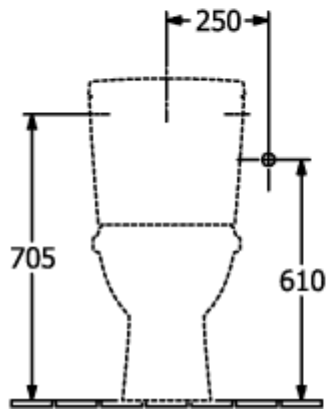

O.NOVO WASHDOWN TOILET FOR CLOSE-COUPLED WC-SUITE, RIMLESS OVAL

PRODUCT INFORMATION

Article title	Villeroy & Boch O.novo Washdown toilet for close-coupled WC-suite, rimless, floor-standing, White Alpin
Article number	5661R001
Assembly / Assembly type	floor-standing
Scope of delivery	1 x washdown toilet, rimless , 1 x fastening set
Depth in mm	646
Width in mm	360
Height in mm	430
Collection	O.novo
Suitable for	Mounted cistern
Innovative flushing technology (with TwistFlush)	No
Innovative flushing technology (with TwistFlush[e³])	No
Flush volume l	3 / 4,5 l
Wall-mounted - floor-standing	floor-standing
Material	Sanitary ceramics
surface	glossy
Colour name	White Alpin
Shape	Oval
Colour designation	White Alpin
Antibacterial surface (with AntiBac)	No
Easy surface cleaning (CeramicPlus)	No
Rimless (mit DirectFlush)	Yes
Flush type	Washdown toilet
Integrated freshness solution (with ViFresh)	No
Outlet / outlet	horizontal outlet

TECHNICAL DRAWINGS

5661R001

5661R001

5661R001

5661R001