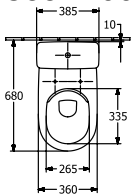

O.NOVO WASHDOWN TOILET FOR CLOSE-COUPLED WC-SUITE, RIMLESS OVAL

PRODUCT INFORMATION

Article title	Villeroy & Boch O.novo Washdown toilet for close-coupled WC-suite, rimless, floor-standing, White Alpin
Article number	5661R001
Assembly / Assembly type	floor-standing
Scope of delivery	1 x washdown toilet, rimless , 1 x fastening set
Depth in mm	646
Width in mm	360
Height in mm	430
Collection	O.novo
Suitable for	Mounted cistern
Innovative flushing technology (with TwistFlush)	No
Innovative flushing technology (with TwistFlush[e³])	No
Flush volume l	3 / 4,5 l
Wall-mounted - floor-standing	floor-standing
Material	Sanitary ceramics
surface	glossy
Colour name	White Alpin
Shape	Oval
Colour designation	White Alpin
Antibacterial surface (with AntiBac)	No
Easy surface cleaning (CeramicPlus)	No
Rimless (mit DirectFlush)	Yes
Flush type	Washdown toilet
Integrated freshness solution (with ViFresh)	No
Outlet / outlet	horizontal outlet

TECHNICAL DRAWINGS

5661R001

5661R001

5661R001

5661R001