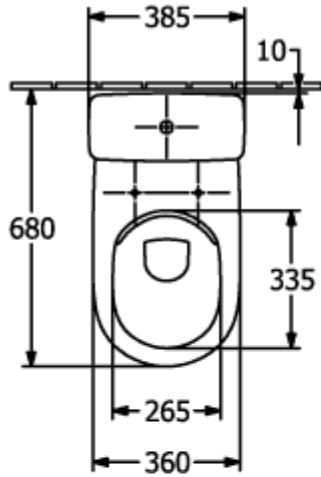

O.NOVO WASHDOWN TOILET FOR CLOSE-COUPLED WC-SUITE, RIMLESS OVAL

PRODUCT INFORMATION

Article title	Villeroy & Boch O.novo Washdown toilet for close-coupled WC-suite, rimless, floor-standing, White Alpin
Article number	5661R001
Assembly / Assembly type	floor-standing
Scope of delivery	1 x washdown toilet, rimless , 1 x fastening set
Depth in mm	646
Width in mm	360
Height in mm	430
Collection	O.novo
Suitable for	Mounted cistern
Innovative flushing technology (with TwistFlush)	No
Innovative flushing technology (with TwistFlush[e³])	No
Flush volume l	3 / 4,5 l
Wall-mounted - floor-standing	floor-standing
Material	Sanitary ceramics
surface	glossy
Colour name	White Alpin
Shape	Oval
Colour designation	White Alpin
Antibacterial surface (with AntiBac)	No
Easy surface cleaning (CeramicPlus)	No
Rimless (mit DirectFlush)	Yes
Flush type	Washdown toilet
Integrated freshness solution (with ViFresh)	No
Outlet / outlet	horizontal outlet

TECHNICAL DRAWINGS

5661R001

5661R001

5661R001

5661R001