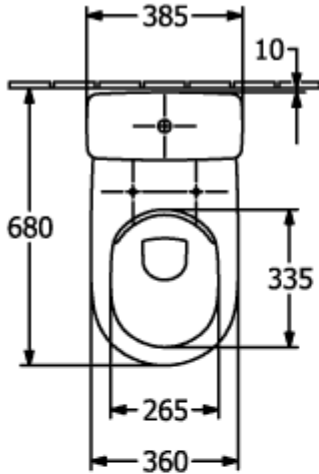

O.NOVO WASHDOWN TOILET FOR CLOSE-COUPLED WC-SUITE, RIMLESS OVAL

PRODUCT INFORMATION

Article title	Villeroy & Boch O.novo Washdown toilet for close-coupled WC-suite, rimless, floor-standing, White Alpin
Article number	5661R001
Assembly / Assembly type	floor-standing
Scope of delivery	1 x washdown toilet, rimless , 1 x fastening set
Depth in mm	646
Width in mm	360
Height in mm	430
Collection	O.novo
Suitable for	Mounted cistern
Innovative flushing technology (with TwistFlush)	No
Innovative flushing technology (with TwistFlush[e³])	No
Flush volume l	3 / 4,5 l
Wall-mounted - floor-standing	floor-standing
Material	Sanitary ceramics
surface	glossy
Colour name	White Alpin
Shape	Oval
Colour designation	White Alpin
Antibacterial surface (with AntiBac)	No
Easy surface cleaning (CeramicPlus)	No
Rimless (mit DirectFlush)	Yes
Flush type	Washdown toilet
Integrated freshness solution (with ViFresh)	No
Outlet / outlet	horizontal outlet

TECHNICAL DRAWINGS

5661R001

5661R001

5661R001

5661R001