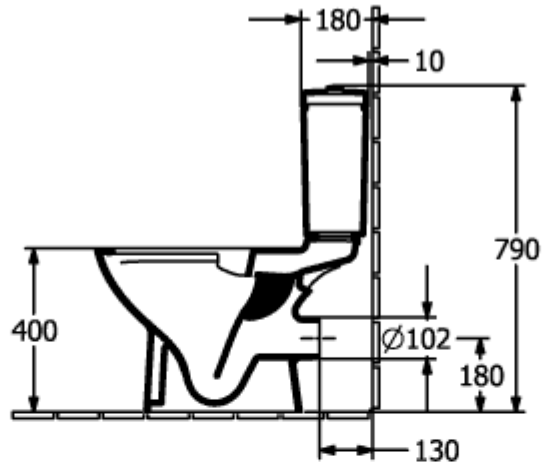

O.NOVO WASHDOWN TOILET FOR CLOSE-COUPLED WC-SUITE, RIMLESS OVAL

PRODUCT INFORMATION

Article title	Villeroy & Boch O.novo Washdown toilet for close-coupled WC-suite, rimless, floor-standing, White Alpin
Article number	5661R001
Assembly / Assembly type	floor-standing
Scope of delivery	1 x washdown toilet, rimless , 1 x fastening set
Depth in mm	646
Width in mm	360
Height in mm	430
Collection	O.novo
Suitable for	Mounted cistern
Innovative flushing technology (with TwistFlush)	No
Innovative flushing technology (with TwistFlush[e³])	No
Flush volume l	3 / 4,5 l
Wall-mounted - floor-standing	floor-standing
Material	Sanitary ceramics
surface	glossy
Colour name	White Alpin
Shape	Oval
Colour designation	White Alpin
Antibacterial surface (with AntiBac)	No
Easy surface cleaning (CeramicPlus)	No
Rimless (mit DirectFlush)	Yes
Flush type	Washdown toilet
Integrated freshness solution (with ViFresh)	No
Outlet / outlet	horizontal outlet

TECHNICAL DRAWINGS

5661R001

5661R001

5661R001

5661R001