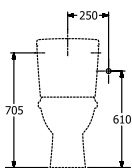

O.NOVO WASHDOWN TOILET FOR CLOSE-COUPLED WC-SUITE, RIMLESS OVAL

PRODUCT INFORMATION

Article title	Villeroy & Boch O.novo Washdown toilet for close-coupled WC-suite, rimless, floor-standing, White Alpin
Article number	5661R001
Assembly / Assembly type	floor-standing
Scope of delivery	1 x washdown toilet, rimless , 1 x fastening set
Depth in mm	646
Width in mm	360
Height in mm	430
Collection	O.novo
Suitable for	Mounted cistern
Innovative flushing technology (with TwistFlush)	No
Innovative flushing technology (with TwistFlush[e³])	No
Flush volume l	3 / 4,5 l
Wall-mounted - floor-standing	floor-standing
Material	Sanitary ceramics
surface	glossy
Colour name	White Alpin
Shape	Oval
Colour designation	White Alpin
Antibacterial surface (with AntiBac)	No
Easy surface cleaning (CeramicPlus)	No
Rimless (mit DirectFlush)	Yes
Flush type	Washdown toilet
Integrated freshness solution (with ViFresh)	No
Outlet / outlet	horizontal outlet

TECHNICAL DRAWINGS

5661R001

5661R001

5661R001

5661R001