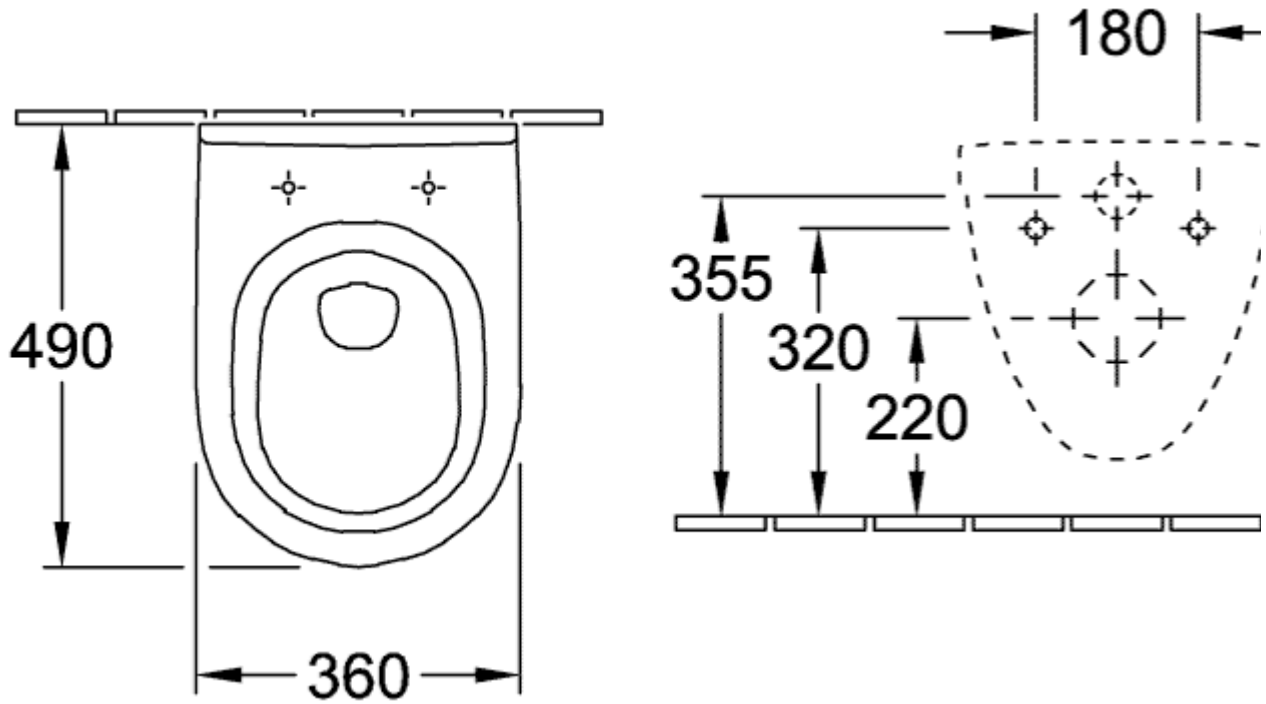

O.NOVO WASHDOWN TOILET COMPACT OVAL

PRODUCT INFORMATION

Article title	Villeroy & Boch O.novo Washdown toilet compact, wall-mounted, White Alpin
Article number	56881001
Assembly / Assembly type	wall-mounted
Scope of delivery	1 x washdown toilet
Depth in mm	490
Width in mm	360
Height in mm	330
Collection	O.novo
Suitable for	Concealed cistern
Innovative flushing technology (with TwistFlush)	No
Innovative flushing technology (with TwistFlush[e³])	No
Flush volume l	3 / 4,5 l
Wall-mounted - floor-standing	wall-mounted
Material	Sanitary ceramics
surface	glossy
Colour name	White Alpin
Shape	Oval
Colour designation	White Alpin
Antibacterial surface (with AntiBac)	No
Easy surface cleaning (CeramicPlus)	No
Rimless (mit DirectFlush)	No
Flush type	Washdown toilet
Integrated freshness solution (with ViFresh)	No
Outlet / outlet	horizontal outlet

TECHNICAL DRAWINGS

56881001

56881001