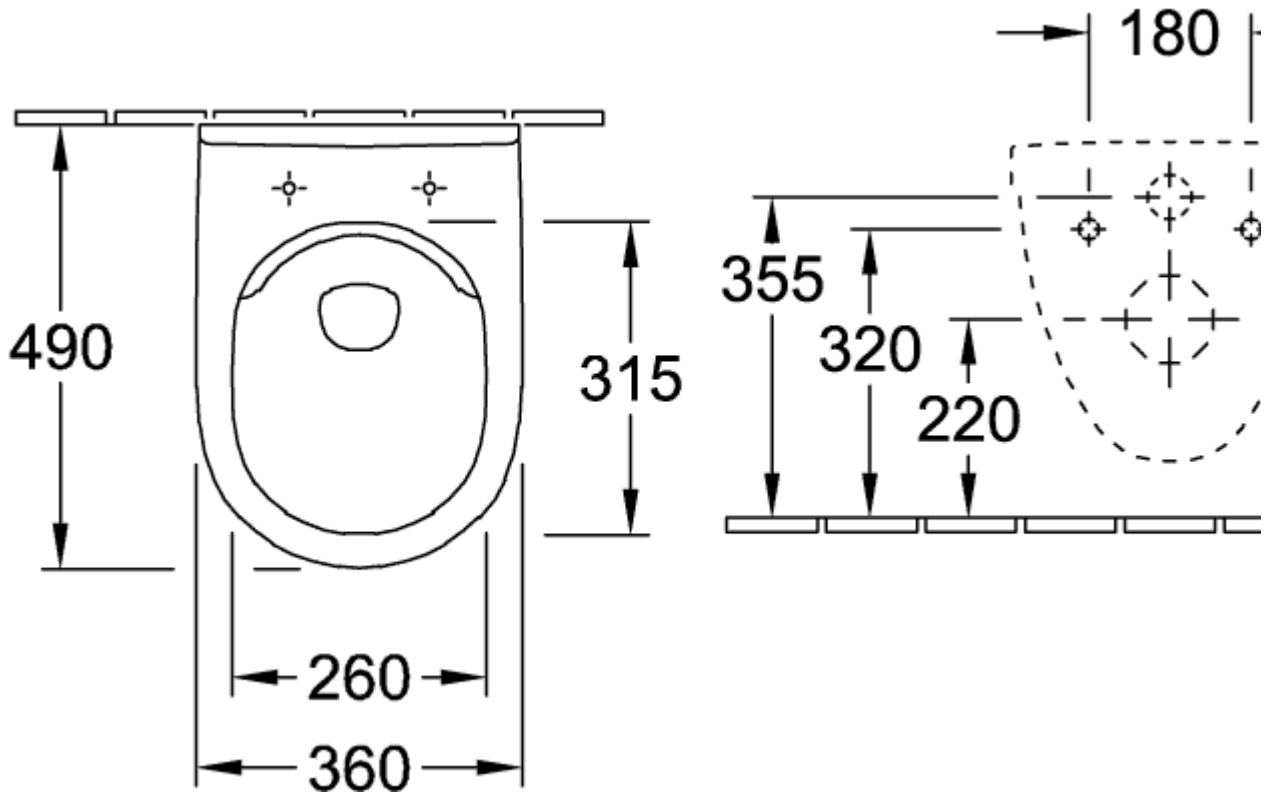

O.NOVO WASHDOWN TOILET COMPACT, RIMLESS OVAL

PRODUCT INFORMATION

Article title	Villeroy & Boch O.novo Washdown toilet Compact, rimless, wall-mounted, White Alpin
Article number	5688R001
Assembly / Assembly type	wall-mounted
Assembly instructions	not suitable for installation with flush valves
Scope of delivery	1 x washdown toilet, rimless
Depth in mm	490
Width in mm	360
Height in mm	350
Collection	O.novo
Suitable for	Concealed cistern
Innovative flushing technology (with TwistFlush)	No
Innovative flushing technology (with TwistFlush[e³])	No
Flush volume l	3 / 4,5 l
Wall-mounted - floor-standing	wall-mounted
Material	Sanitary ceramics
surface	glossy
Colour name	White Alpin
Shape	Oval
Colour designation	White Alpin
Antibacterial surface (with AntiBac)	No
Easy surface cleaning (CeramicPlus)	No
Rimless (mit DirectFlush)	Yes
Flush type	Washdown toilet
Integrated freshness solution (with ViFresh)	No
Outlet / outlet	horizontal outlet

TECHNICAL DRAWINGS

5688R001

5688R001