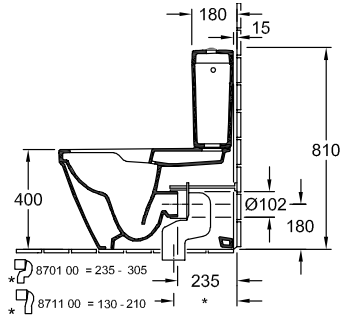

ARCHITECTURA WASHDOWN TOILET FOR CLOSE-COUPLED WC-SUITE, RIMLESS OVAL

PRODUCT INFORMATION

Article title	Villeroy & Boch Architectura Washdown toilet for close-coupled WC-suite, rimless, floor-standing, White Alpin
Article number	5691R001
Assembly / Assembly type	floor-standing
Assembly instructions	recommendation: to be installed from the wall at: 15 mm
Scope of delivery	1 x washdown toilet, rimless , 1 x fastening set
Depth in mm	700
Width in mm	370
Height in mm	400
Collection	Architectura
Suitable for	Mounted cistern
Innovative flushing technology (with TwistFlush)	No
Innovative flushing technology (with TwistFlush[e³])	No
Flush volume l	3 / 4,5 l
Wall-mounted - floor-standing	floor-standing
Material	Sanitary ceramics
surface	glossy
Colour name	White Alpin
Shape	Oval
Colour designation	White Alpin
Antibacterial surface (with AntiBac)	No
Easy surface cleaning (CeramicPlus)	No
Rimless (mit DirectFlush)	Yes
Flush type	Washdown toilet
Integrated freshness solution (with ViFresh)	No
Outlet / outlet	horizontal outlet

TECHNICAL DRAWINGS

5691R001

5691R001

5691R001

7

—

5691R001