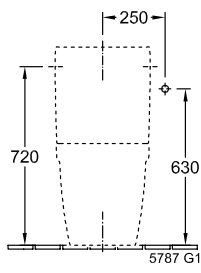

ARCHITECTURA WASHDOWN TOILET FOR CLOSE-COUPLED WC-SUITE, RIMLESS OVAL

PRODUCT INFORMATION

Article title	Villeroy & Boch Architectura Washdown toilet for close-coupled WC-suite, rimless, floor-standing, White Alpin
Article number	5691R001
Assembly / Assembly type	floor-standing
Assembly instructions	recommendation: to be installed from the wall at: 15 mm
Scope of delivery	1 x washdown toilet, rimless , 1 x fastening set
Depth in mm	700
Width in mm	370
Height in mm	400
Collection	Architectura
Suitable for	Mounted cistern
Innovative flushing technology (with TwistFlush)	No
Innovative flushing technology (with TwistFlush[e³])	No
Flush volume l	3 / 4,5 l
Wall-mounted - floor-standing	floor-standing
Material	Sanitary ceramics
surface	glossy
Colour name	White Alpin
Shape	Oval
Colour designation	White Alpin
Antibacterial surface (with AntiBac)	No
Easy surface cleaning (CeramicPlus)	No
Rimless (mit DirectFlush)	Yes
Flush type	Washdown toilet
Integrated freshness solution (with ViFresh)	No
Outlet / outlet	horizontal outlet

TECHNICAL DRAWINGS

5691R001

5691R001

5691R001

7

—

5691R001