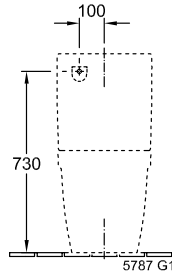

ARCHITECTURA WASHDOWN TOILET FOR CLOSE-COUPLED WC-SUITE, RIMLESS OVAL

PRODUCT INFORMATION

Article title	Villeroy & Boch Architectura Washdown toilet for close-coupled WC-suite, rimless, floor-standing, White Alpin
Article number	5691R001
Assembly / Assembly type	floor-standing
Assembly instructions	recommendation: to be installed from the wall at: 15 mm
Scope of delivery	1 x washdown toilet, rimless , 1 x fastening set
Depth in mm	700
Width in mm	370
Height in mm	400
Collection	Architectura
Suitable for	Mounted cistern
Innovative flushing technology (with TwistFlush)	No
Innovative flushing technology (with TwistFlush[e³])	No
Flush volume l	3 / 4,5 l
Wall-mounted - floor-standing	floor-standing
Material	Sanitary ceramics
surface	glossy
Colour name	White Alpin
Shape	Oval
Colour designation	White Alpin
Antibacterial surface (with AntiBac)	No
Easy surface cleaning (CeramicPlus)	No
Rimless (mit DirectFlush)	Yes
Flush type	Washdown toilet
Integrated freshness solution (with ViFresh)	No
Outlet / outlet	horizontal outlet

TECHNICAL DRAWINGS

5691R001

5691R001

5691R001

7

—

5691R001