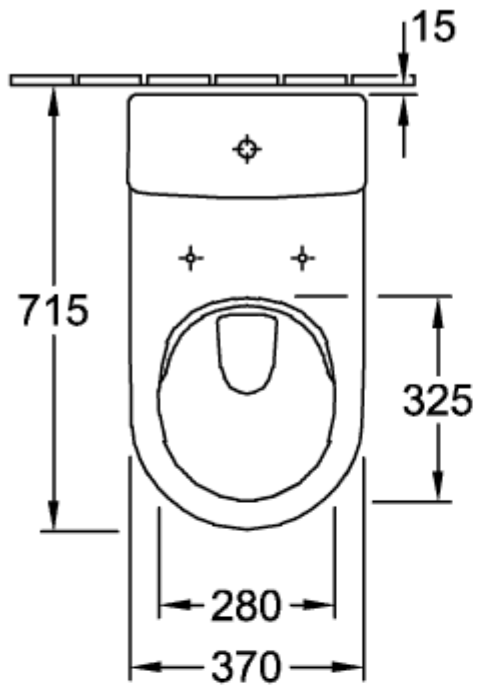

ARCHITECTURA WASHDOWN TOILET FOR CLOSE-COUPLED WC-SUITE, RIMLESS OVAL

PRODUCT INFORMATION

Article title	Villeroy & Boch Architectura Washdown toilet for close-coupled WC-suite, rimless, floor-standing, White Alpin
Article number	5691R001
Assembly / Assembly type	floor-standing
Assembly instructions	recommendation: to be installed from the wall at: 15 mm
Scope of delivery	1 x washdown toilet, rimless , 1 x fastening set
Depth in mm	700
Width in mm	370
Height in mm	400
Collection	Architectura
Suitable for	Mounted cistern
Innovative flushing technology (with TwistFlush)	No
Innovative flushing technology (with TwistFlush[e³])	No
Flush volume l	3 / 4,5 l
Wall-mounted - floor-standing	floor-standing
Material	Sanitary ceramics
surface	glossy
Colour name	White Alpin
Shape	Oval
Colour designation	White Alpin
Antibacterial surface (with AntiBac)	No
Easy surface cleaning (CeramicPlus)	No
Rimless (mit DirectFlush)	Yes
Flush type	Washdown toilet
Integrated freshness solution (with ViFresh)	No
Outlet / outlet	horizontal outlet

TECHNICAL DRAWINGS

5691R001

5691R001

5691R001

7

—

5691R001