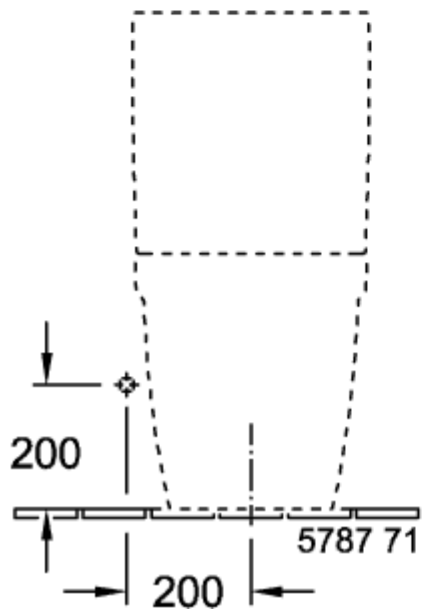

ARCHITECTURA WASHDOWN TOILET FOR CLOSE-COUPLED WC-SUITE, RIMLESS OVAL

PRODUCT INFORMATION

Article title	Villeroy & Boch Architectura Washdown toilet for close-coupled WC-suite, rimless, floor-standing, White Alpin
Article number	5691R001
Assembly / Assembly type	floor-standing
Assembly instructions	recommendation: to be installed from the wall at: 15 mm
Scope of delivery	1 x washdown toilet, rimless , 1 x fastening set
Depth in mm	700
Width in mm	370
Height in mm	400
Collection	Architectura
Suitable for	Mounted cistern
Innovative flushing technology (with TwistFlush)	No
Innovative flushing technology (with TwistFlush[e³])	No
Flush volume l	3 / 4,5 l
Wall-mounted - floor-standing	floor-standing
Material	Sanitary ceramics
surface	glossy
Colour name	White Alpin
Shape	Oval
Colour designation	White Alpin
Antibacterial surface (with AntiBac)	No
Easy surface cleaning (CeramicPlus)	No
Rimless (mit DirectFlush)	Yes
Flush type	Washdown toilet
Integrated freshness solution (with ViFresh)	No
Outlet / outlet	horizontal outlet

TECHNICAL DRAWINGS

5691R001

5691R001

5691R001

7

—

5691R001