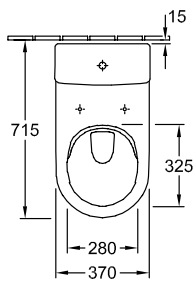

ARCHITECTURA WASHDOWN TOILET FOR CLOSE-COUPLED WC-SUITE, RIMLESS OVAL

PRODUCT INFORMATION

Article title	Villeroy & Boch Architectura Washdown toilet for close-coupled WC-suite, rimless, floor-standing, White Alpin
Article number	5691R001
Assembly / Assembly type	floor-standing
Assembly instructions	recommendation: to be installed from the wall at: 15 mm
Scope of delivery	1 x washdown toilet, rimless , 1 x fastening set
Depth in mm	700
Width in mm	370
Height in mm	400
Collection	Architectura
Suitable for	Mounted cistern
Innovative flushing technology (with TwistFlush)	No
Innovative flushing technology (with TwistFlush[e³])	No
Flush volume l	3 / 4,5 l
Wall-mounted - floor-standing	floor-standing
Material	Sanitary ceramics
surface	glossy
Colour name	White Alpin
Shape	Oval
Colour designation	White Alpin
Antibacterial surface (with AntiBac)	No
Easy surface cleaning (CeramicPlus)	No
Rimless (mit DirectFlush)	Yes
Flush type	Washdown toilet
Integrated freshness solution (with ViFresh)	No
Outlet / outlet	horizontal outlet

TECHNICAL DRAWINGS

5691R001

5691R001

5691R001

7

—

5691R001