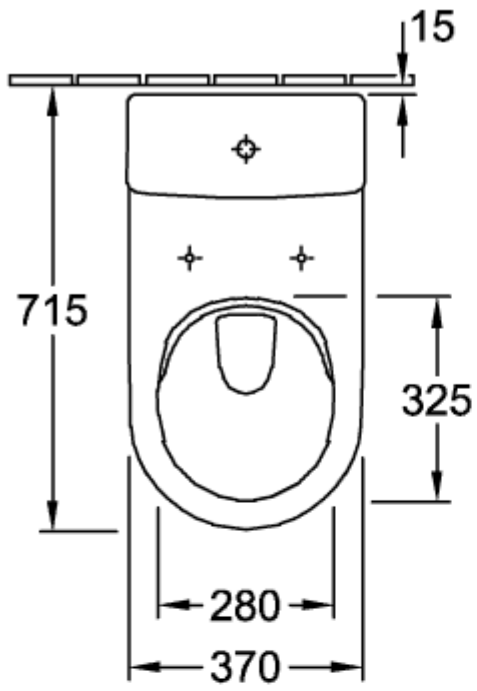

ARCHITECTURA WASHDOWN TOILET FOR CLOSE-COUPLED WC-SUITE, RIMLESS OVAL

PRODUCT INFORMATION

Article title	Villeroy & Boch Architectura Washdown toilet for close-coupled WC-suite, rimless, floor-standing, White Alpin
Article number	5691R001
Assembly / Assembly type	floor-standing
Assembly instructions	recommendation: to be installed from the wall at: 15 mm
Scope of delivery	1 x washdown toilet, rimless , 1 x fastening set
Depth in mm	700
Width in mm	370
Height in mm	400
Collection	Architectura
Suitable for	Mounted cistern
Innovative flushing technology (with TwistFlush)	No
Innovative flushing technology (with TwistFlush[e³])	No
Flush volume l	3 / 4,5 l
Wall-mounted - floor-standing	floor-standing
Material	Sanitary ceramics
surface	glossy
Colour name	White Alpin
Shape	Oval
Colour designation	White Alpin
Antibacterial surface (with AntiBac)	No
Easy surface cleaning (CeramicPlus)	No
Rimless (mit DirectFlush)	Yes
Flush type	Washdown toilet
Integrated freshness solution (with ViFresh)	No
Outlet / outlet	horizontal outlet

TECHNICAL DRAWINGS

5691R001

5691R001

5691R001

7

—

5691R001