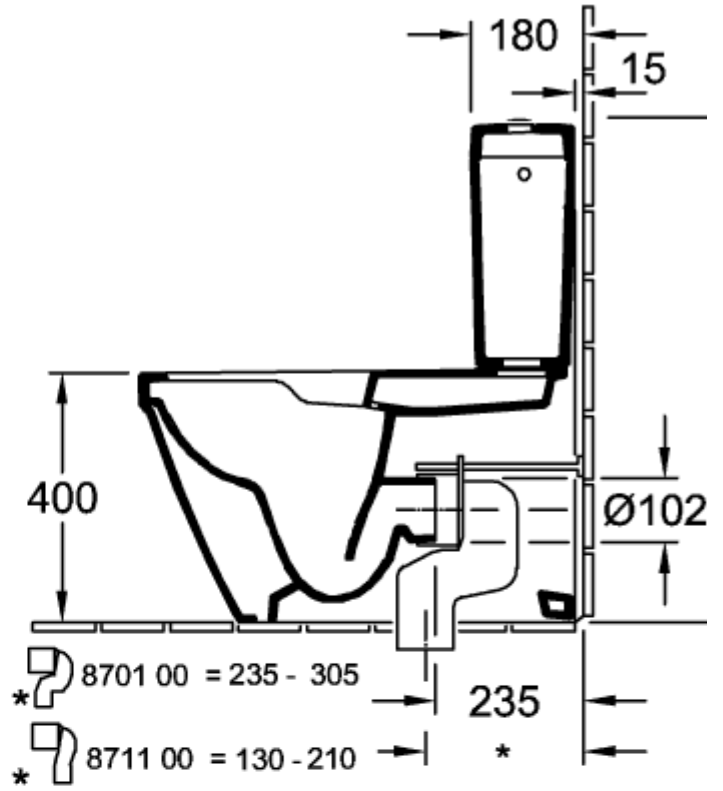

ARCHITECTURA WASHDOWN TOILET FOR CLOSE-COUPLED WC-SUITE, RIMLESS OVAL

PRODUCT INFORMATION

Article title	Villeroy & Boch Architectura Washdown toilet for close-coupled WC-suite, rimless, floor-standing, White Alpin
Article number	5691R001
Assembly / Assembly type	floor-standing
Assembly instructions	recommendation: to be installed from the wall at: 15 mm
Scope of delivery	1 x washdown toilet, rimless , 1 x fastening set
Depth in mm	700
Width in mm	370
Height in mm	400
Collection	Architectura
Suitable for	Mounted cistern
Innovative flushing technology (with TwistFlush)	No
Innovative flushing technology (with TwistFlush[e³])	No
Flush volume l	3 / 4,5 l
Wall-mounted - floor-standing	floor-standing
Material	Sanitary ceramics
surface	glossy
Colour name	White Alpin
Shape	Oval
Colour designation	White Alpin
Antibacterial surface (with AntiBac)	No
Easy surface cleaning (CeramicPlus)	No
Rimless (mit DirectFlush)	Yes
Flush type	Washdown toilet
Integrated freshness solution (with ViFresh)	No
Outlet / outlet	horizontal outlet

TECHNICAL DRAWINGS

5691R001

5691R001

5691R001

7

—

5691R001