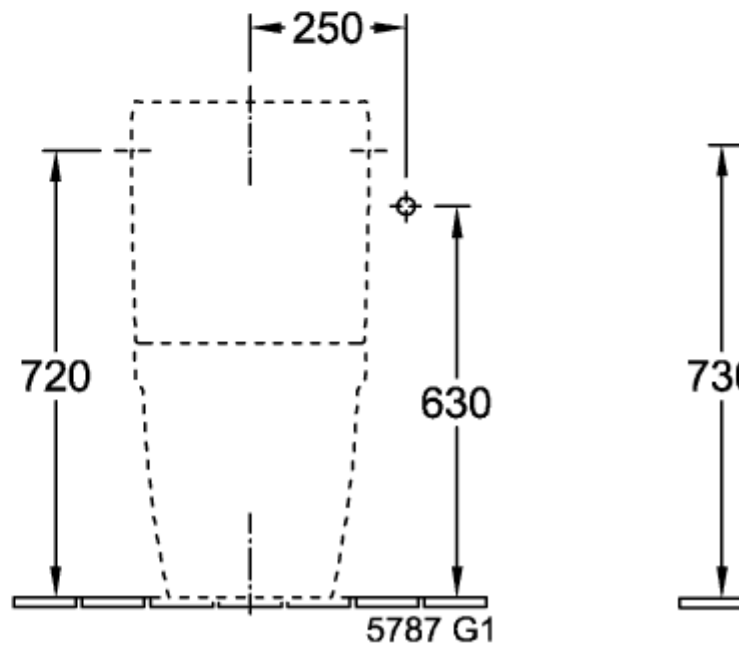

ARCHITECTURA WASHDOWN TOILET FOR CLOSE-COUPLED WC-SUITE, RIMLESS OVAL

PRODUCT INFORMATION

Article title	Villeroy & Boch Architectura Washdown toilet for close-coupled WC-suite, rimless, floor-standing, White Alpin
Article number	5691R001
Assembly / Assembly type	floor-standing
Assembly instructions	recommendation: to be installed from the wall at: 15 mm
Scope of delivery	1 x washdown toilet, rimless , 1 x fastening set
Depth in mm	700
Width in mm	370
Height in mm	400
Collection	Architectura
Suitable for	Mounted cistern
Innovative flushing technology (with TwistFlush)	No
Innovative flushing technology (with TwistFlush[e³])	No
Flush volume l	3 / 4,5 l
Wall-mounted - floor-standing	floor-standing
Material	Sanitary ceramics
surface	glossy
Colour name	White Alpin
Shape	Oval
Colour designation	White Alpin
Antibacterial surface (with AntiBac)	No
Easy surface cleaning (CeramicPlus)	No
Rimless (mit DirectFlush)	Yes
Flush type	Washdown toilet
Integrated freshness solution (with ViFresh)	No
Outlet / outlet	horizontal outlet

TECHNICAL DRAWINGS

5691R001

5691R001

5691R001

7

—

5691R001