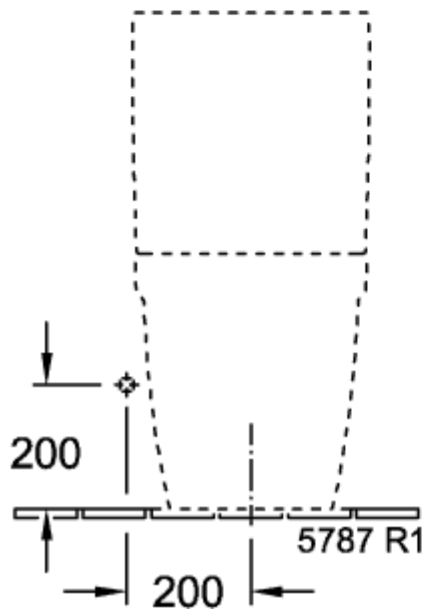

ARCHITECTURA WASHDOWN TOILET FOR CLOSE-COUPLED WC-SUITE, RIMLESS OVAL

PRODUCT INFORMATION

Article title	Villeroy & Boch Architectura Washdown toilet for close-coupled WC-suite, rimless, floor-standing, White Alpin
Article number	5691R001
Assembly / Assembly type	floor-standing
Assembly instructions	recommendation: to be installed from the wall at: 15 mm
Scope of delivery	1 x washdown toilet, rimless , 1 x fastening set
Depth in mm	700
Width in mm	370
Height in mm	400
Collection	Architectura
Suitable for	Mounted cistern
Innovative flushing technology (with TwistFlush)	No
Innovative flushing technology (with TwistFlush[e³])	No
Flush volume l	3 / 4,5 l
Wall-mounted - floor-standing	floor-standing
Material	Sanitary ceramics
surface	glossy
Colour name	White Alpin
Shape	Oval
Colour designation	White Alpin
Antibacterial surface (with AntiBac)	No
Easy surface cleaning (CeramicPlus)	No
Rimless (mit DirectFlush)	Yes
Flush type	Washdown toilet
Integrated freshness solution (with ViFresh)	No
Outlet / outlet	horizontal outlet

TECHNICAL DRAWINGS

5691R001

5691R001

5691R001

7

—

5691R001