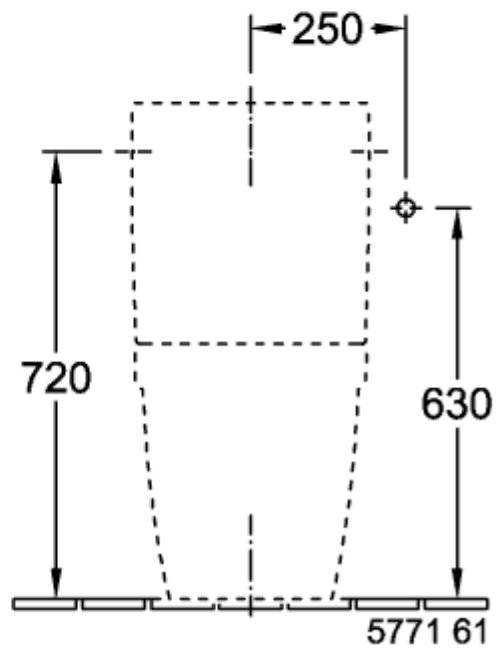

ARCHITECTURA WASHDOWN TOILET FOR CLOSE-COUPLED WC-SUITE, RIMLESS OVAL

PRODUCT INFORMATION

Article title	Villeroy & Boch Architectura Washdown toilet for close-coupled WC-suite, rimless, floor-standing, White Alpin
Article number	5691R001
Assembly / Assembly type	floor-standing
Assembly instructions	recommendation: to be installed from the wall at: 15 mm
Scope of delivery	1 x washdown toilet, rimless , 1 x fastening set
Depth in mm	700
Width in mm	370
Height in mm	400
Collection	Architectura
Suitable for	Mounted cistern
Innovative flushing technology (with TwistFlush)	No
Innovative flushing technology (with TwistFlush[e³])	No
Flush volume l	3 / 4,5 l
Wall-mounted - floor-standing	floor-standing
Material	Sanitary ceramics
surface	glossy
Colour name	White Alpin
Shape	Oval
Colour designation	White Alpin
Antibacterial surface (with AntiBac)	No
Easy surface cleaning (CeramicPlus)	No
Rimless (mit DirectFlush)	Yes
Flush type	Washdown toilet
Integrated freshness solution (with ViFresh)	No
Outlet / outlet	horizontal outlet

TECHNICAL DRAWINGS

5691R001

5691R001

5691R001

7

—

5691R001