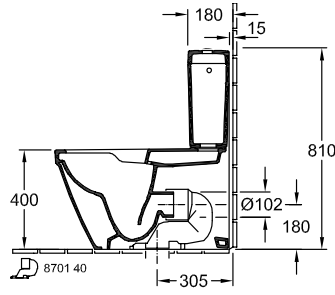

ARCHITECTURA WASHDOWN TOILET FOR CLOSE-COUPLED WC-SUITE, RIMLESS OVAL

PRODUCT INFORMATION

Article title	Villeroy & Boch Architectura Washdown toilet for close-coupled WC-suite, rimless, floor-standing, White Alpin
Article number	5691R001
Assembly / Assembly type	floor-standing
Assembly instructions	recommendation: to be installed from the wall at: 15 mm
Scope of delivery	1 x washdown toilet, rimless , 1 x fastening set
Depth in mm	700
Width in mm	370
Height in mm	400
Collection	Architectura
Suitable for	Mounted cistern
Innovative flushing technology (with TwistFlush)	No
Innovative flushing technology (with TwistFlush[e³])	No
Flush volume l	3 / 4,5 l
Wall-mounted - floor-standing	floor-standing
Material	Sanitary ceramics
surface	glossy
Colour name	White Alpin
Shape	Oval
Colour designation	White Alpin
Antibacterial surface (with AntiBac)	No
Easy surface cleaning (CeramicPlus)	No
Rimless (mit DirectFlush)	Yes
Flush type	Washdown toilet
Integrated freshness solution (with ViFresh)	No
Outlet / outlet	horizontal outlet

TECHNICAL DRAWINGS

5691R001

5691R001

5691R001

7

—

5691R001