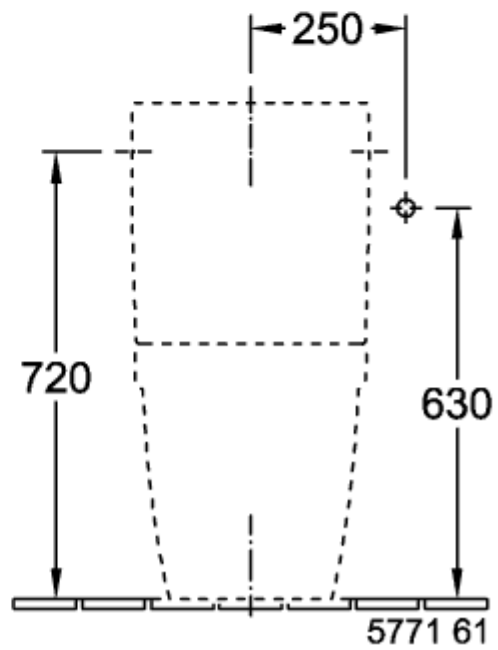

ARCHITECTURA CISTERN

PRODUCT INFORMATION

Article title	Villeroy & Boch Architectura Cistern, water inlet from the sides or rear, White Alpin
Article number	57876101
Scope of delivery	1 x cistern
Depth in mm	165
Width in mm	387
Height in mm	385
Collection	Architectura
Material	Sanitary ceramics
Colour name	White Alpin
Other material	Push button: ABS Flushing mechanism: Plastic
Other surfaces	Push button: chrome, glossy, Flushing mechanism: glossy
Colour designation	White Alpin
Other colour designations	Push button: Chrome, Flushing mechanism: White Alpin

TECHNICAL DRAWINGS

57876101

7

—

57876101