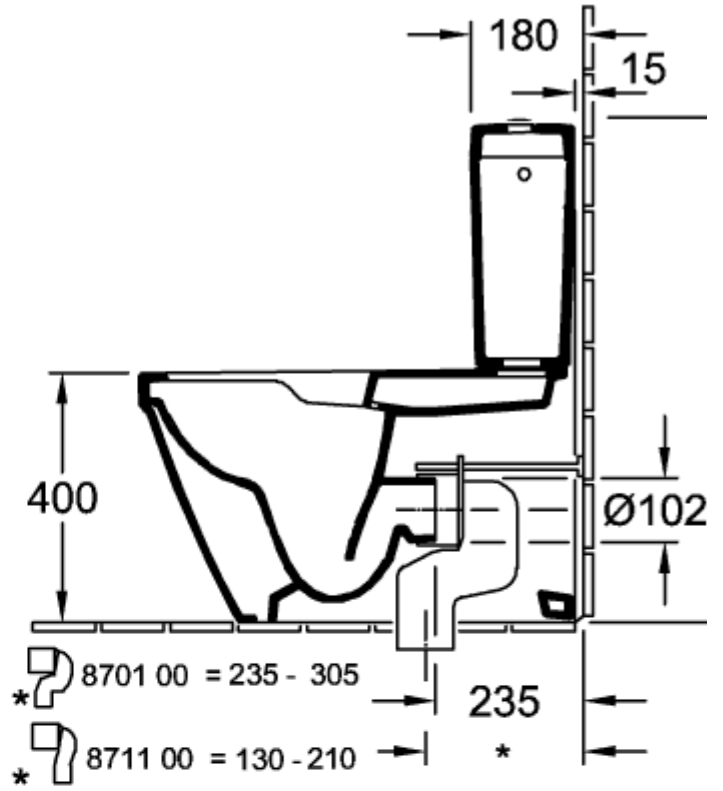

ARCHITECTURA CISTERN

PRODUCT INFORMATION

Article title	Villeroy & Boch Architectura Cistern, water inlet from the sides or rear, White Alpin
Article number	57876101
Scope of delivery	1 x cistern
Depth in mm	165
Width in mm	387
Height in mm	385
Collection	Architectura
Material	Sanitary ceramics
Colour name	White Alpin
Other material	Push button: ABS Flushing mechanism: Plastic
Other surfaces	Push button: chrome, glossy, Flushing mechanism: glossy
Colour designation	White Alpin
Other colour designations	Push button: Chrome, Flushing mechanism: White Alpin

TECHNICAL DRAWINGS

57876101

7

—

57876101