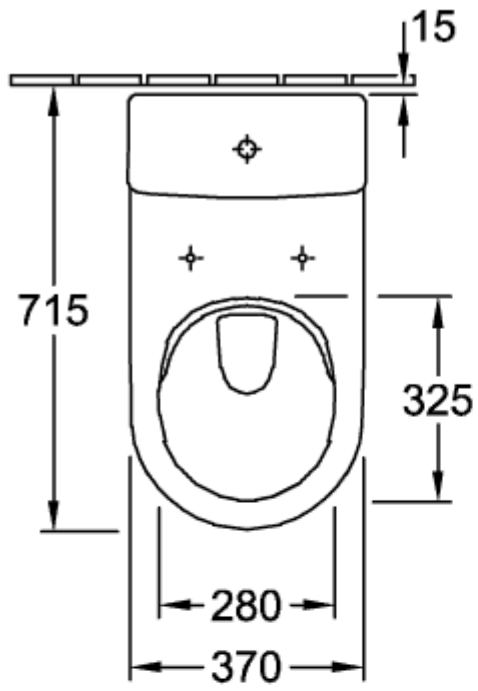

ARCHITECTURA CISTERN

PRODUCT INFORMATION

Article title	Villeroy & Boch Architectura Cistern, water inlet from the sides or rear, White Alpin
Article number	57876101
Scope of delivery	1 x cistern
Depth in mm	165
Width in mm	387
Height in mm	385
Collection	Architectura
Material	Sanitary ceramics
Colour name	White Alpin
Other material	Push button: ABS Flushing mechanism: Plastic
Other surfaces	Push button: chrome, glossy, Flushing mechanism: glossy
Colour designation	White Alpin
Other colour designations	Push button: Chrome, Flushing mechanism: White Alpin

TECHNICAL DRAWINGS

57876101

7

—

57876101