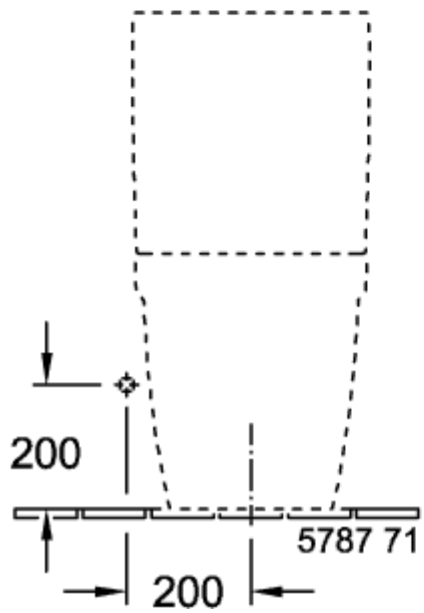

ARCHITECTURA CISTERN

PRODUCT INFORMATION

Article title	Villeroy & Boch Architectura Cistern, water inlet from the sides or rear, White Alpin
Article number	57876101
Scope of delivery	1 x cistern
Depth in mm	165
Width in mm	387
Height in mm	385
Collection	Architectura
Material	Sanitary ceramics
Colour name	White Alpin
Other material	Push button: ABS Flushing mechanism: Plastic
Other surfaces	Push button: chrome, glossy, Flushing mechanism: glossy
Colour designation	White Alpin
Other colour designations	Push button: Chrome, Flushing mechanism: White Alpin

TECHNICAL DRAWINGS

57876101

7

—

57876101