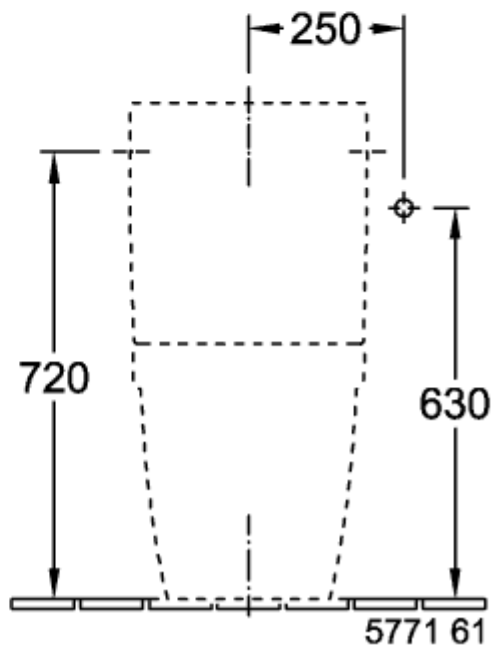

## PRODUCT INFORMATION

Article title	Villeroy & Boch Architectura Cistern, bottom water inlet, White Alpin
Article number	57877101
Scope of delivery	1 x cistern
Depth in mm	165
Width in mm	387
Height in mm	385
Collection	Architectura
Material	Sanitary ceramics
Colour name	White Alpin
Other material	Push button: ABS Flushing mechanism: Plastic
Other surfaces	Push button: chrome, glossy, Flushing mechanism: glossy
Colour designation	White Alpin
Other colour designations	Push button: Chrome, Flushing mechanism: White Alpin

## TECHNICAL DRAWINGS

57877101

7

—

**57877101**