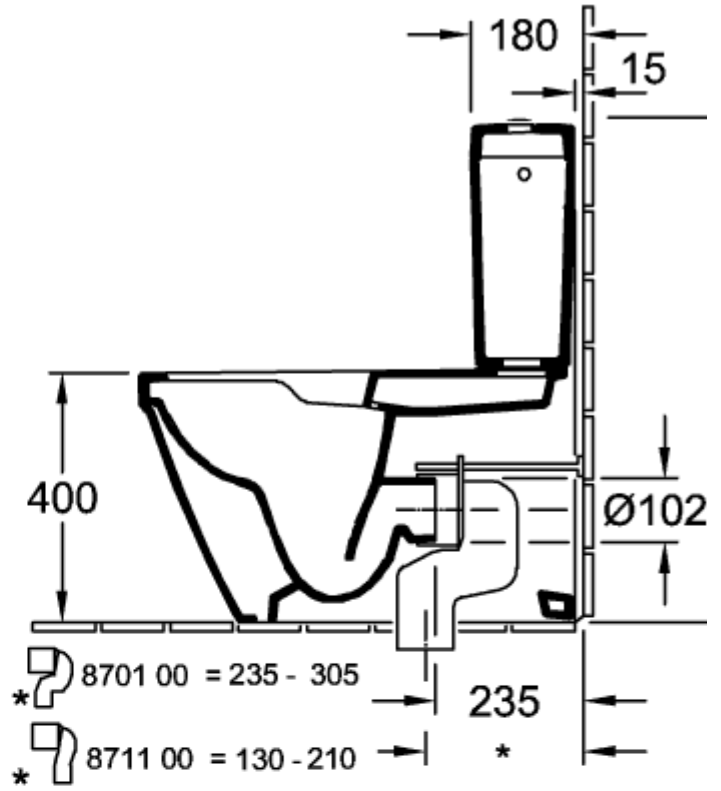

## PRODUCT INFORMATION

Article title	Villeroy & Boch Architectura Cistern, bottom water inlet, White Alpin
Article number	57877101
Scope of delivery	1 x cistern
Depth in mm	165
Width in mm	387
Height in mm	385
Collection	Architectura
Material	Sanitary ceramics
Colour name	White Alpin
Other material	Push button: ABS Flushing mechanism: Plastic
Other surfaces	Push button: chrome, glossy, Flushing mechanism: glossy
Colour designation	White Alpin
Other colour designations	Push button: Chrome, Flushing mechanism: White Alpin

## TECHNICAL DRAWINGS

57877101

7

—

**57877101**