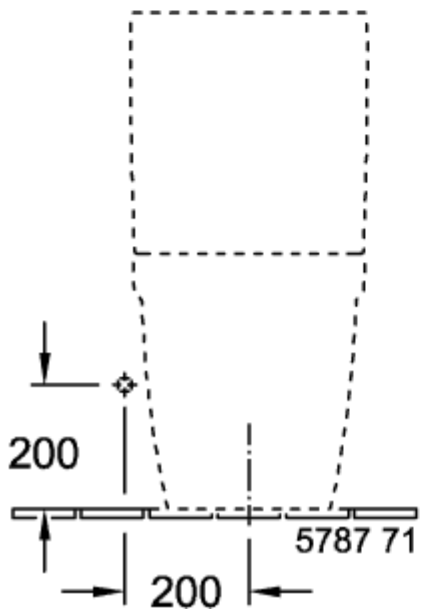

## PRODUCT INFORMATION

Article title	Villeroy & Boch Architectura Cistern, bottom water inlet, White Alpin
Article number	57877101
Scope of delivery	1 x cistern
Depth in mm	165
Width in mm	387
Height in mm	385
Collection	Architectura
Material	Sanitary ceramics
Colour name	White Alpin
Other material	Push button: ABS Flushing mechanism: Plastic
Other surfaces	Push button: chrome, glossy, Flushing mechanism: glossy
Colour designation	White Alpin
Other colour designations	Push button: Chrome, Flushing mechanism: White Alpin

## TECHNICAL DRAWINGS

57877101

7

—

**57877101**