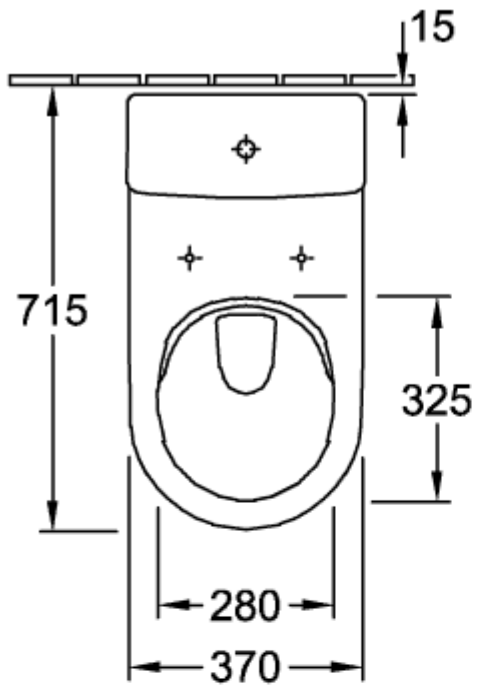

## PRODUCT INFORMATION

Article title	Villeroy & Boch Architectura Cistern, bottom water inlet, White Alpin
Article number	57877101
Scope of delivery	1 x cistern
Depth in mm	165
Width in mm	387
Height in mm	385
Collection	Architectura
Material	Sanitary ceramics
Colour name	White Alpin
Other material	Push button: ABS Flushing mechanism: Plastic
Other surfaces	Push button: chrome, glossy, Flushing mechanism: glossy
Colour designation	White Alpin
Other colour designations	Push button: Chrome, Flushing mechanism: White Alpin

## TECHNICAL DRAWINGS

57877101

7

—

**57877101**