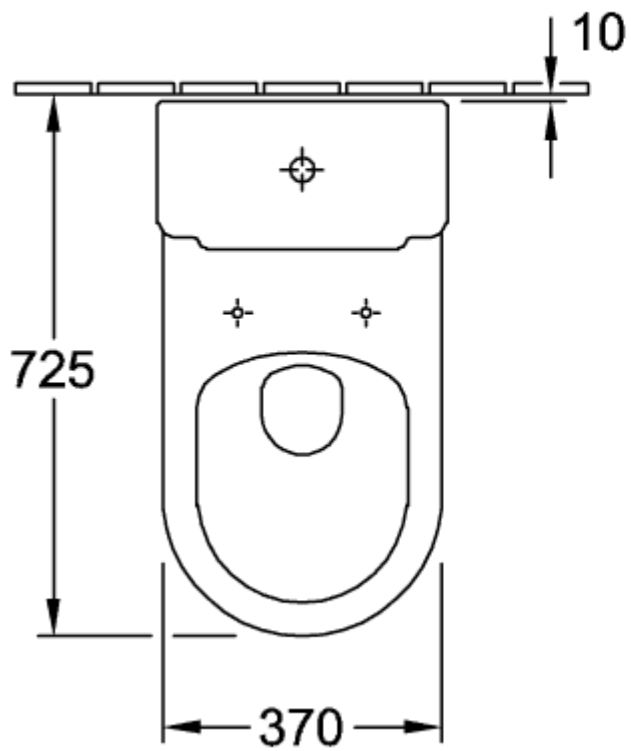

HOMMAGE WASHDOWN TOILET FOR CLOSE-COUPLED WC-SUITE OVAL

PRODUCT INFORMATION

Article title	Villeroy & Boch Hommage Washdown toilet for close-coupled WC-suite, floor-standing, Pure Black CeramicPlus
Article number	666210R7
Assembly / Assembly type	floor-standing
Assembly instructions	recommendation: to be installed from the wall at: 10 mm
Scope of delivery	1 x washdown toilet , 1 x fastening set
Depth in mm	725
Width in mm	370
Height in mm	390
Collection	Hommage
Suitable for	Mounted cistern
Innovative flushing technology (with TwistFlush)	No
Innovative flushing technology (with TwistFlush[e³])	No
Flush volume l	3 / 6 l
Wall-mounted - floor-standing	floor-standing
surface	glossy
Colour name	Pure Black CeramicPlus
Shape	Oval
Colour designation	Pure Black
Antibacterial surface (with AntiBac)	No
Easy surface cleaning (CeramicPlus)	Yes
Rimless (mit DirectFlush)	No
Flush type	Washdown toilet
Integrated freshness solution (with ViFresh)	No
Outlet / outlet	horizontal outlet

TECHNICAL DRAWINGS

666210R7

666210R7

666210R7

666210R7

666210R7

666210R7

666210R7

- *  8701 00 = 160 - 250
- *  8711 00 = 70 - 160

666210R7