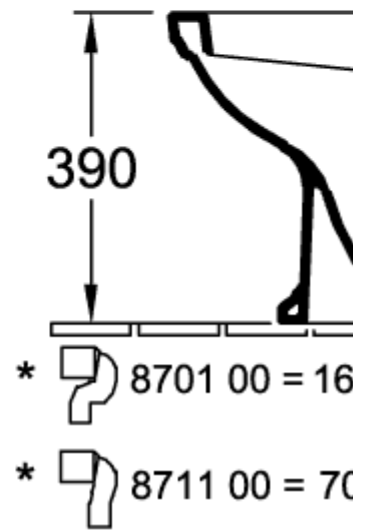

HOMMAGE WASHDOWN TOILET FOR CLOSE-COUPLED WC-SUITE OVAL

PRODUCT INFORMATION

Article title	Villeroy & Boch Hommage Washdown toilet for close-coupled WC-suite, floor-standing, Pure Black CeramicPlus
Article number	666210R7
Assembly / Assembly type	floor-standing
Assembly instructions	recommendation: to be installed from the wall at: 10 mm
Scope of delivery	1 x washdown toilet , 1 x fastening set
Depth in mm	725
Width in mm	370
Height in mm	390
Collection	Hommage
Suitable for	Mounted cistern
Innovative flushing technology (with TwistFlush)	No
Innovative flushing technology (with TwistFlush[e³])	No
Flush volume l	3 / 6 l
Wall-mounted - floor-standing	floor-standing
surface	glossy
Colour name	Pure Black CeramicPlus
Shape	Oval
Colour designation	Pure Black
Antibacterial surface (with AntiBac)	No
Easy surface cleaning (CeramicPlus)	Yes
Rimless (mit DirectFlush)	No
Flush type	Washdown toilet
Integrated freshness solution (with ViFresh)	No
Outlet / outlet	horizontal outlet

TECHNICAL DRAWINGS

666210R7

666210R7

666210R7

666210R7

666210R7

666210R7

666210R7

- *  8701 00 = 160 - 250
- *  8711 00 = 70 - 160

666210R7