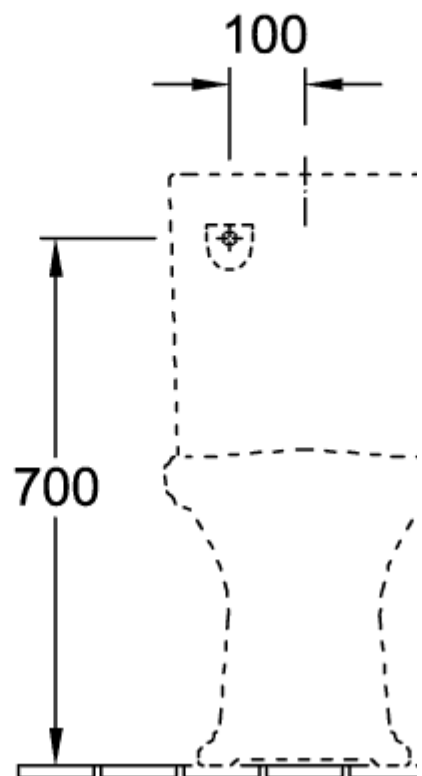

HOMMAGE WASHDOWN TOILET FOR CLOSE-COUPLED WC-SUITE OVAL

PRODUCT INFORMATION

Article title	Villeroy & Boch Hommage Washdown toilet for close-coupled WC-suite, floor-standing, Pure Black CeramicPlus
Article number	666210R7
Assembly / Assembly type	floor-standing
Assembly instructions	recommendation: to be installed from the wall at: 10 mm
Scope of delivery	1 x washdown toilet , 1 x fastening set
Depth in mm	725
Width in mm	370
Height in mm	390
Collection	Hommage
Suitable for	Mounted cistern
Innovative flushing technology (with TwistFlush)	No
Innovative flushing technology (with TwistFlush[e³])	No
Flush volume l	3 / 6 l
Wall-mounted - floor-standing	floor-standing
surface	glossy
Colour name	Pure Black CeramicPlus
Shape	Oval
Colour designation	Pure Black
Antibacterial surface (with AntiBac)	No
Easy surface cleaning (CeramicPlus)	Yes
Rimless (mit DirectFlush)	No
Flush type	Washdown toilet
Integrated freshness solution (with ViFresh)	No
Outlet / outlet	horizontal outlet

TECHNICAL DRAWINGS

666210R7

666210R7

666210R7

666210R7

666210R7

666210R7

666210R7

- *  8701 00 = 160 - 250
- *  8711 00 = 70 - 160

666210R7