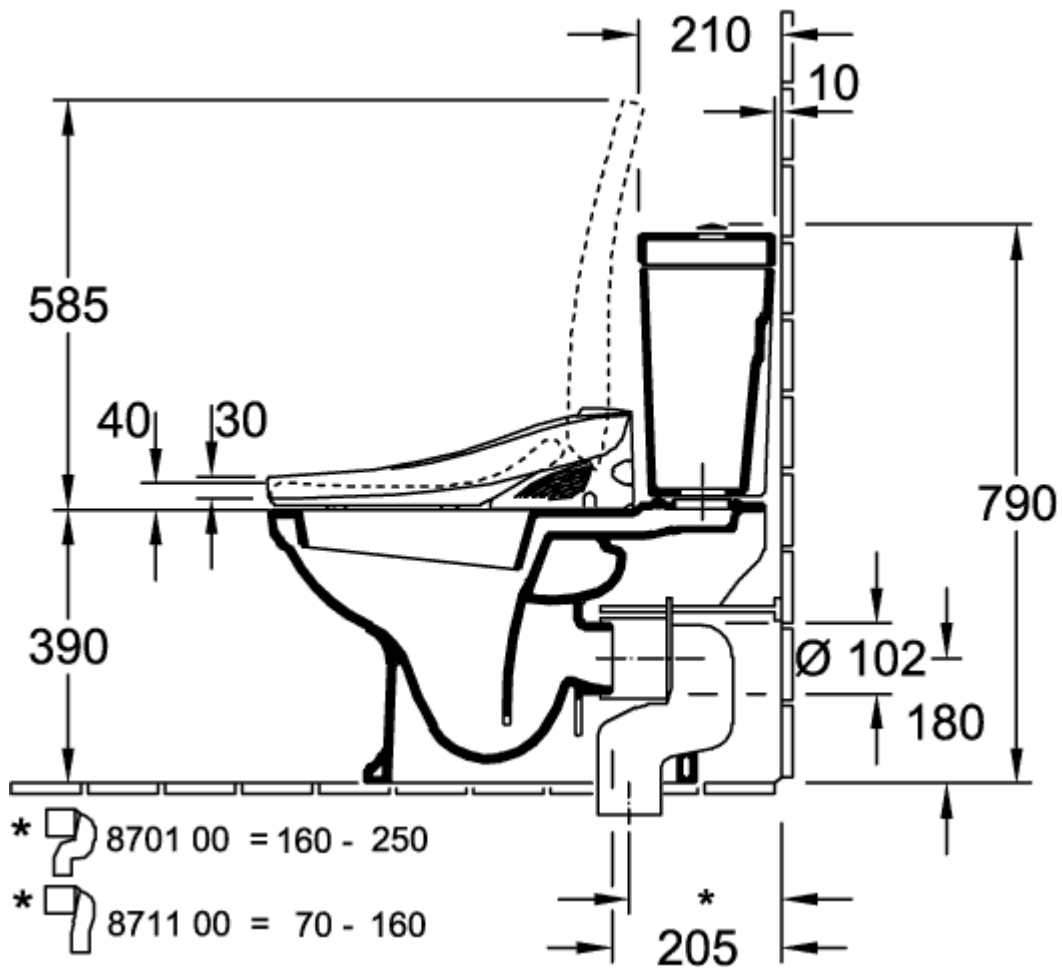

HOMMAGE WASHDOWN TOILET FOR CLOSE-COUPLED WC-SUITE OVAL

PRODUCT INFORMATION

Article title	Villeroy & Boch Hommage Washdown toilet for close-coupled WC-suite, floor-standing, Pure Black CeramicPlus
Article number	666210R7
Assembly / Assembly type	floor-standing
Assembly instructions	recommendation: to be installed from the wall at: 10 mm
Scope of delivery	1 x washdown toilet , 1 x fastening set
Depth in mm	725
Width in mm	370
Height in mm	390
Collection	Hommage
Suitable for	Mounted cistern
Innovative flushing technology (with TwistFlush)	No
Innovative flushing technology (with TwistFlush[e³])	No
Flush volume l	3 / 6 l
Wall-mounted - floor-standing	floor-standing
surface	glossy
Colour name	Pure Black CeramicPlus
Shape	Oval
Colour designation	Pure Black
Antibacterial surface (with AntiBac)	No
Easy surface cleaning (CeramicPlus)	Yes
Rimless (mit DirectFlush)	No
Flush type	Washdown toilet
Integrated freshness solution (with ViFresh)	No
Outlet / outlet	horizontal outlet

TECHNICAL DRAWINGS

666210R7

666210R7

666210R7

666210R7

666210R7

666210R7

666210R7

- *  8701 00 = 160 - 250
- *  8711 00 = 70 - 160

666210R7