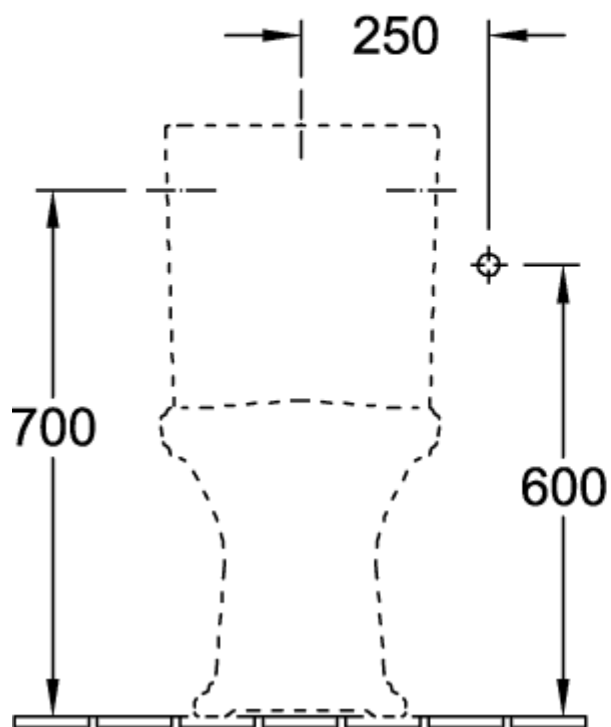

HOMMAGE WASHDOWN TOILET FOR CLOSE-COUPLED WC-SUITE OVAL

PRODUCT INFORMATION

Article title	Villeroy & Boch Hommage Washdown toilet for close-coupled WC-suite, floor-standing, Pure Black CeramicPlus
Article number	666210R7
Assembly / Assembly type	floor-standing
Assembly instructions	recommendation: to be installed from the wall at: 10 mm
Scope of delivery	1 x washdown toilet , 1 x fastening set
Depth in mm	725
Width in mm	370
Height in mm	390
Collection	Hommage
Suitable for	Mounted cistern
Innovative flushing technology (with TwistFlush)	No
Innovative flushing technology (with TwistFlush[e³])	No
Flush volume l	3 / 6 l
Wall-mounted - floor-standing	floor-standing
surface	glossy
Colour name	Pure Black CeramicPlus
Shape	Oval
Colour designation	Pure Black
Antibacterial surface (with AntiBac)	No
Easy surface cleaning (CeramicPlus)	Yes
Rimless (mit DirectFlush)	No
Flush type	Washdown toilet
Integrated freshness solution (with ViFresh)	No
Outlet / outlet	horizontal outlet

TECHNICAL DRAWINGS

666210R7

666210R7

666210R7

666210R7

666210R7

666210R7

666210R7

- *  8701 00 = 160 - 250
- *  8711 00 = 70 - 160

666210R7