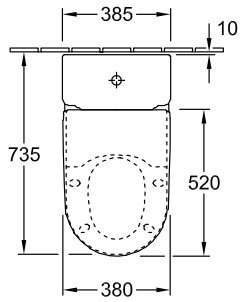

HOMMAGE WASHDOWN TOILET FOR CLOSE-COUPLED WC-SUITE OVAL

PRODUCT INFORMATION

Article title	Villeroy & Boch Hommage Washdown toilet for close-coupled WC-suite, floor-standing, Pure Black CeramicPlus
Article number	666210R7
Assembly / Assembly type	floor-standing
Assembly instructions	recommendation: to be installed from the wall at: 10 mm
Scope of delivery	1 x washdown toilet , 1 x fastening set
Depth in mm	725
Width in mm	370
Height in mm	390
Collection	Hommage
Suitable for	Mounted cistern
Innovative flushing technology (with TwistFlush)	No
Innovative flushing technology (with TwistFlush[e³])	No
Flush volume l	3 / 6 l
Wall-mounted - floor-standing	floor-standing
surface	glossy
Colour name	Pure Black CeramicPlus
Shape	Oval
Colour designation	Pure Black
Antibacterial surface (with AntiBac)	No
Easy surface cleaning (CeramicPlus)	Yes
Rimless (mit DirectFlush)	No
Flush type	Washdown toilet
Integrated freshness solution (with ViFresh)	No
Outlet / outlet	horizontal outlet

TECHNICAL DRAWINGS

666210R7

666210R7

666210R7

666210R7

666210R7

666210R7

666210R7

- *  8701 00 = 160 - 250
- *  8711 00 = 70 - 160

666210R7