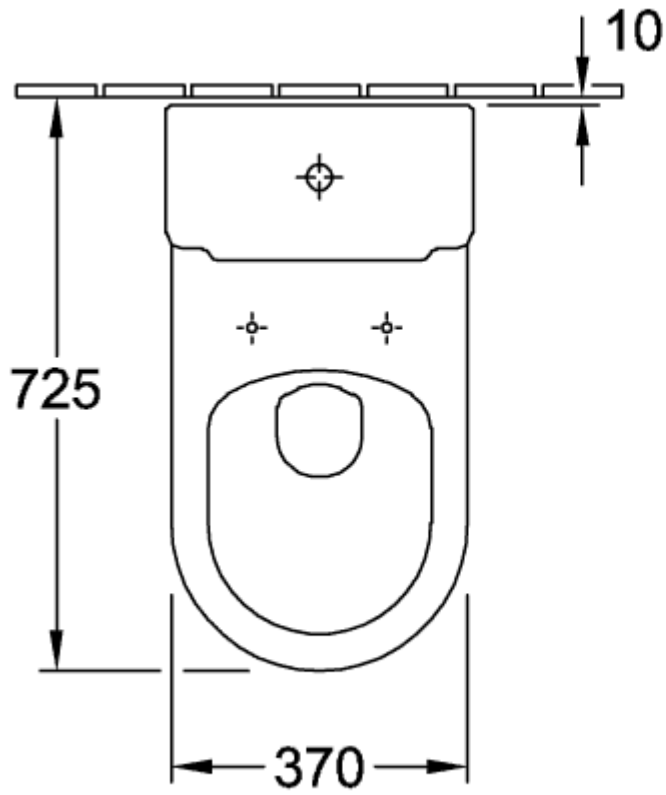

HOMMAGE WASHDOWN TOILET FOR CLOSE-COUPLED WC-SUITE OVAL

PRODUCT INFORMATION

Article title	Villeroy & Boch Hommage Washdown toilet for close-coupled WC-suite, floor-standing, Pure Black CeramicPlus
Article number	666210R7
Assembly / Assembly type	floor-standing
Assembly instructions	recommendation: to be installed from the wall at: 10 mm
Scope of delivery	1 x washdown toilet , 1 x fastening set
Depth in mm	725
Width in mm	370
Height in mm	390
Collection	Hommage
Suitable for	Mounted cistern
Innovative flushing technology (with TwistFlush)	No
Innovative flushing technology (with TwistFlush[e³])	No
Flush volume l	3 / 6 l
Wall-mounted - floor-standing	floor-standing
surface	glossy
Colour name	Pure Black CeramicPlus
Shape	Oval
Colour designation	Pure Black
Antibacterial surface (with AntiBac)	No
Easy surface cleaning (CeramicPlus)	Yes
Rimless (mit DirectFlush)	No
Flush type	Washdown toilet
Integrated freshness solution (with ViFresh)	No
Outlet / outlet	horizontal outlet

TECHNICAL DRAWINGS

666210R7

666210R7

666210R7

666210R7

666210R7

666210R7

666210R7

- *  8701 00 = 160 - 250
- *  8711 00 = 70 - 160

666210R7