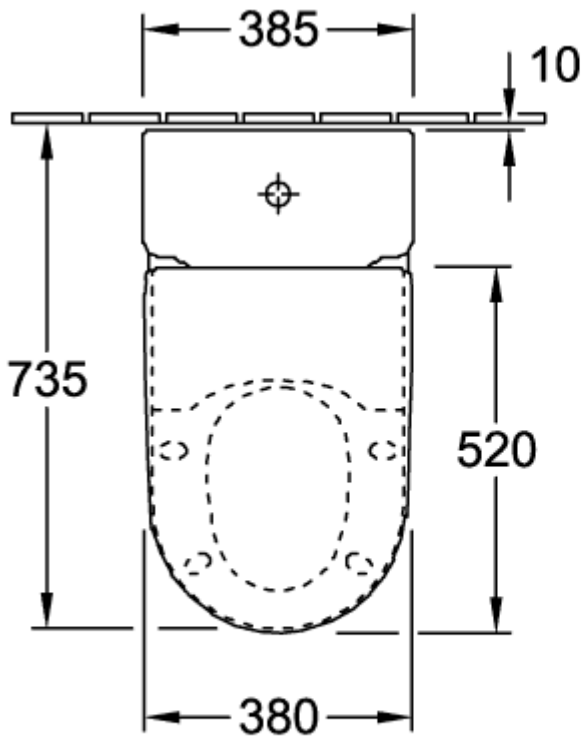

HOMMAGE WASHDOWN TOILET FOR CLOSE-COUPLED WC-SUITE OVAL

PRODUCT INFORMATION

Article title	Villeroy & Boch Hommage Washdown toilet for close-coupled WC-suite, floor-standing, Pure Black CeramicPlus
Article number	666210R7
Assembly / Assembly type	floor-standing
Assembly instructions	recommendation: to be installed from the wall at: 10 mm
Scope of delivery	1 x washdown toilet , 1 x fastening set
Depth in mm	725
Width in mm	370
Height in mm	390
Collection	Hommage
Suitable for	Mounted cistern
Innovative flushing technology (with TwistFlush)	No
Innovative flushing technology (with TwistFlush[e³])	No
Flush volume l	3 / 6 l
Wall-mounted - floor-standing	floor-standing
surface	glossy
Colour name	Pure Black CeramicPlus
Shape	Oval
Colour designation	Pure Black
Antibacterial surface (with AntiBac)	No
Easy surface cleaning (CeramicPlus)	Yes
Rimless (mit DirectFlush)	No
Flush type	Washdown toilet
Integrated freshness solution (with ViFresh)	No
Outlet / outlet	horizontal outlet

TECHNICAL DRAWINGS

666210R7

666210R7

666210R7

666210R7

666210R7

666210R7

666210R7

- *  8701 00 = 160 - 250
- *  8711 00 = 70 - 160

666210R7