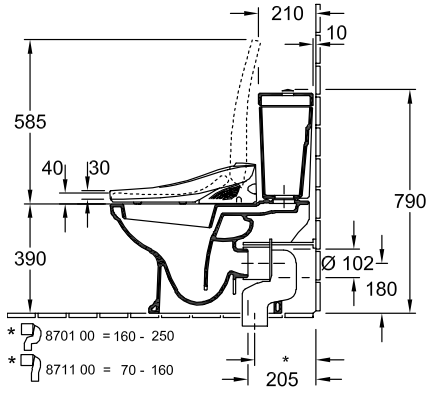

HOMMAGE WASHDOWN TOILET FOR CLOSE-COUPLED WC-SUITE OVAL

PRODUCT INFORMATION

Article title	Villeroy & Boch Hommage Washdown toilet for close-coupled WC-suite, floor-standing, Pure Black CeramicPlus
Article number	666210R7
Assembly / Assembly type	floor-standing
Assembly instructions	recommendation: to be installed from the wall at: 10 mm
Scope of delivery	1 x washdown toilet , 1 x fastening set
Depth in mm	725
Width in mm	370
Height in mm	390
Collection	Hommage
Suitable for	Mounted cistern
Innovative flushing technology (with TwistFlush)	No
Innovative flushing technology (with TwistFlush[e³])	No
Flush volume l	3 / 6 l
Wall-mounted - floor-standing	floor-standing
surface	glossy
Colour name	Pure Black CeramicPlus
Shape	Oval
Colour designation	Pure Black
Antibacterial surface (with AntiBac)	No
Easy surface cleaning (CeramicPlus)	Yes
Rimless (mit DirectFlush)	No
Flush type	Washdown toilet
Integrated freshness solution (with ViFresh)	No
Outlet / outlet	horizontal outlet

TECHNICAL DRAWINGS

666210R7

666210R7

666210R7

666210R7

666210R7

666210R7

666210R7

- *  8701 00 = 160 - 250
- *  8711 00 = 70 - 160

666210R7