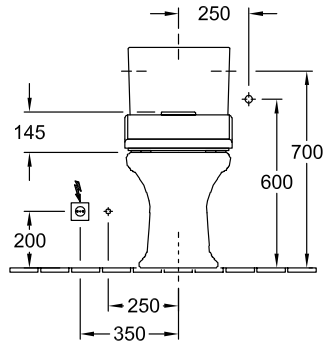

HOMMAGE WASHDOWN TOILET FOR CLOSE-COUPLED WC-SUITE OVAL

PRODUCT INFORMATION

Article title	Villeroy & Boch Hommage Washdown toilet for close-coupled WC-suite, floor-standing, Pure Black CeramicPlus
Article number	666210R7
Assembly / Assembly type	floor-standing
Assembly instructions	recommendation: to be installed from the wall at: 10 mm
Scope of delivery	1 x washdown toilet , 1 x fastening set
Depth in mm	725
Width in mm	370
Height in mm	390
Collection	Hommage
Suitable for	Mounted cistern
Innovative flushing technology (with TwistFlush)	No
Innovative flushing technology (with TwistFlush[e³])	No
Flush volume l	3 / 6 l
Wall-mounted - floor-standing	floor-standing
surface	glossy
Colour name	Pure Black CeramicPlus
Shape	Oval
Colour designation	Pure Black
Antibacterial surface (with AntiBac)	No
Easy surface cleaning (CeramicPlus)	Yes
Rimless (mit DirectFlush)	No
Flush type	Washdown toilet
Integrated freshness solution (with ViFresh)	No
Outlet / outlet	horizontal outlet

TECHNICAL DRAWINGS

666210R7

666210R7

666210R7

666210R7

666210R7

666210R7

666210R7

- *  8701 00 = 160 - 250
- *  8711 00 = 70 - 160

666210R7