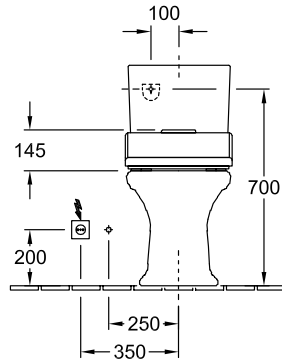

HOMMAGE WASHDOWN TOILET FOR CLOSE-COUPLED WC-SUITE OVAL

PRODUCT INFORMATION

Article title	Villeroy & Boch Hommage Washdown toilet for close-coupled WC-suite, floor-standing, Pure Black CeramicPlus
Article number	666210R7
Assembly / Assembly type	floor-standing
Assembly instructions	recommendation: to be installed from the wall at: 10 mm
Scope of delivery	1 x washdown toilet , 1 x fastening set
Depth in mm	725
Width in mm	370
Height in mm	390
Collection	Hommage
Suitable for	Mounted cistern
Innovative flushing technology (with TwistFlush)	No
Innovative flushing technology (with TwistFlush[e³])	No
Flush volume l	3 / 6 l
Wall-mounted - floor-standing	floor-standing
surface	glossy
Colour name	Pure Black CeramicPlus
Shape	Oval
Colour designation	Pure Black
Antibacterial surface (with AntiBac)	No
Easy surface cleaning (CeramicPlus)	Yes
Rimless (mit DirectFlush)	No
Flush type	Washdown toilet
Integrated freshness solution (with ViFresh)	No
Outlet / outlet	horizontal outlet

TECHNICAL DRAWINGS

666210R7

666210R7

666210R7

666210R7

666210R7

666210R7

666210R7

- *  8701 00 = 160 - 250
- *  8711 00 = 70 - 160

666210R7