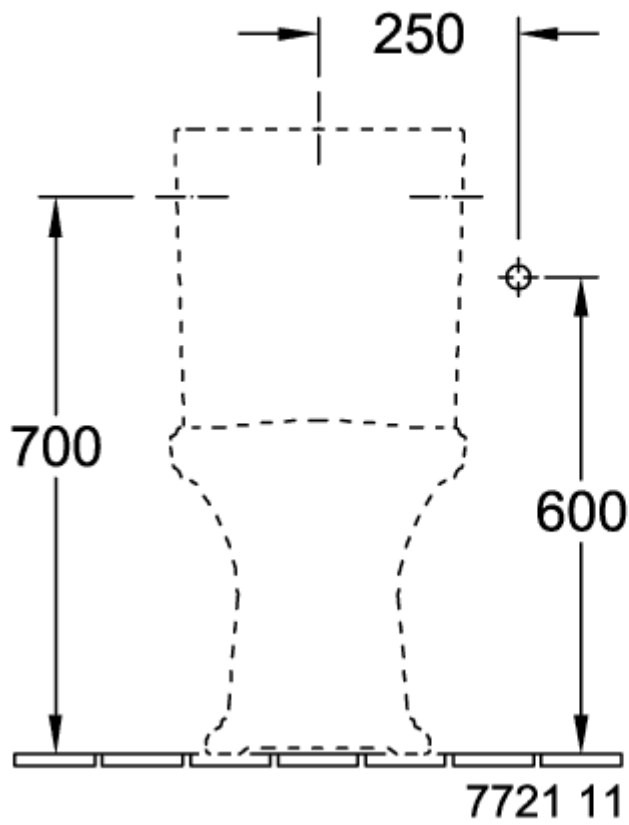

HOMMAGE WASHDOWN TOILET FOR CLOSE-COUPLED WC-SUITE OVAL

PRODUCT INFORMATION

Article title	Villeroy & Boch Hommage Washdown toilet for close-coupled WC-suite, floor-standing, Pure Black CeramicPlus
Article number	666210R7
Assembly / Assembly type	floor-standing
Assembly instructions	recommendation: to be installed from the wall at: 10 mm
Scope of delivery	1 x washdown toilet , 1 x fastening set
Depth in mm	725
Width in mm	370
Height in mm	390
Collection	Hommage
Suitable for	Mounted cistern
Innovative flushing technology (with TwistFlush)	No
Innovative flushing technology (with TwistFlush[e³])	No
Flush volume l	3 / 6 l
Wall-mounted - floor-standing	floor-standing
surface	glossy
Colour name	Pure Black CeramicPlus
Shape	Oval
Colour designation	Pure Black
Antibacterial surface (with AntiBac)	No
Easy surface cleaning (CeramicPlus)	Yes
Rimless (mit DirectFlush)	No
Flush type	Washdown toilet
Integrated freshness solution (with ViFresh)	No
Outlet / outlet	horizontal outlet

TECHNICAL DRAWINGS

666210R7

666210R7

666210R7

666210R7

666210R7

666210R7

666210R7

- *  8701 00 = 160 - 250
- *  8711 00 = 70 - 160

666210R7