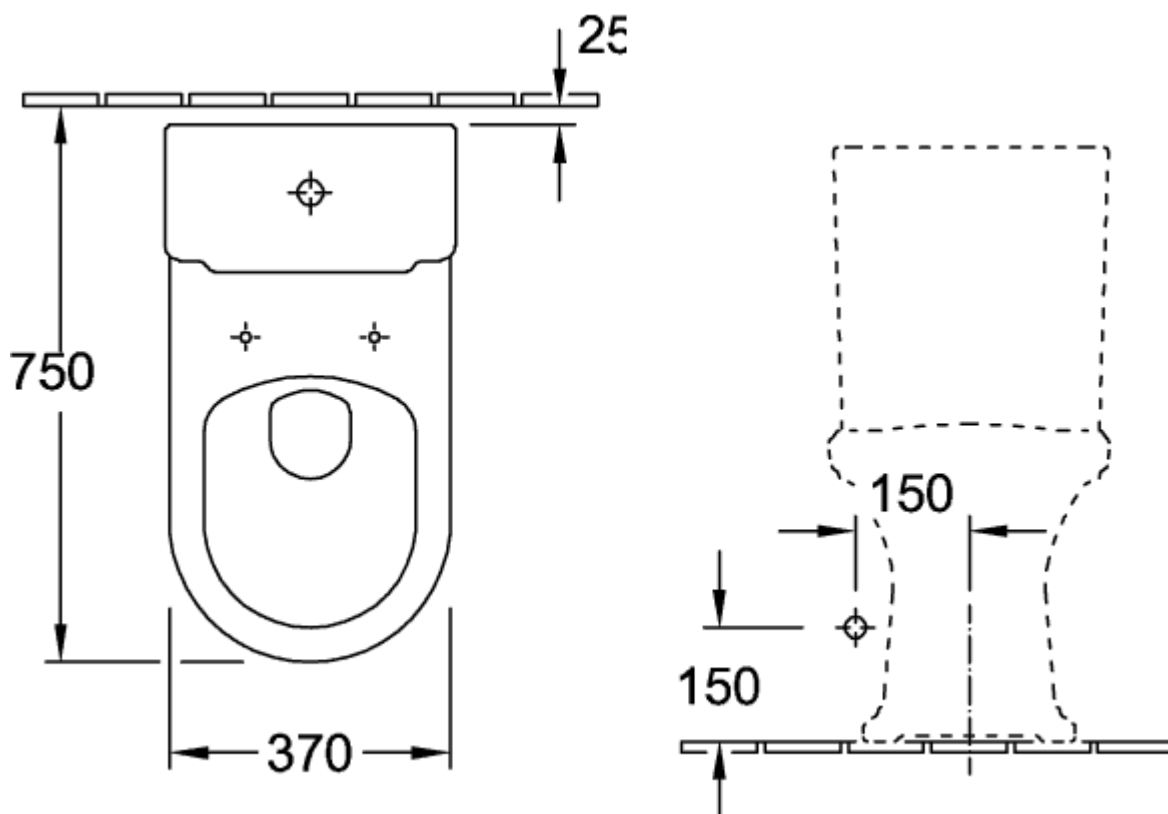

HOMMAGE WASHDOWN TOILET FOR CLOSE-COUPLED WC-SUITE OVAL

PRODUCT INFORMATION

Article title	Villeroy & Boch Hommage Washdown toilet for close-coupled WC-suite, floor-standing, Pure Black CeramicPlus
Article number	666210R7
Assembly / Assembly type	floor-standing
Assembly instructions	recommendation: to be installed from the wall at: 10 mm
Scope of delivery	1 x washdown toilet , 1 x fastening set
Depth in mm	725
Width in mm	370
Height in mm	390
Collection	Hommage
Suitable for	Mounted cistern
Innovative flushing technology (with TwistFlush)	No
Innovative flushing technology (with TwistFlush[e³])	No
Flush volume l	3 / 6 l
Wall-mounted - floor-standing	floor-standing
surface	glossy
Colour name	Pure Black CeramicPlus
Shape	Oval
Colour designation	Pure Black
Antibacterial surface (with AntiBac)	No
Easy surface cleaning (CeramicPlus)	Yes
Rimless (mit DirectFlush)	No
Flush type	Washdown toilet
Integrated freshness solution (with ViFresh)	No
Outlet / outlet	horizontal outlet

TECHNICAL DRAWINGS

666210R7

666210R7

666210R7

666210R7

666210R7

666210R7

666210R7

- *  8701 00 = 160 - 250
- *  8711 00 = 70 - 160

666210R7