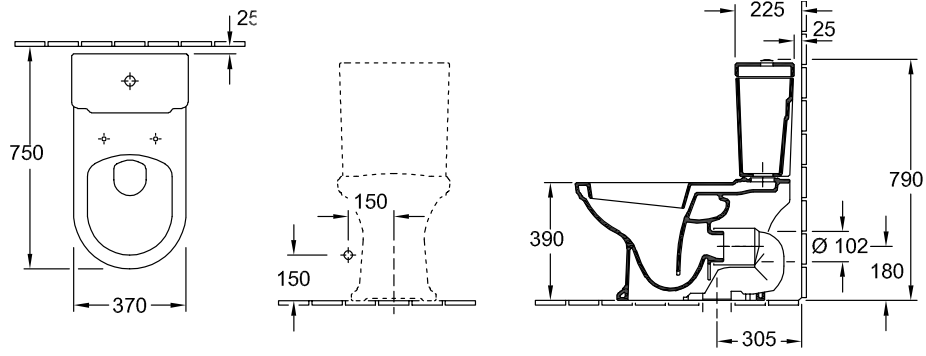

HOMMAGE WASHDOWN TOILET FOR CLOSE-COUPLED WC-SUITE OVAL

PRODUCT INFORMATION

Article title	Villeroy & Boch Hommage Washdown toilet for close-coupled WC-suite, floor-standing, Pure Black CeramicPlus
Article number	666210R7
Assembly / Assembly type	floor-standing
Assembly instructions	recommendation: to be installed from the wall at: 10 mm
Scope of delivery	1 x washdown toilet , 1 x fastening set
Depth in mm	725
Width in mm	370
Height in mm	390
Collection	Hommage
Suitable for	Mounted cistern
Innovative flushing technology (with TwistFlush)	No
Innovative flushing technology (with TwistFlush[e³])	No
Flush volume l	3 / 6 l
Wall-mounted - floor-standing	floor-standing
surface	glossy
Colour name	Pure Black CeramicPlus
Shape	Oval
Colour designation	Pure Black
Antibacterial surface (with AntiBac)	No
Easy surface cleaning (CeramicPlus)	Yes
Rimless (mit DirectFlush)	No
Flush type	Washdown toilet
Integrated freshness solution (with ViFresh)	No
Outlet / outlet	horizontal outlet

TECHNICAL DRAWINGS

666210R7

666210R7

666210R7

666210R7

666210R7

666210R7

666210R7

- *  8701 00 = 160 - 250
- *  8711 00 = 70 - 160

666210R7