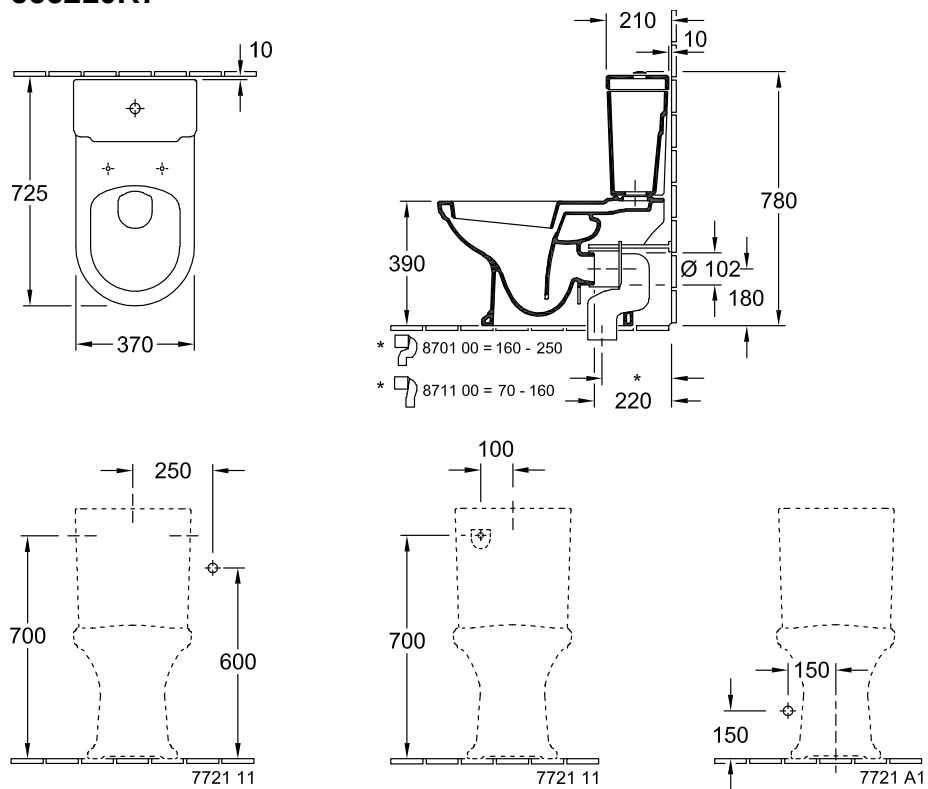

HOMMAGE WASHDOWN TOILET FOR CLOSE-COUPLED WC-SUITE OVAL

PRODUCT INFORMATION

Article title	Villeroy & Boch Hommage Washdown toilet for close-coupled WC-suite, floor-standing, Pure Black CeramicPlus
Article number	666210R7
Assembly / Assembly type	floor-standing
Assembly instructions	recommendation: to be installed from the wall at: 10 mm
Scope of delivery	1 x washdown toilet , 1 x fastening set
Depth in mm	725
Width in mm	370
Height in mm	390
Collection	Hommage
Suitable for	Mounted cistern
Innovative flushing technology (with TwistFlush)	No
Innovative flushing technology (with TwistFlush[e³])	No
Flush volume l	3 / 6 l
Wall-mounted - floor-standing	floor-standing
surface	glossy
Colour name	Pure Black CeramicPlus
Shape	Oval
Colour designation	Pure Black
Antibacterial surface (with AntiBac)	No
Easy surface cleaning (CeramicPlus)	Yes
Rimless (mit DirectFlush)	No
Flush type	Washdown toilet
Integrated freshness solution (with ViFresh)	No
Outlet / outlet	horizontal outlet

TECHNICAL DRAWINGS

666210R7

666210R7

666210R7

666210R7

666210R7

666210R7

666210R7

- *  8701 00 = 160 - 250
- *  8711 00 = 70 - 160

666210R7