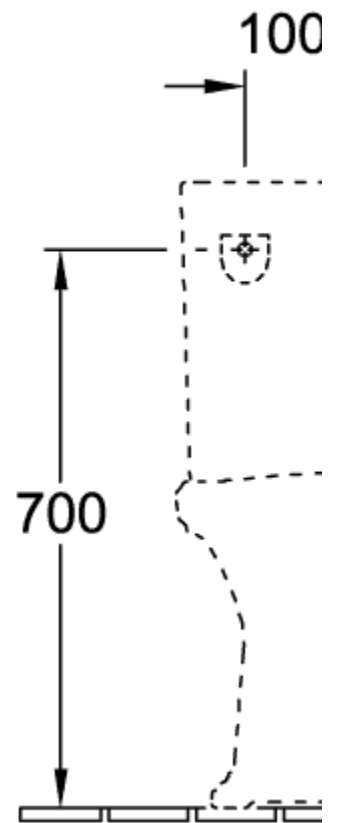

HOMMAGE WASHDOWN TOILET FOR CLOSE-COUPLED WC-SUITE OVAL

PRODUCT INFORMATION

Article title	Villeroy & Boch Hommage Washdown toilet for close-coupled WC-suite, floor-standing, Pure Black CeramicPlus
Article number	666210R7
Assembly / Assembly type	floor-standing
Assembly instructions	recommendation: to be installed from the wall at: 10 mm
Scope of delivery	1 x washdown toilet , 1 x fastening set
Depth in mm	725
Width in mm	370
Height in mm	390
Collection	Hommage
Suitable for	Mounted cistern
Innovative flushing technology (with TwistFlush)	No
Innovative flushing technology (with TwistFlush[e³])	No
Flush volume l	3 / 6 l
Wall-mounted - floor-standing	floor-standing
surface	glossy
Colour name	Pure Black CeramicPlus
Shape	Oval
Colour designation	Pure Black
Antibacterial surface (with AntiBac)	No
Easy surface cleaning (CeramicPlus)	Yes
Rimless (mit DirectFlush)	No
Flush type	Washdown toilet
Integrated freshness solution (with ViFresh)	No
Outlet / outlet	horizontal outlet

TECHNICAL DRAWINGS

666210R7

666210R7

666210R7

666210R7

666210R7

666210R7

666210R7

- *  8701 00 = 160 - 250
- *  8711 00 = 70 - 160

666210R7