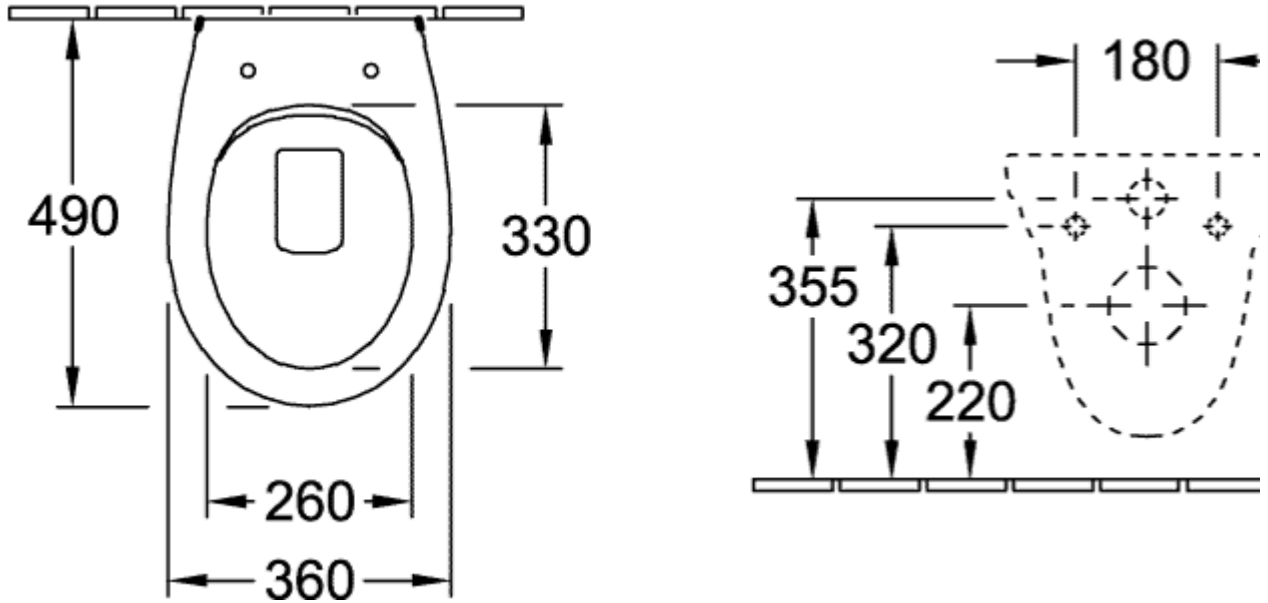

O.NOVO WASHDOWN TOILET COMPACT, RIMLESS OVAL

PRODUCT INFORMATION

Article title	Villeroy & Boch O.novo Washdown toilet Compact, rimless, White Alpin
Article number	7667R001
Assembly / Assembly type	wall-mounted
Scope of delivery	1 x washdown toilet
Depth in mm	490
Width in mm	360
Height in mm	356
Collection	O.novo
Suitable for	Concealed cistern
Innovative flushing technology (with TwistFlush)	No
Innovative flushing technology (with TwistFlush[e³])	No
Flush volume l	3 / 4,5 l
Colour name	White Alpin
Shape	Oval
Colour designation	White Alpin
Antibacterial surface (with AntiBac)	No
Easy surface cleaning (CeramicPlus)	No
Rimless (mit DirectFlush)	Yes
Integrated freshness solution (with ViFresh)	No
Outlet / outlet	horizontal outlet

TECHNICAL DRAWINGS

7667R001

7667R001