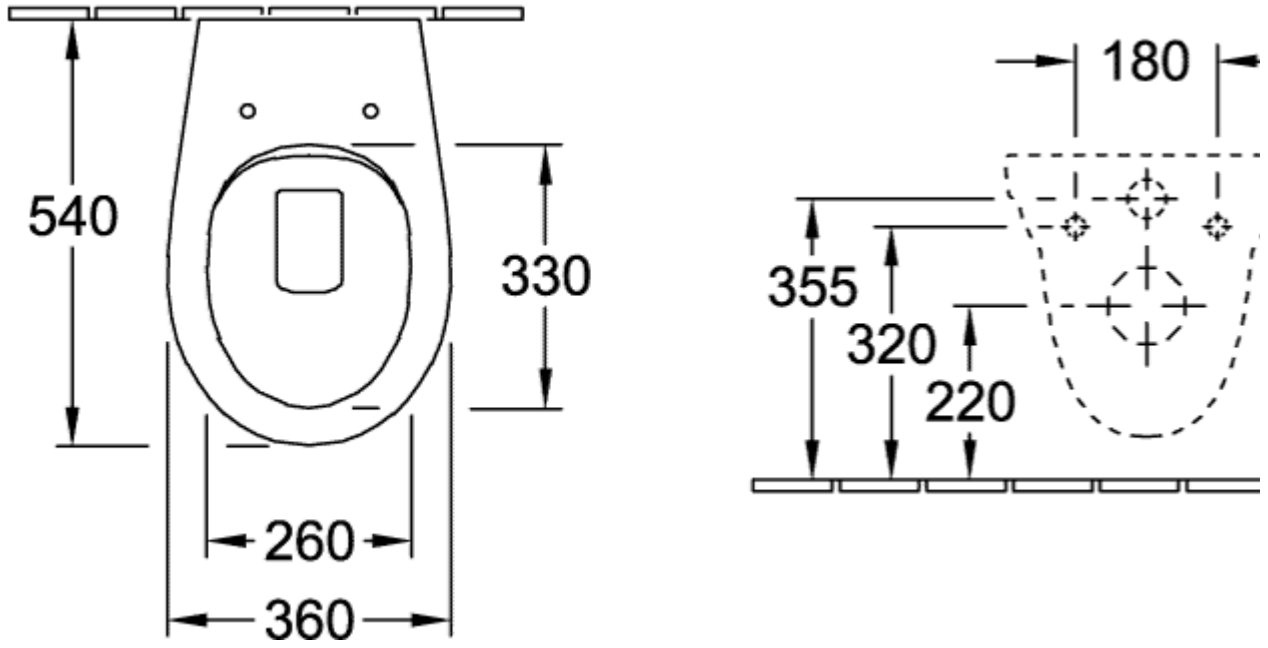

O.NOVO WASHDOWN TOILET, RIMLESS OVAL

PRODUCT INFORMATION

Article title	Villeroy & Boch O.novo Washdown toilet, rimless, White Alpin CeramicPlus
Article number	7682R0R1
Assembly / Assembly type	wall-mounted
Assembly instructions	not suitable for installation with flush valves
Scope of delivery	1 x washdown toilet
Depth in mm	540
Width in mm	360
Height in mm	356
Collection	O.novo
Suitable for	Concealed cistern
Innovative flushing technology (with TwistFlush)	No
Innovative flushing technology (with TwistFlush[e³])	No
Flush volume l	3 / 4,5 l
Material	Sanitary ceramics
surface	glossy
Colour name	White Alpin CeramicPlus
Shape	Oval
Colour designation	White Alpin
Antibacterial surface (with AntiBac)	No
Easy surface cleaning (CeramicPlus)	Yes
Rimless (mit DirectFlush)	Yes
Integrated freshness solution (with ViFresh)	No
Outlet / outlet	horizontal outlet

TECHNICAL DRAWINGS

7682R0R1

7682R0R1