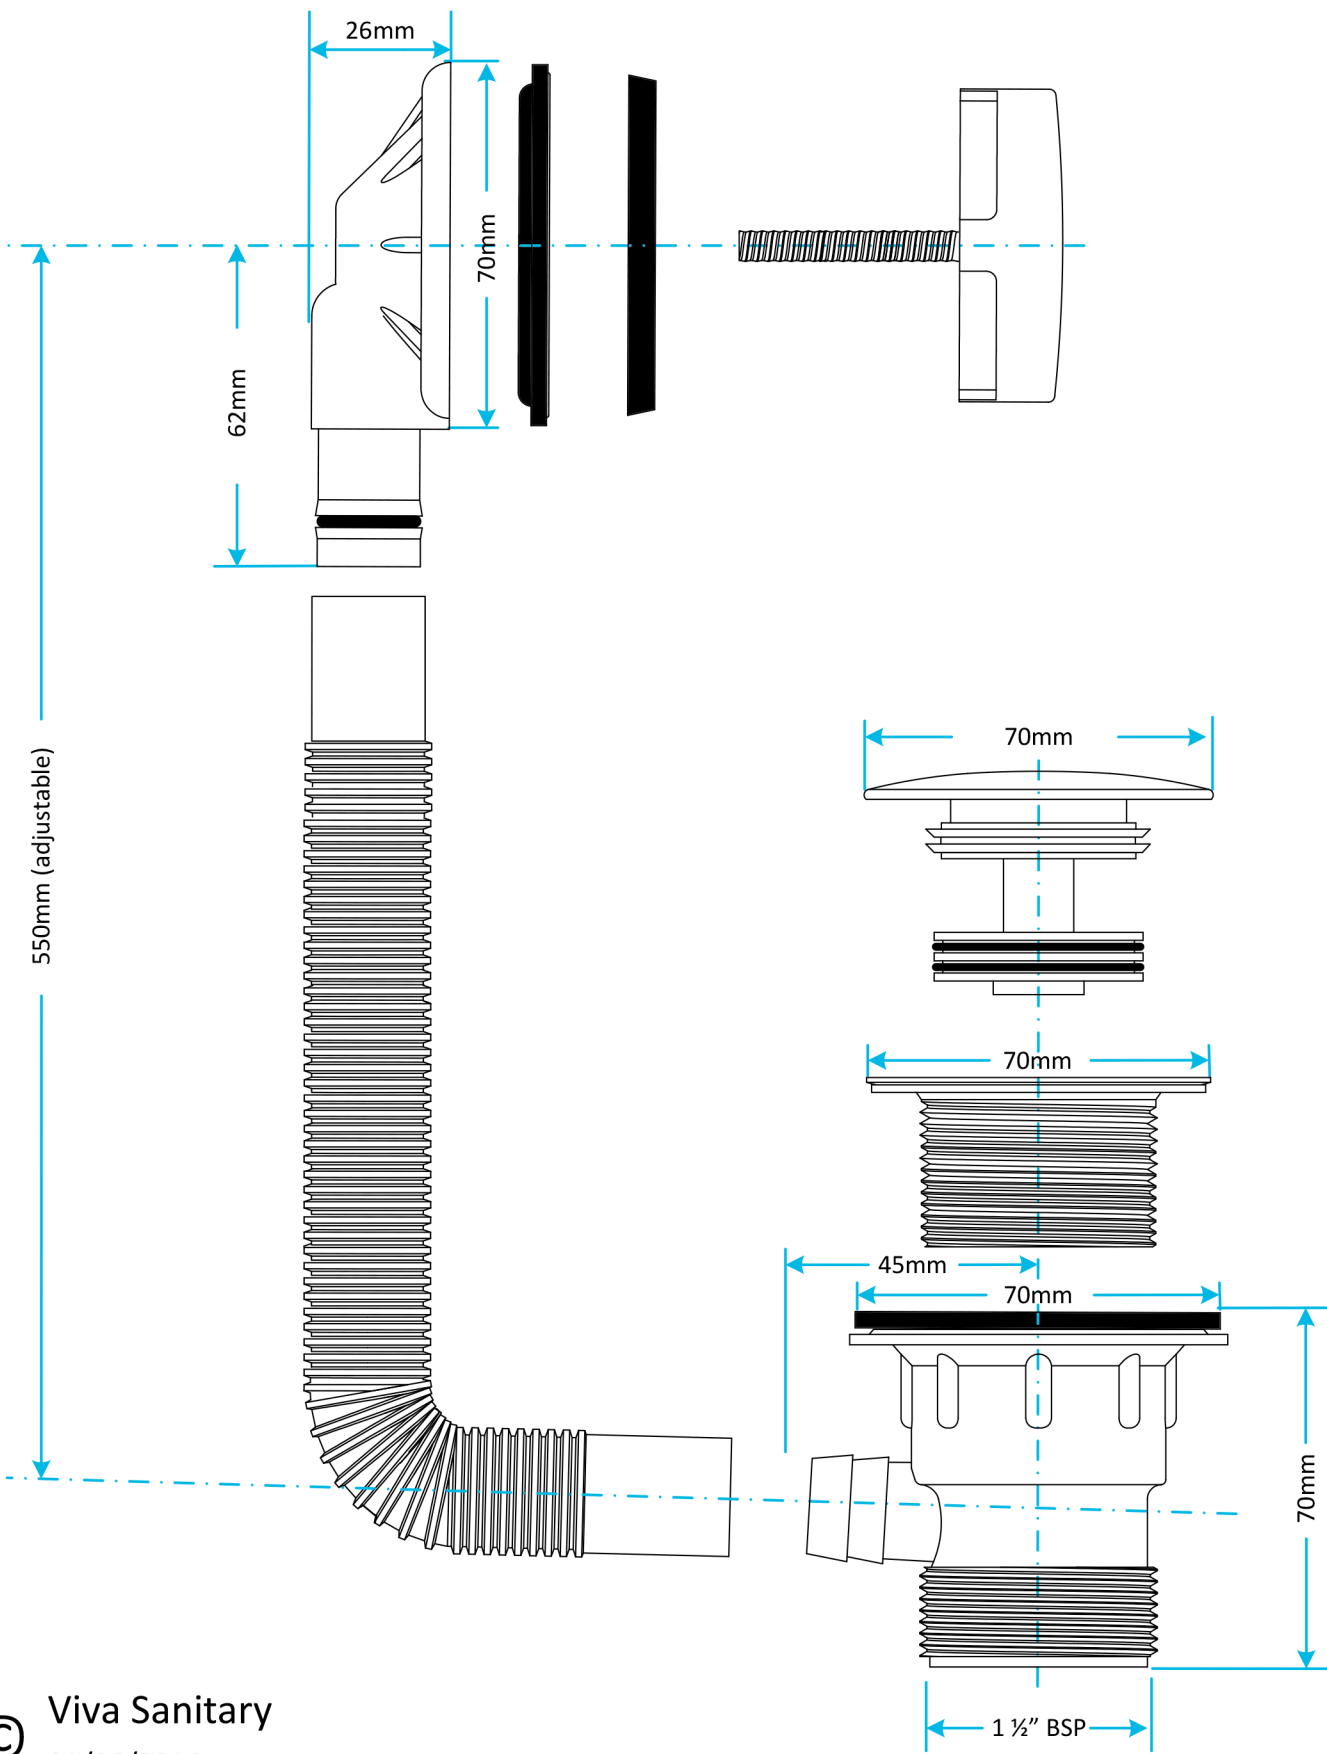

Technical Data Sheet

© Viva Sanitary
01/06/2016

Code:	CWB02	Description:	Clicker Bath Combination Waste
-------	--------------	--------------	---------------------------------------