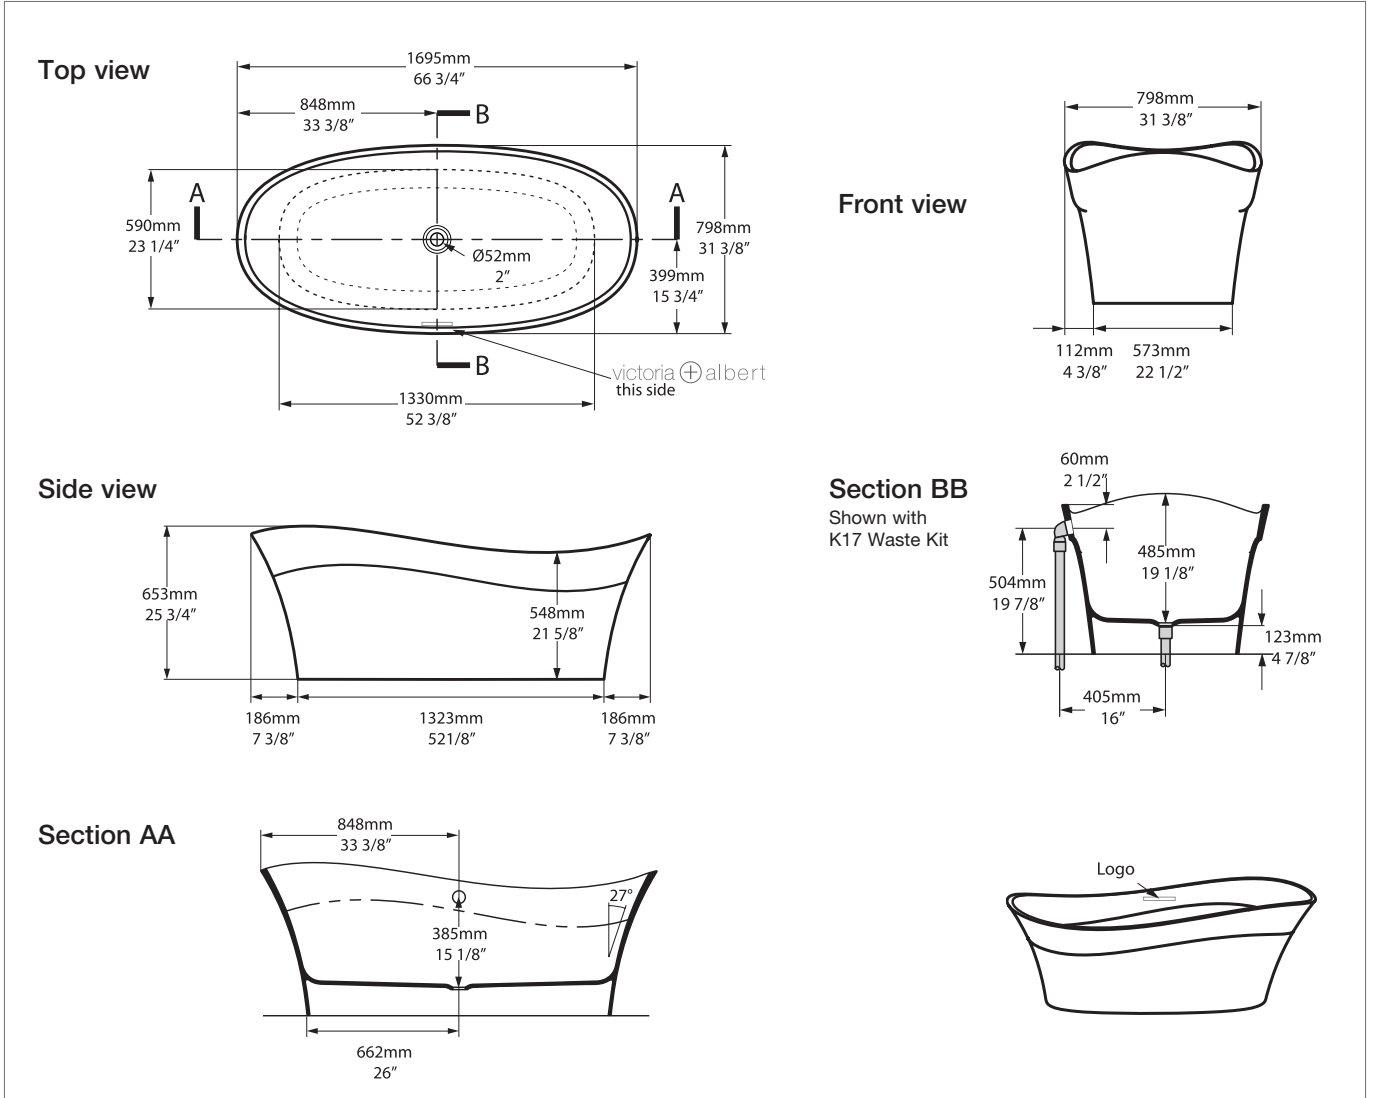

Pescadero PES-N-SW-NO

Qc rich in Volcanic Limestone™

BV-2.1_0054

Recommended wastes: K-12-xx / K-17-xx / K-36-xx

*All measurements subject to +/-5% tolerance
*Overflow hole not drilled

UPC Massachusetts Code: Approved
cUPC listing by IAPMO: File No. 6574
Registered Design