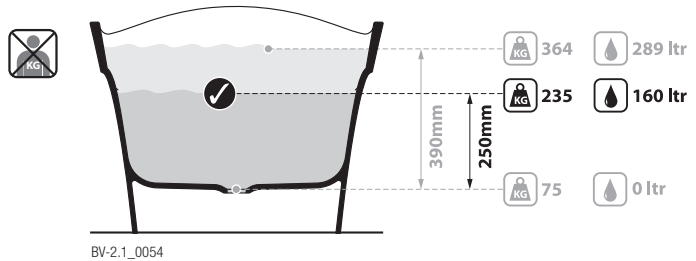

Pescadero PES-N-SW-NO

Qc rich in Volcanic Limestone™

BV-2.1_0054

Recommended wastes: K-12-xx / K-17-xx / K-36-xx

*All measurements subject to +/-5% tolerance
*Overflow hole not drilled

UPC Massachusetts Code: Approved
cUPC listing by IAPMO: File No. 6574
Registered Design