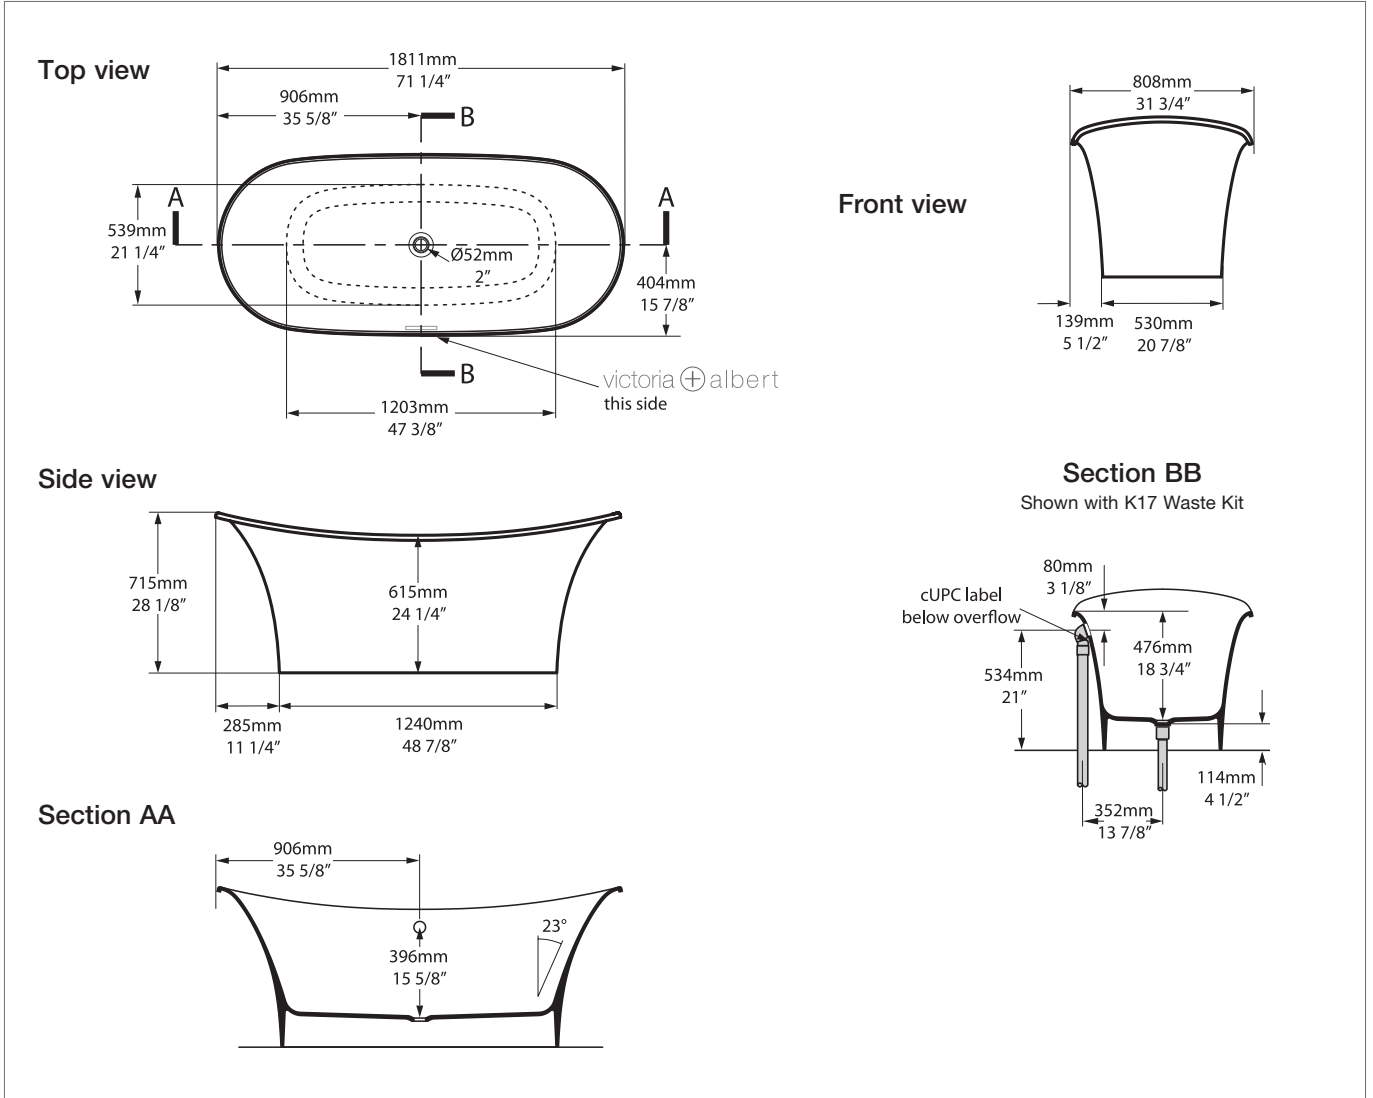

Toulouse 1800 TOU-N-SW-NO / TOUM-N-SM-NO

rich in
Volcanic
Limestone™

BV-2.1_0078(C)

334	265 ltr
216	147 ltr
69	0 ltr

Recommended wastes: K-12-xx / K-17-xx / K-36-xx / K-40-xx

*All measurements subject to +/-5% tolerance
*Overflow hole not drilled