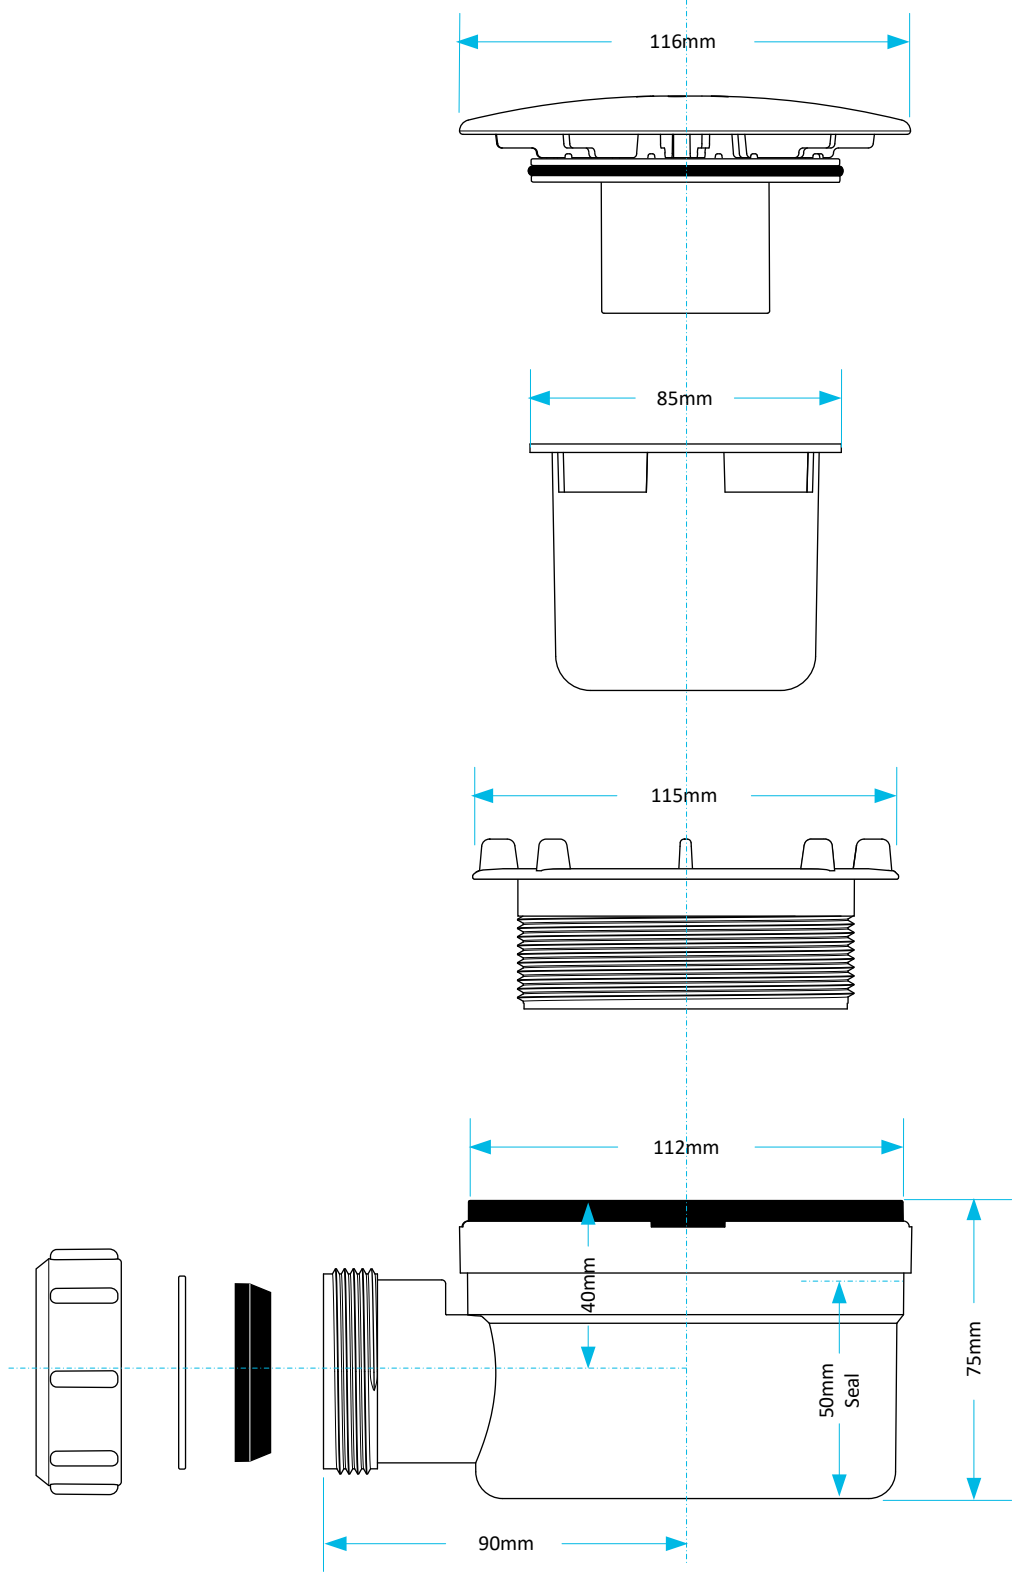

Technical Data Sheet

CODE: WTSH90

DESCRIPTION: 90mm Shower Trap (Chrome Top)

CATAGORY: Waste Traps

© Viva Sanitary
19/03/2021

DRAWN BY: RH

VERIFIED BY: AH