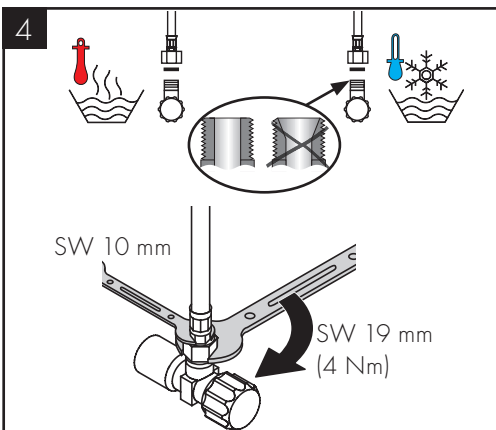

FAULT	CAUSE	REMEDY
/ Insufficient water	/ Aerator calcified, dirty	/ Clean aerator, replace as necessary
/ Mixer stiff	/ Cartridge defective, calcified	/ Exchange cartridge
/ Mixer dripping	/ Cartridge defective	/ Exchange cartridge
/ Water escaping at the threaded base	/ connection hoses not completely screwed into basic body	/ Tighten connection hoses by hand
	/ O-ring at the connection hose defective.	/ Exchange O-ring
/ Hot water temperature too low	/ Hot water limiter incorrectly set	/ Set hot water limiter