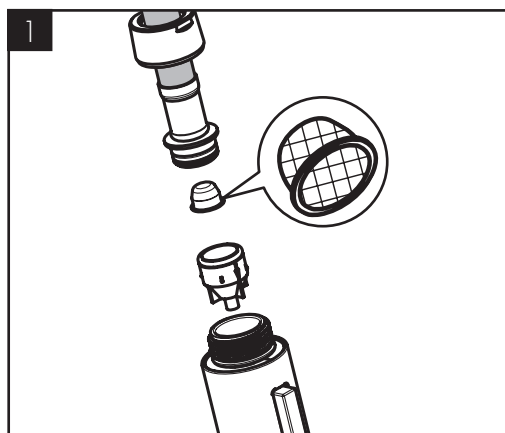

SV / Rengöringsrekommendationer / Garanti / Contacto
LT / Valymo rekomendacijos / Garantija / Kontaktai
HR / Preporuke za čišćenje / Garancija / Kontakt
RO / Recomandări pentru curățare / Garanție / Contact
EL / Σύσταση καθαρισμού / Εγγύηση / επαφή
SL / Priporočilo za čiščenje / Garancija / Kontakt
ET / Puhastussoovitused / Garanti / Kontakt
LV / Tīrīšanas ieteikumi / Garantija / Kontakti
SR / Preporuke za čišćenje / Garancija / Kontakt
NO / Anbefaling for rengjøring / Garanti / Kontakt
BG / Препоръка за почистване / Гаранция / Контакт
JP / お手入れの方法 / 保証について / ご連絡先
UA / Рекомендації з чищення / Гарантія / контакт
AR / توصيات التنظيف / الضمان / اتصال
TR / Temizleme önerisi / Garanti / Temas
HU / Tisztítási tanácsok / Garancia / érintkezés
HE / המלצות לניקוי / אחריות / איש קשר