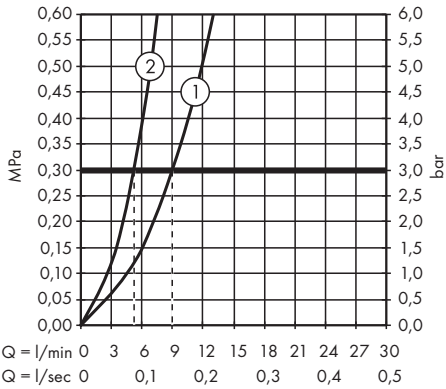

AXOR Montreux 180
16581XXX