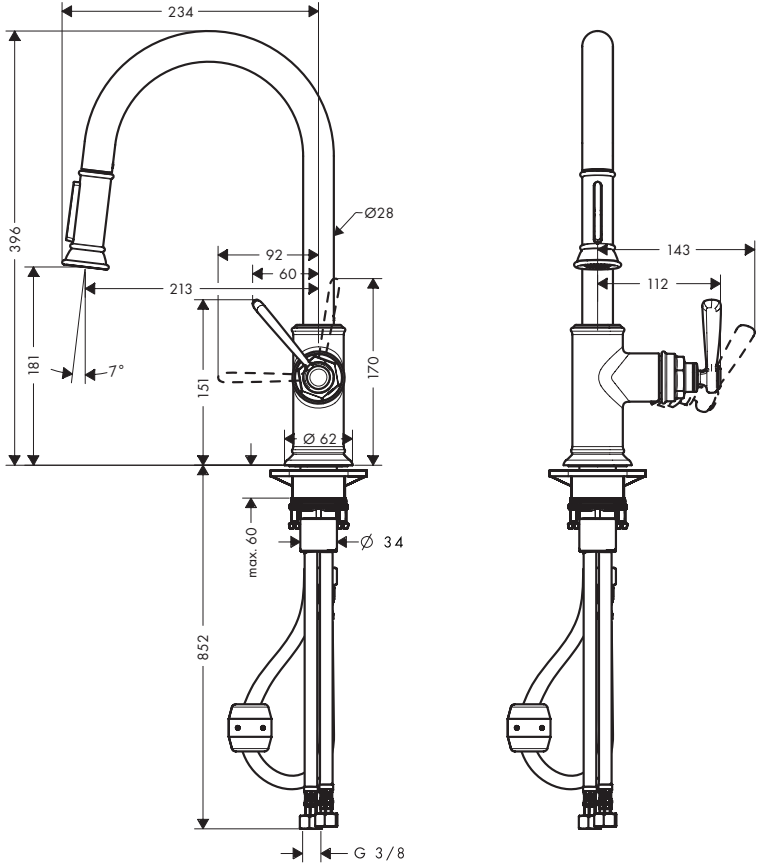

AXOR Montreux 180
16581XXX