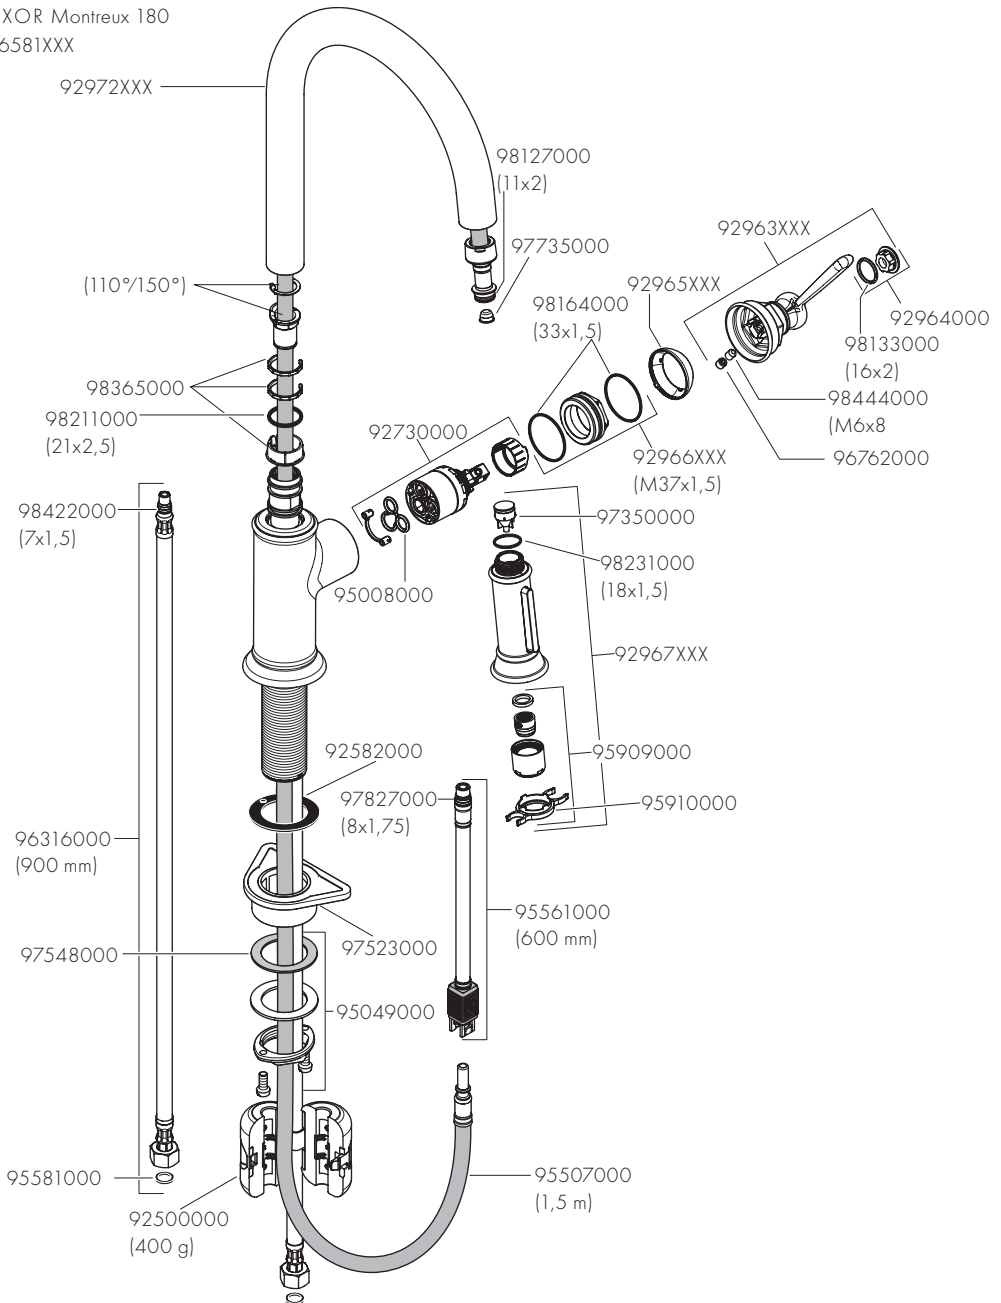

SPARE PARTS (see page 43)

XXX = Colors
 000 = Chrome Plated
 140 = Brushed Bronze
 250 = Brushed Gold-Optic
 300 = Polished Redgold
 310 = Brushed Redgold
 330 = Polished Black Chrome
 340 = Brushed Black Chrome
 800 = Stainless Steel Optic
 820 = Brushed Nickel
 950 = Brushed Brass
 990 = Polished Gold-Optic

AXOR Montreux 180
16581XXX

AXOR Montreux 180
16581XXX

AXOR

	P-IX	DVGW	SINTEF	NF		ETA
16581XXX	P-IX 7284/IO		X		X	

AXOR / Hansgrohe SE
Auestraße 5-9
77761 Schiltach
Deutschland

info@axor-design.com
axor-design.com