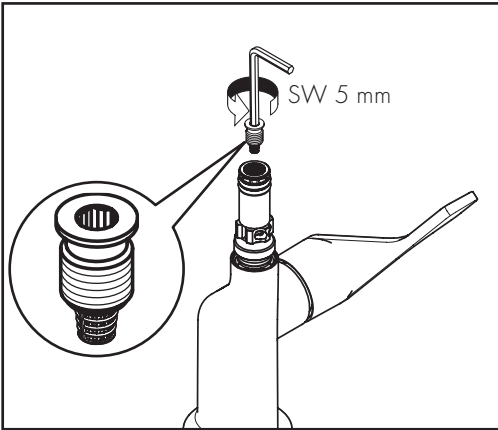

EcoSmart®
93507000