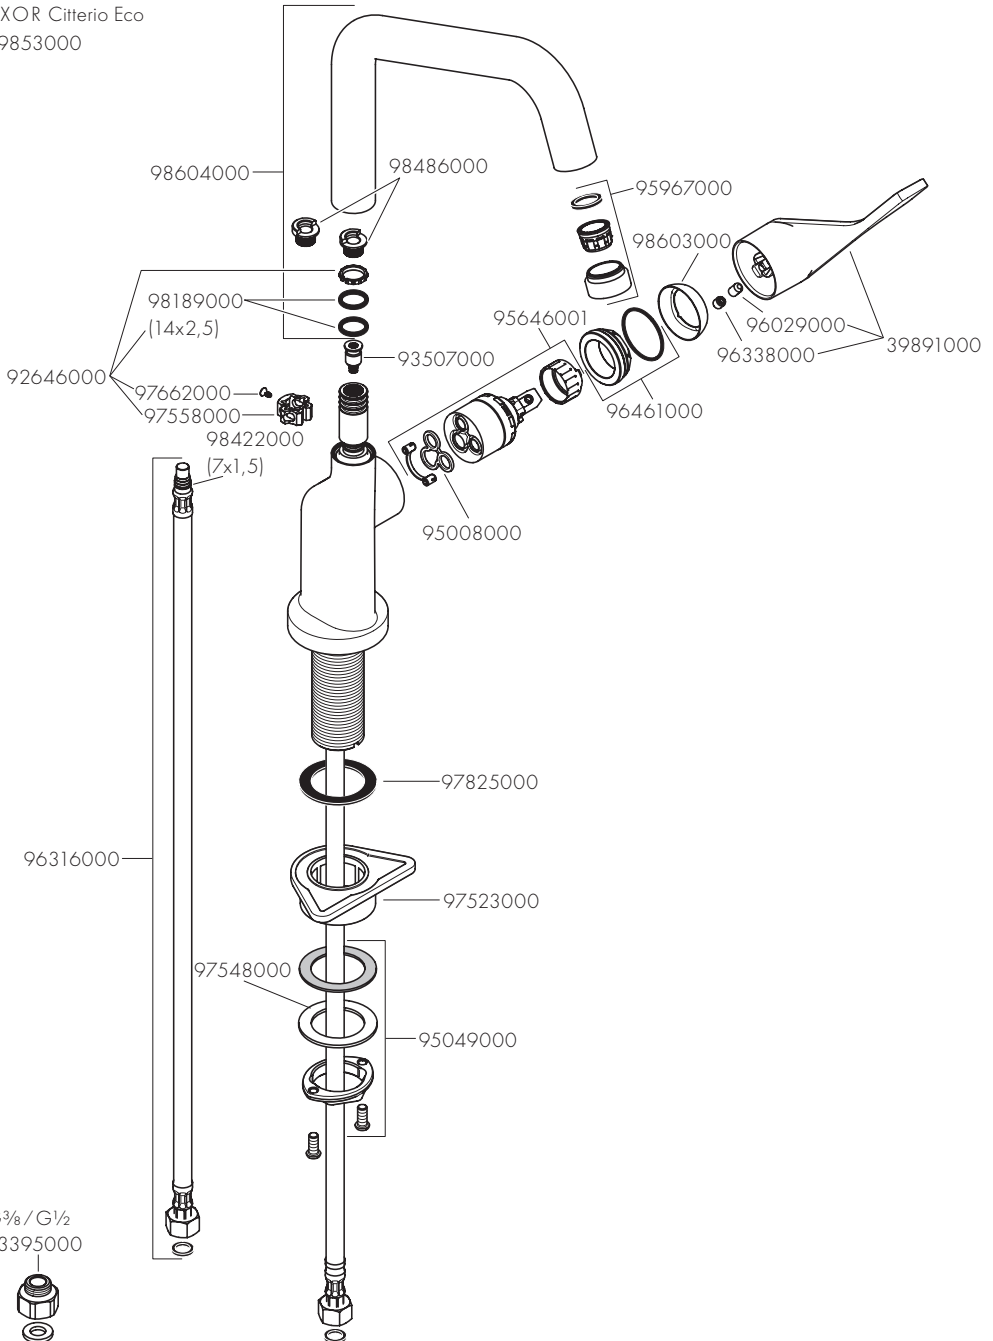

DIMENSIONS (see page 42)

FLOW DIAGRAM (see page 42)

SPARE PARTS (see page 44)

XXX = Colors
000 = Chrome Plated
020 = Polished Chrome
130 = Polished Bronze
140 = Brushed Bronze
250 = Brushed Gold-Optic
260 = Brushed Chrome
300 = Polished Redgold
310 = Brushed Redgold
330 = Polished Black Chrome
340 = Brushed Black Chrome
800 = Stainless Steel Optic
820 = Brushed Nickel
830 = Polished Nickel
930 = Polished Brass
950 = Brushed Brass
990 = Polished Gold-Optic

P-IX

DVGW

SINTEF

NF

ETA

GODKENDT
TIL DRIKKEVAND

39850XXX

P-IX 18330/IB

BT0603

X

X

X

39853000

AXOR Citterio
39850XXX

AXOR Citterio Eco
39853000

AXOR