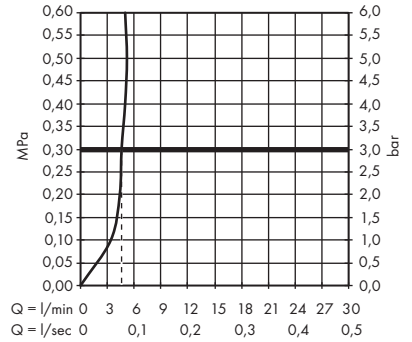

AXOR Citterio Eco
39853000