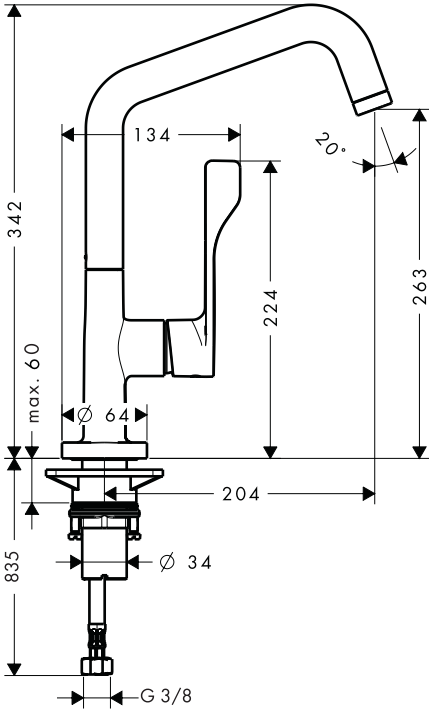

AXOR Citterio
39850XXX

AXOR Citterio Eco
39853000