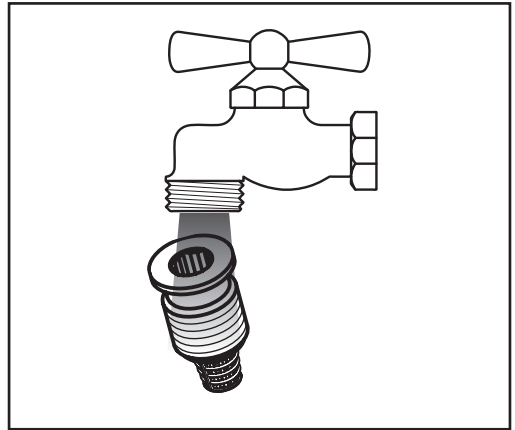

EcoSmart®
93507000