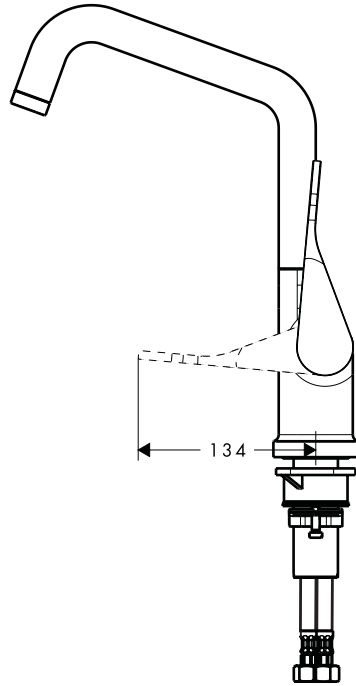

AXOR Citterio
39850XXX

AXOR Citterio Eco
39853000