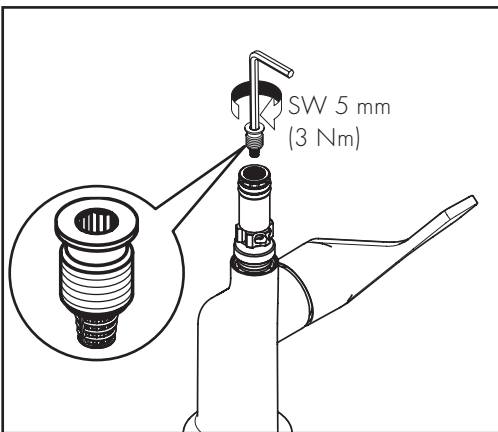

EcoSmart®
93507000