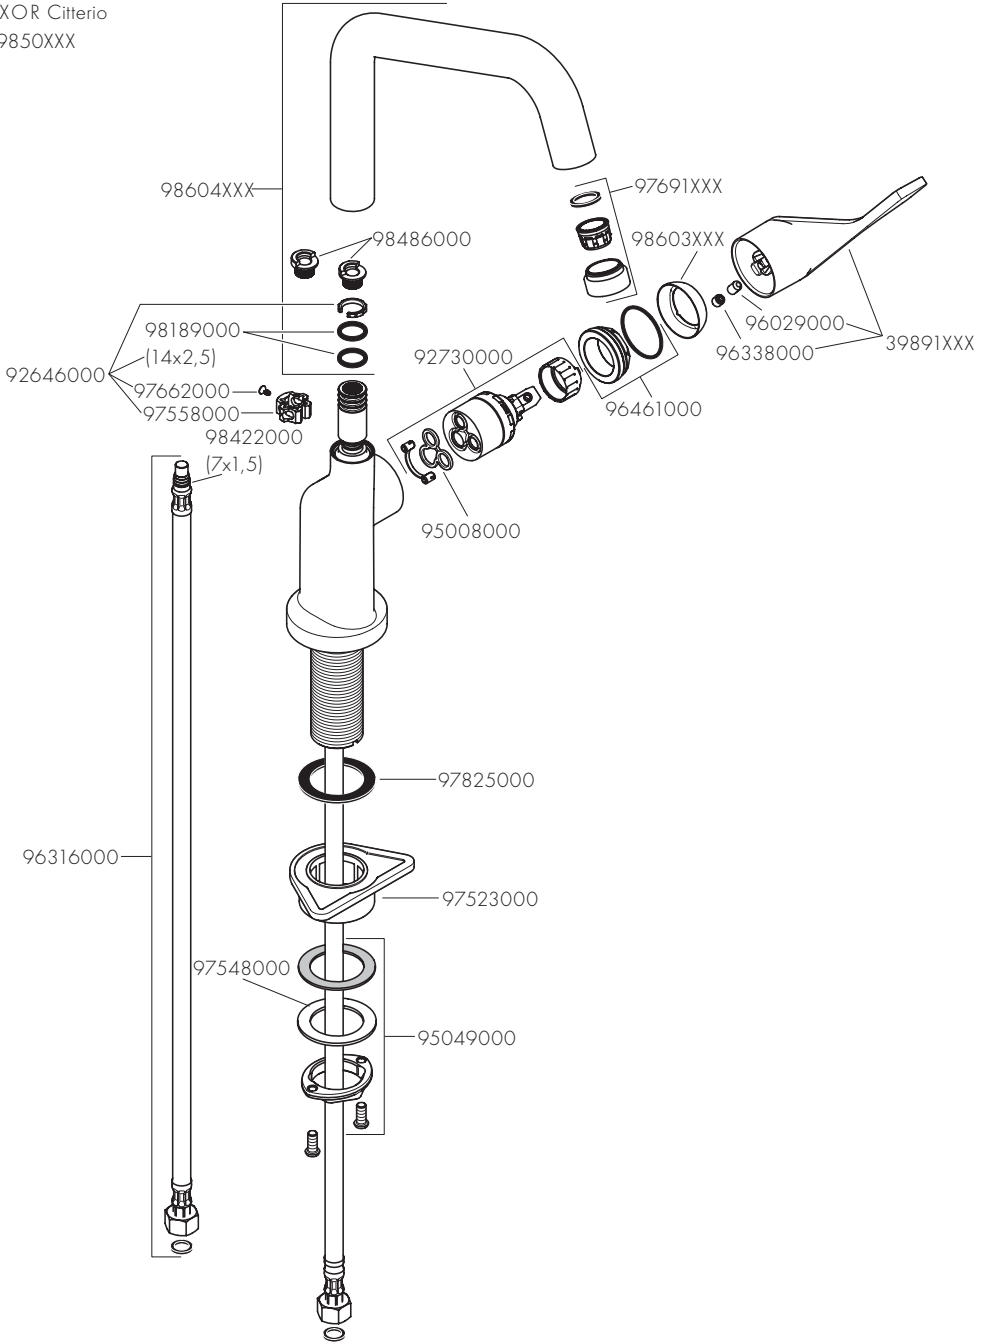

DIMENSIONS (see page 42)

FLOW DIAGRAM (see page 42)

SPARE PARTS (see page 44)

XXX = Colors
000 = Chrome Plated
020 = Polished Chrome
130 = Polished Bronze
140 = Brushed Bronze
250 = Brushed Gold-Optic
260 = Brushed Chrome
300 = Polished Redgold
310 = Brushed Redgold
330 = Polished Black Chrome
340 = Brushed Black Chrome
800 = Stainless Steel Optic
820 = Brushed Nickel
830 = Polished Nickel
930 = Polished Brass
950 = Brushed Brass
990 = Polished Gold-Optic

BT0603

X

X

X

39853000

AXOR Citterio
39850XXX

AXOR Citterio Eco
39853000

AXOR