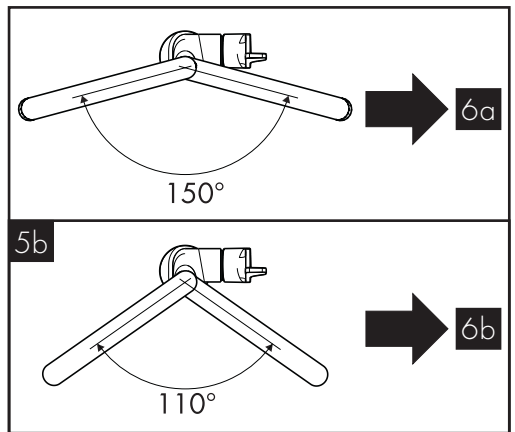

EcoSmart®
93507000