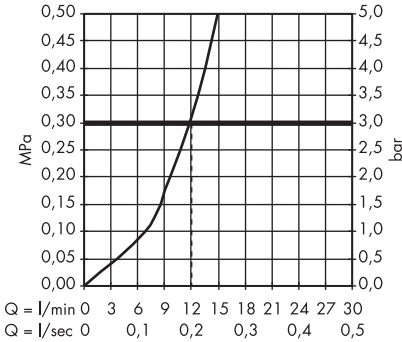

AXOR Citterio
39850XXX