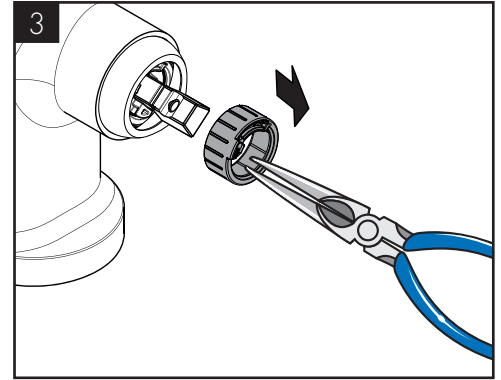

P-IX

DVGW

SINTEF

NF

ETA

39861XXX	P-IX 28881/A	BT0603	X		X	
39863XXX	P-IX 16915/100	BT0603			X	
39864XXX