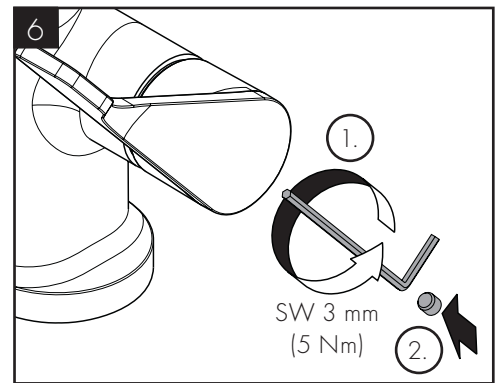

P-IX

DVGW

SINTEF

NF

ETA

39861XXX	P-IX 28881/A	BT0603	X		X	
39863XXX	P-IX 16915/100	BT0603			X	
39864XXX