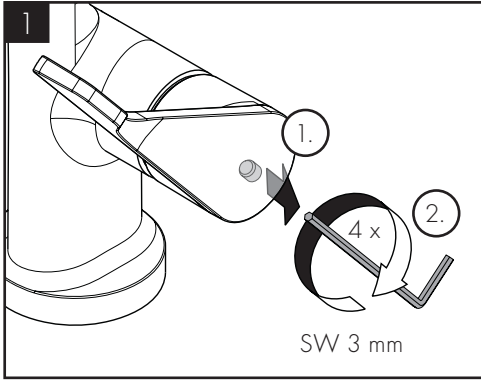

P-IX

DVGW

SINTEF

NF

ETA

39861XXX	P-IX 28881/A	BT0603	X		X	
39863XXX	P-IX 16915/100	BT0603			X	
39864XXX