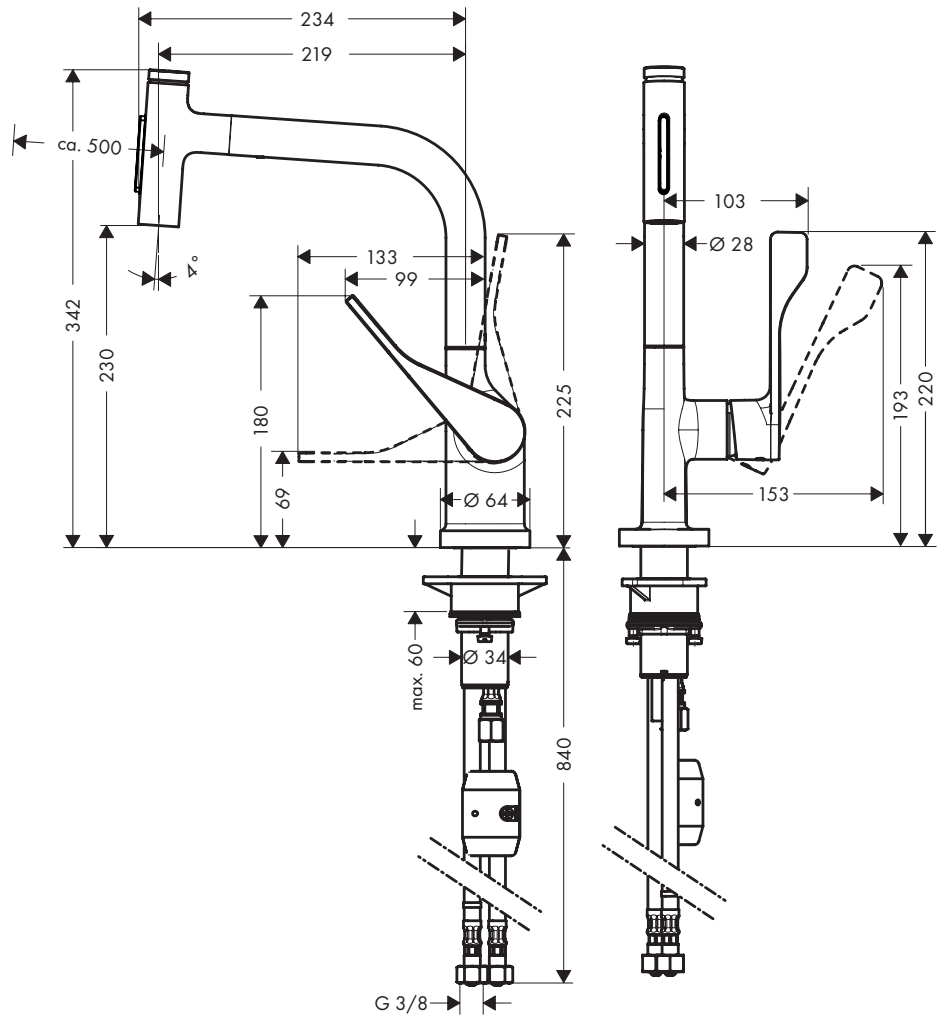

AXOR Citterio Select
39861XXX / 39863XXX

AXOR Citterio Select Eco
39864XXX