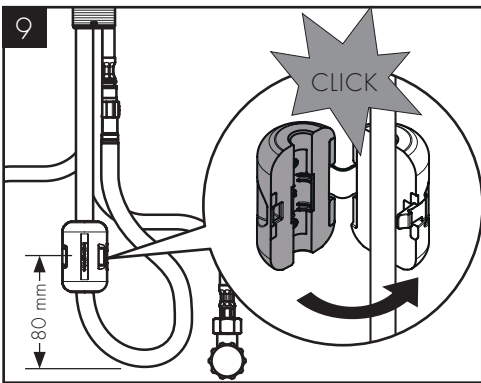

- / Hansgrohe recommends not to use as drinking water the first half liter of water drawn in the morning or after a prolonged period of non-use.
- / Minor leaking may occur briefly at the spout when opening the fitting via the lever.
- / Use the lever to open the tap and set the desired temperature. The water flow can be paused by pressing the Select button on the face side of the spout. When the tap is not used for a longer period of time, f.e. when retiring at night or leaving the house, it must be closed completely by means of the lever.

TEST CERTIFICATE (see page 35)

FAULT	CAUSE	REMEDY
/ Insufficient water	/ Aerator calcified, dirty	/ Clean aerator, replace as necessary
/ Mixer stiff	/ Cartridge defective, calcified	/ Exchange cartridge
/ Mixer dripping	/ Cartridge defective	/ Exchange cartridge
/ Water escaping at the threaded base	/ connection hoses not completely screwed into basic body	/ Tighten connection hoses by hand
	/ O-ring at the connection hose defective.	/ Exchange O-ring
/ Hot water temperature too low	/ Hot water limiter incorrectly set	/ Set hot water limiter
/ Low flow with Select valve after valve replacement	/ Improper Select valve installed	/ Replace Select valve (#98463000)
/ Select button stiff	/ Select button soiled	/ Clean Select button and grease #98201000 O-ring (see page 38)