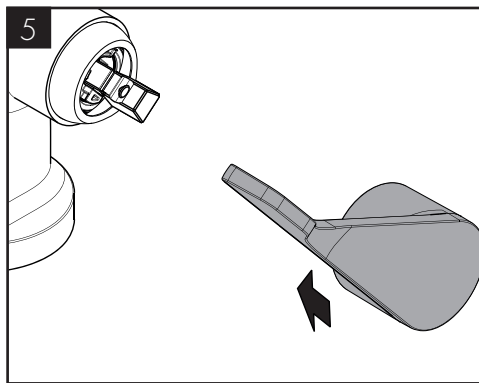

P-IX

DVGW

SINTEF

NF

ETA

39861XXX	P-IX 28881/A	BT0603	X		X	
39863XXX	P-IX 16915/100	BT0603			X	
39864XXX