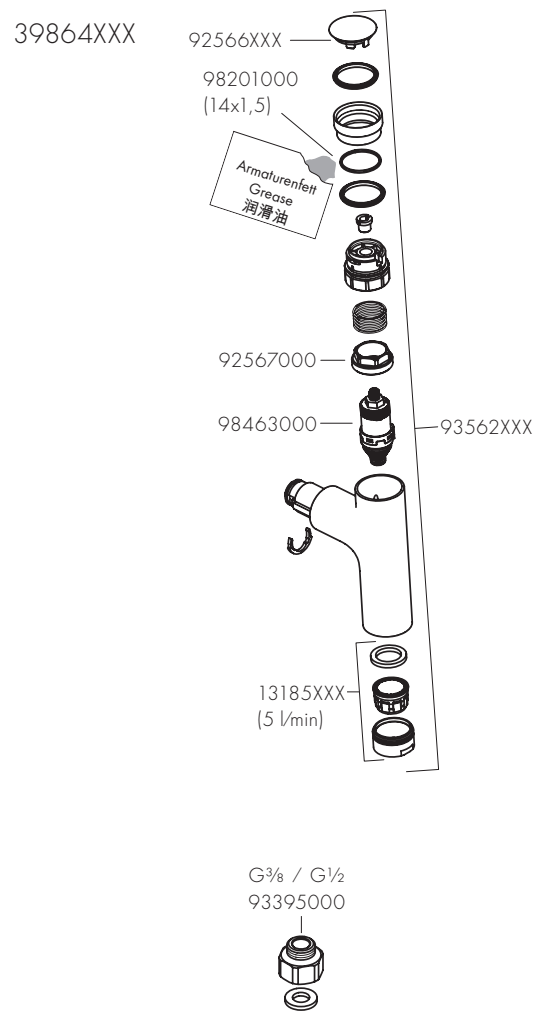

AXOR Citterio Select Eco 39864XXX