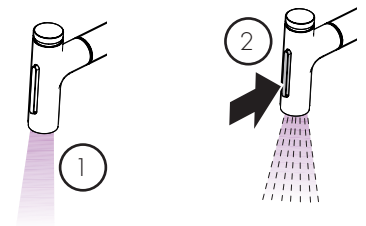

AXOR Citterio Select
39863XXX