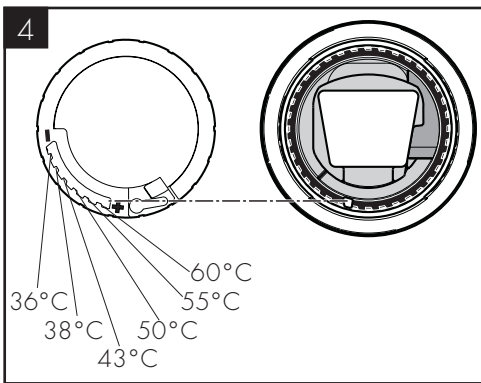

P-IX

DVGW

SINTEF

NF

ETA

39861XXX	P-IX 28881/A	BT0603	X		X	
39863XXX	P-IX 16915/100	BT0603			X	
39864XXX