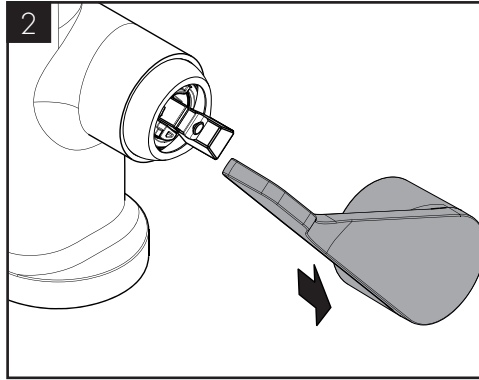

P-IX

DVGW

SINTEF

NF

ETA

39861XXX	P-IX 28881/A	BT0603	X		X	
39863XXX	P-IX 16915/100	BT0603			X	
39864XXX