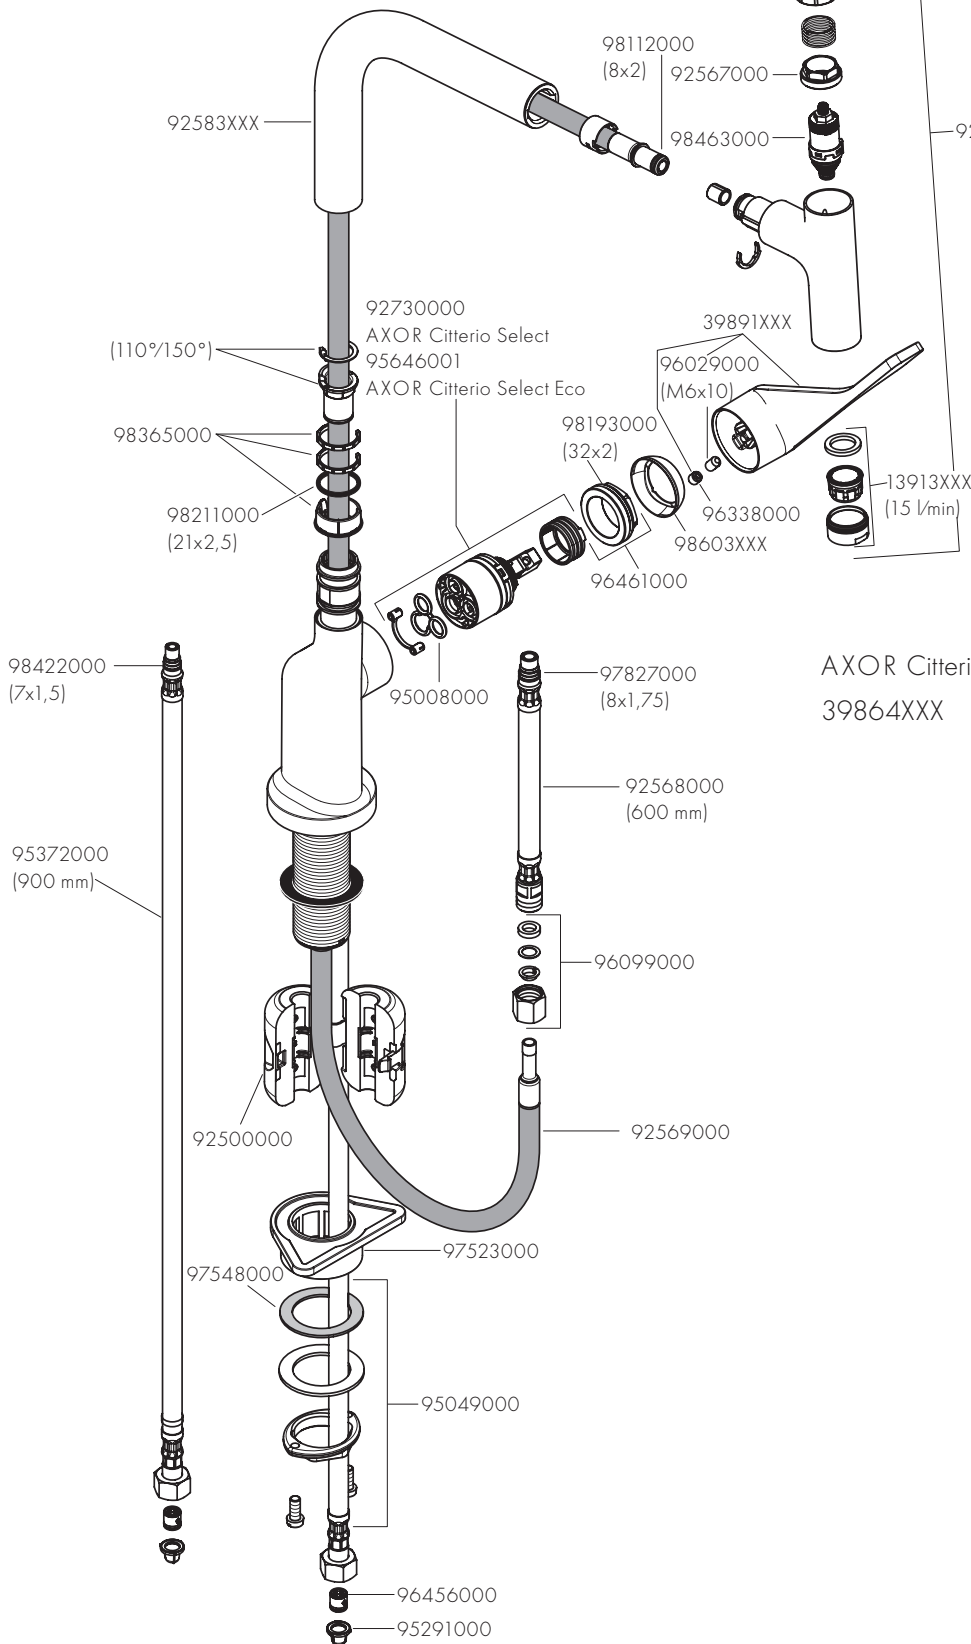

 DIMENSIONS (see page 36)

FLOW DIAGRAM (see page 36)

SPARE PARTS (see page 38)

XXX = Colors

000 = Chrome Plated

020 = Polished Chrome

130 = Polished Bronze

140 = Brushed Bronze

AXOR Citterio Select
39861XXX

AXOR Citterio Select Eco
39864XXX

AXOR Citterio Select
39863XXX

AXOR Citterio Select 39861XXX

AXOR Citterio Select 39863XXX

AXOR Citterio Select Eco 39864XXX

www.axor-design.com/cleaning-recommendation