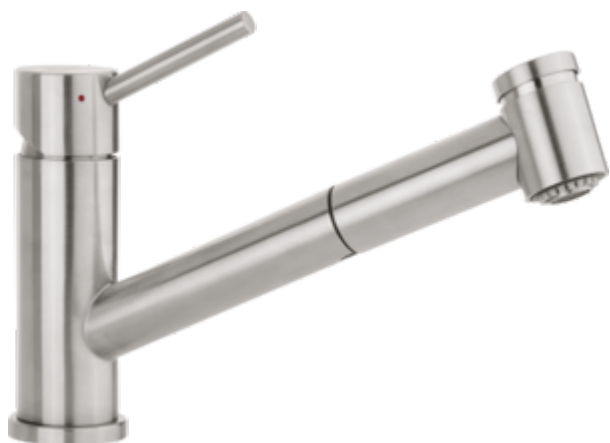

COMO SWITCH KITCHEN TAP

PRODUCT INFORMATION

Article title	Villeroy & Boch Como Switch Kitchen tap, of Stainless steel, Solid stainless steel
Article number	927200LC
Assembly / Assembly type	Pillar tap
Scope of delivery	1 x tap fitting , 1 x set of connecting hoses 1 x fastening set 1 x installation instructions 1 x care tips 1 x spray hose with retraction spring
Length in mm	277
Width in mm	45
Height in mm	184
Collection	Como Switch
Material	Stainless steel
surface	matt
Colour name	Solid stainless steel
Technical information	Material: solid stainless steel, Cartridge material: plastic, ceramic gaskets Swivel range: 120° Opening angle of lever: 25° Shower hose: integrated, retractable, length 1800 mm Flow volume comfort jet: 7.8 l/min Flow volume spray jet: 5.0 l/min Flexible connection hoses, length 600 mm Hand-held spray with two spray modes Spray head return via return spring
Length of spout in mm	229
Colour designation	Solid stainless steel
Low pressure	No