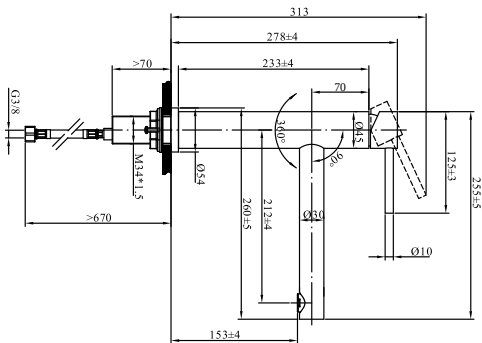

COMO SKY KITCHEN TAP

PRODUCT INFORMATION

Article title	Villeroy & Boch Como Sky Kitchen tap, of Stainless steel, Solid stainless steel
Article number	927800LC
Assembly / Assembly type	Pillar tap
Assembly instructions	By mounting the lever on the left, the tap fitting's fastening screw becomes visible. Installation immediately in front of a wall is not possible: Please leave sufficient space behind the tap fitting to allow for operation (at least 9.5 cm).
Scope of delivery	1 x tap fitting , 1 x set of connecting hoses 1 x fastening set 1 x installation instructions 1 x care tips
Length in mm	255
Width in mm	54
Height in mm	278
Collection	Como Sky
Material	Stainless steel
surface	matt
Colour name	Solid stainless steel
Technical information	Material: solid stainless steel, Cartridge material: plastic, ceramic gaskets Swivel range: 360° Opening angle of lever: 25° Flow volume comfort jet: 9.4 l/min Flexible connection hoses, length 600 mm Adjustable aerator
Length of spout in mm	212
Colour designation	Solid stainless steel
Low pressure	No

TECHNICAL DRAWINGS

927800LC

(Forma SW) (927800) V01/03/06/2021	
--	--

927800LC

(Forma SW) (927800) V01/20/05/2021	
--	--