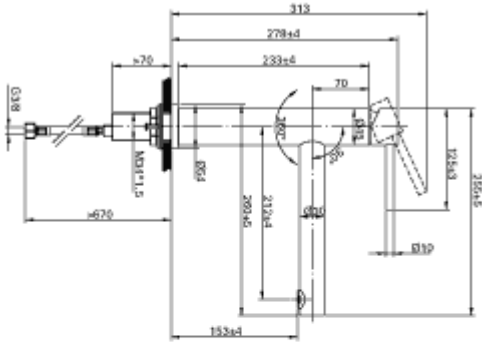

COMO SKY KITCHEN TAP

PRODUCT INFORMATION

Article title	Villeroy & Boch Como Sky Kitchen tap, of Stainless steel, Solid stainless steel
Article number	927800LC
Assembly / Assembly type	Pillar tap
Assembly instructions	By mounting the lever on the left, the tap fitting's fastening screw becomes visible. Installation immediately in front of a wall is not possible: Please leave sufficient space behind the tap fitting to allow for operation (at least 9.5 cm).
Scope of delivery	1 x tap fitting , 1 x set of connecting hoses 1 x fastening set 1 x installation instructions 1 x care tips
Length in mm	255
Width in mm	54
Height in mm	278
Collection	Como Sky
Material	Stainless steel
surface	matt
Colour name	Solid stainless steel
Technical information	Material: solid stainless steel, Cartridge material: plastic, ceramic gaskets Swivel range: 360° Opening angle of lever: 25° Flow volume comfort jet: 9.4 l/min Flexible connection hoses, length 600 mm Adjustable aerator
Length of spout in mm	212
Colour designation	Solid stainless steel
Low pressure	No

TECHNICAL DRAWINGS

927800LC

(Forma SW) (927800) V01/03/06/2021	
--	--

927800LC

(Forma SW) (927800) V01/20/05/2021	
--	--