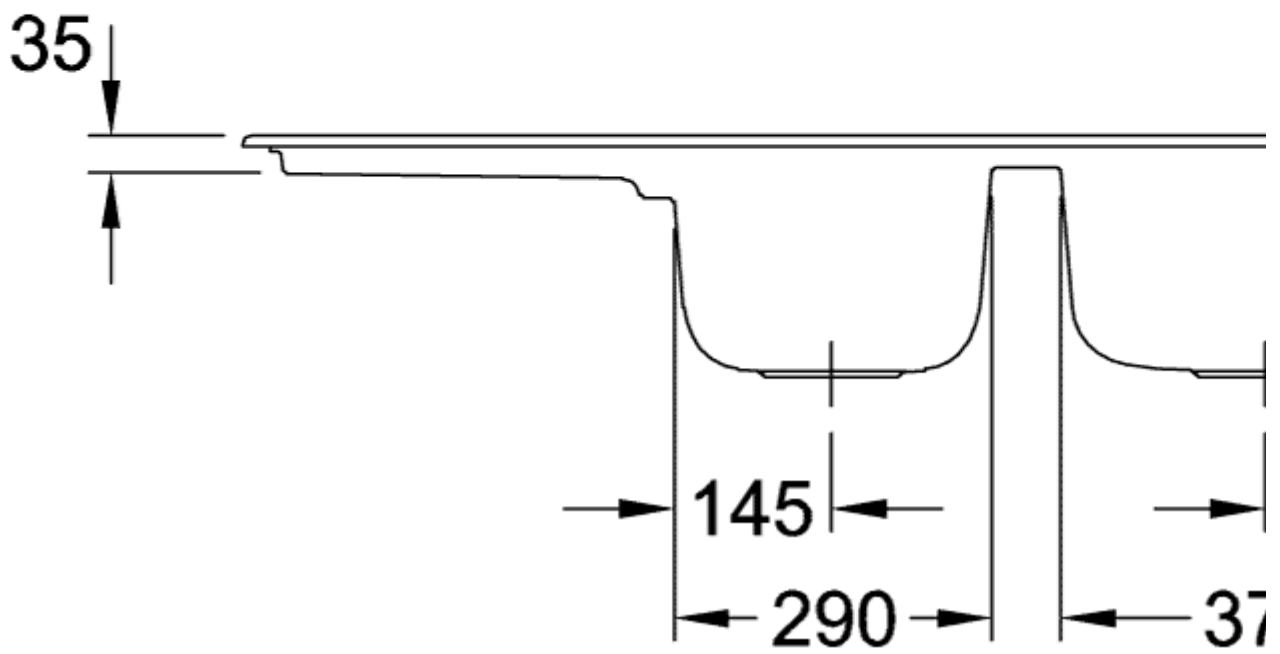

ARCHITECTURA 80 BUILT-IN SINK RECTANGLE

PRODUCT INFORMATION

Article title	Villeroy & Boch Architectura 80 Built-in sink, included Waste system pop-up, of Ceramic, 1160 x 510 mm, White Alpin CeramicPlus
Article number	338002R1
Assembly / Assembly type	surface-mounted installation
Assembly instructions	minimum unit width: 80 cm
Scope of delivery	1 x sink , 1 x pop-up waste system 1 x cover cap, round
Length in mm	510
Width in mm	1160
Height in mm	220
Interior depth	200
Collection	Architectura 80
Material	Ceramic
Colour name	White Alpin CeramicPlus
Other material	Grate: Stainless steel Valve: Stainless steel
Position of main bowl	Basin, reversible
Function of the drain fitting	pop-up waste system
Colour designation	White Alpin
Other colour designations	Grate: Chrome, Valve: Chrome

TECHNICAL DRAWINGS

338002R1

338002R1