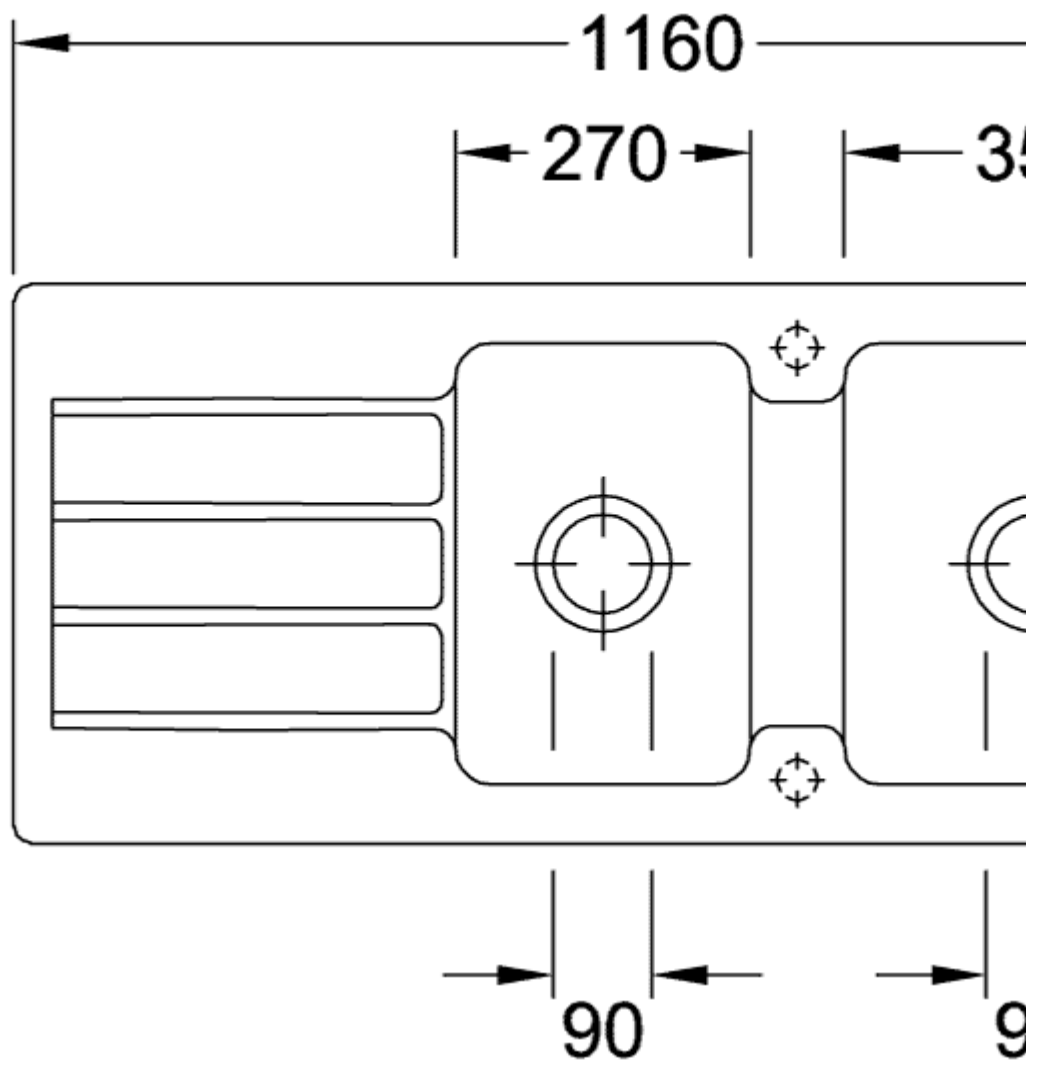

ARCHITECTURA 80 BUILT-IN SINK RECTANGLE

PRODUCT INFORMATION

Article title	Villeroy & Boch Architectura 80 Built-in sink, included Waste system pop-up, of Ceramic, 1160 x 510 mm, White Alpin CeramicPlus
Article number	338002R1
Assembly / Assembly type	surface-mounted installation
Assembly instructions	minimum unit width: 80 cm
Scope of delivery	1 x sink , 1 x pop-up waste system 1 x cover cap, round
Length in mm	510
Width in mm	1160
Height in mm	220
Interior depth	200
Collection	Architectura 80
Material	Ceramic
Colour name	White Alpin CeramicPlus
Other material	Grate: Stainless steel Valve: Stainless steel
Position of main bowl	Basin, reversible
Function of the drain fitting	pop-up waste system
Colour designation	White Alpin
Other colour designations	Grate: Chrome, Valve: Chrome

TECHNICAL DRAWINGS

338002R1

338002R1