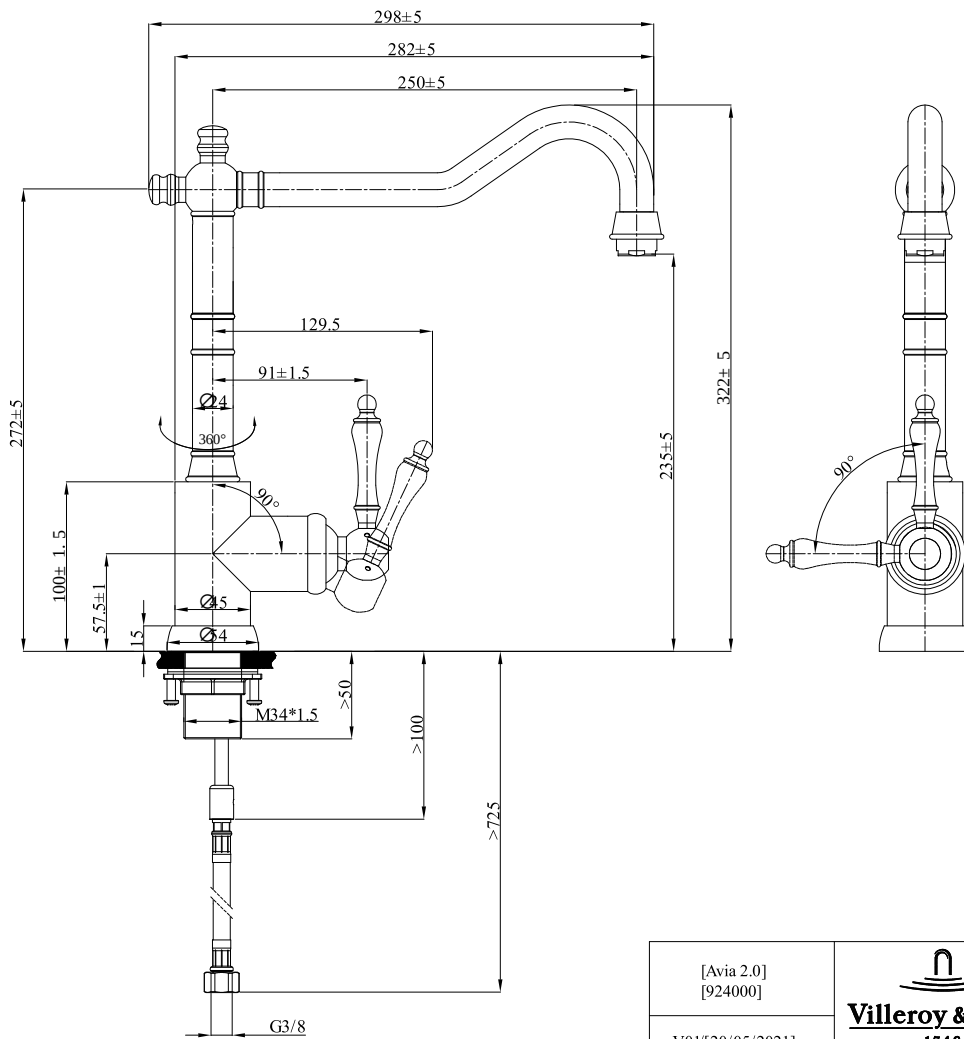

92400LC

[Avia 2.0] [924000]	 Villeroy & Boch
V01/[20/05/2021]	1748