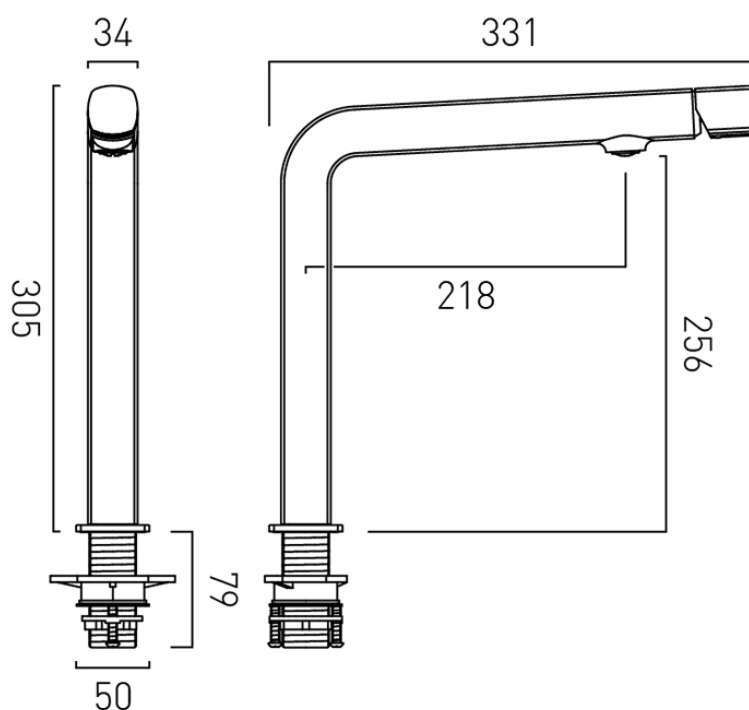

TECHNICAL DRAWING

COLLECTION: CAMEO
PRODUCT CODE: CAM-150-MB

tel: 01934 744466
email: sales@vado.com
www.vado.com

WHERE INSPIRATION FLOWS
TAPS | SHOWERS | ACCESSORIES