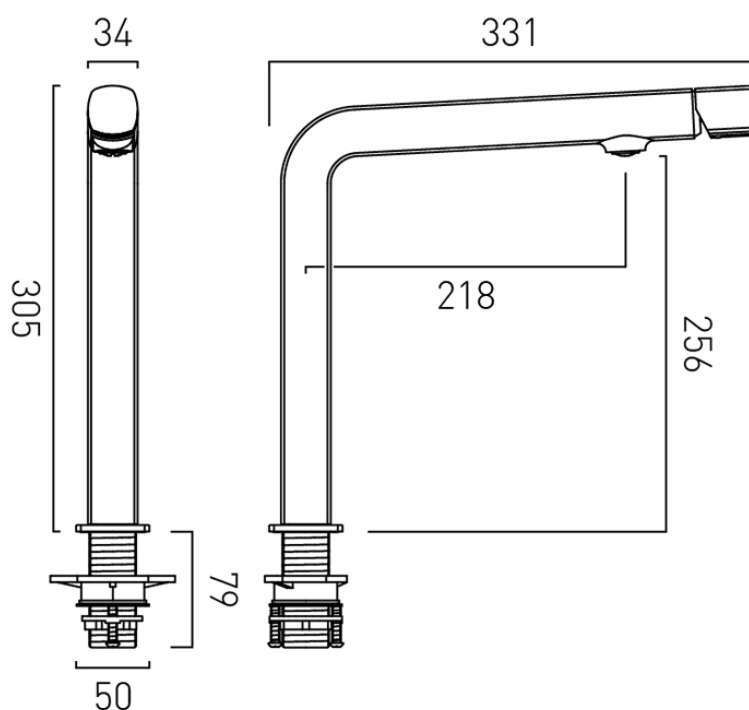

WITH WATER FLOW STRAIGHTENER

No

MOUNTING

Deck Mounted

MINIMUM OPERATING PRESSURE

1.0 Bar MP

TECHNICAL DRAWING

COLLECTION: CAMEO
PRODUCT CODE: CAM-150-MW