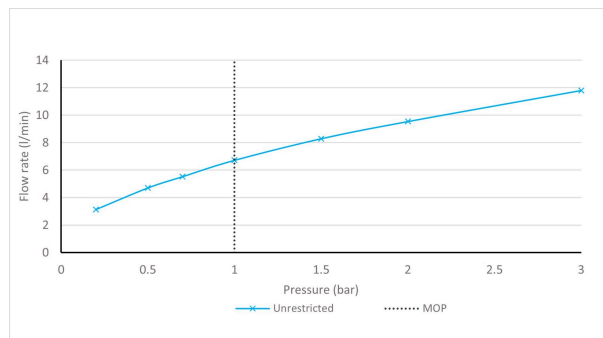

SPECIFICATION SHEET

COLLECTION: CAMEO
PRODUCT CODE: CAM-150-MW

TAP TYPE

Kitchen Tap

PLUMBING SYSTEM SUITABILITY

Combination Boiler

HOLES

1 Hole

FINISH

Matt White

COLLECTION NAME

Cameo

STYLE

Square

SPARE PARTS

ceramic cartridge C-002-N25