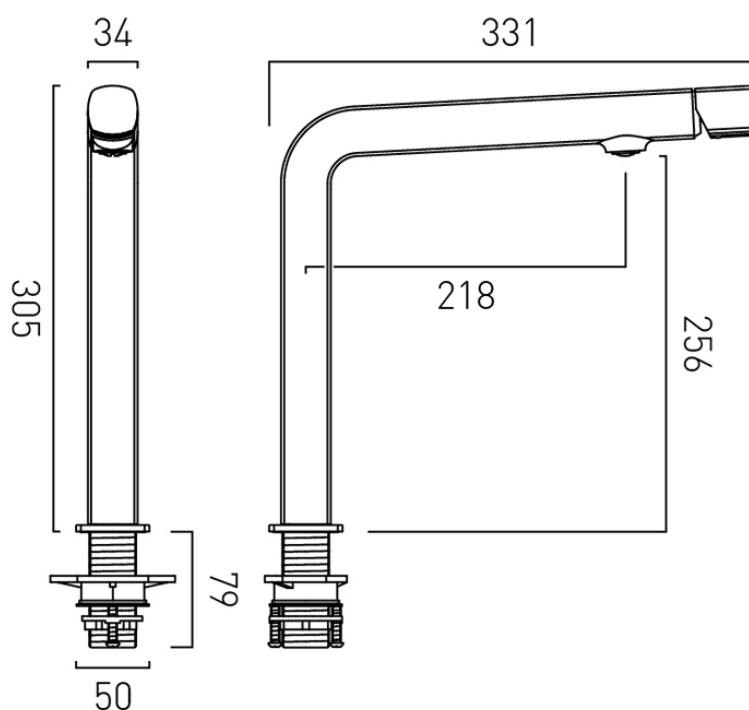

WITH WATER FLOW STRAIGHTENER

No

MOUNTING

Deck Mounted

MINIMUM OPERATING PRESSURE

1.0 Bar MP

TECHNICAL DRAWING

COLLECTION: CAMEO
PRODUCT CODE: CAM-150-SBR