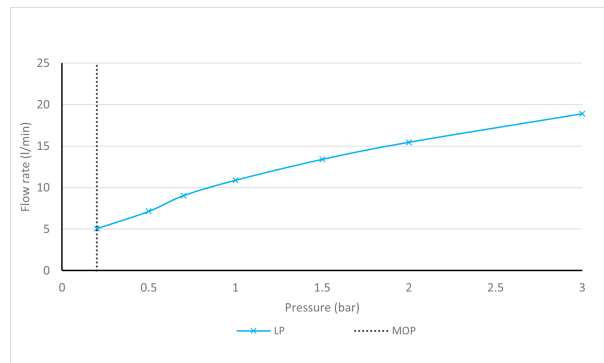

SPECIFICATION SHEET

COLLECTION: CAMEO

PRODUCT CODE: CAM-200E/SB-LP-SBR

TAP TYPE

Basin Mixer

COLLECTION NAME

Cameo

FINISH

Satin Brass

MINIMUM OPERATING PRESSURE

0.2 Bar LP

GUARANTEE

10 Year Guarantee

HANDLES

Single Lever

WITH ECOTURN COLD START TECHNOLOGY