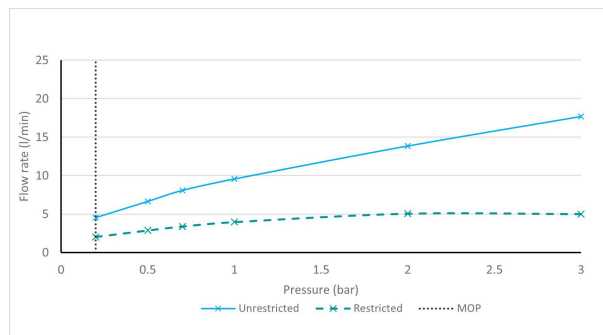

SPECIFICATION SHEET

COLLECTION: CAMEO

PRODUCT CODE: CAM-209S-LP-SBR

TAP TYPE

Basin Mixer

COLLECTION NAME

Cameo

FINISH

Satin Brass

MINIMUM OPERATING PRESSURE

0.2 Bar LP

GUARANTEE

10 Year Guarantee

HANDLES

Single Lever

MIN-MAX WALL MOUNT

WALL HOLE DRILL DIAMETER

spout 30-60mm handle 50-60mm

WASTE

None (Smooth Bodied)

STYLE

Square

HOLES

2 Hole