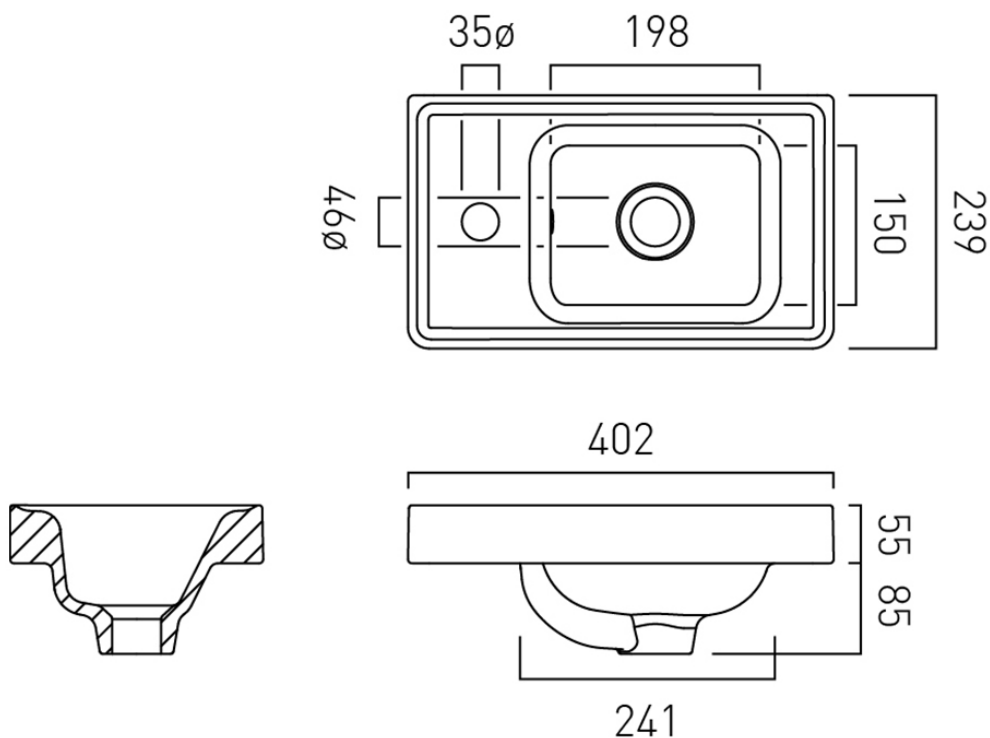

TECHNICAL DRAWING

COLLECTION: CAMEO
PRODUCT CODE: CAM-BC4L-GW

tel: 01934 744466
email: sales@vado.com
www.vado.com

WHERE INSPIRATION FLOWS
TAPS | SHOWERS | ACCESSORIES