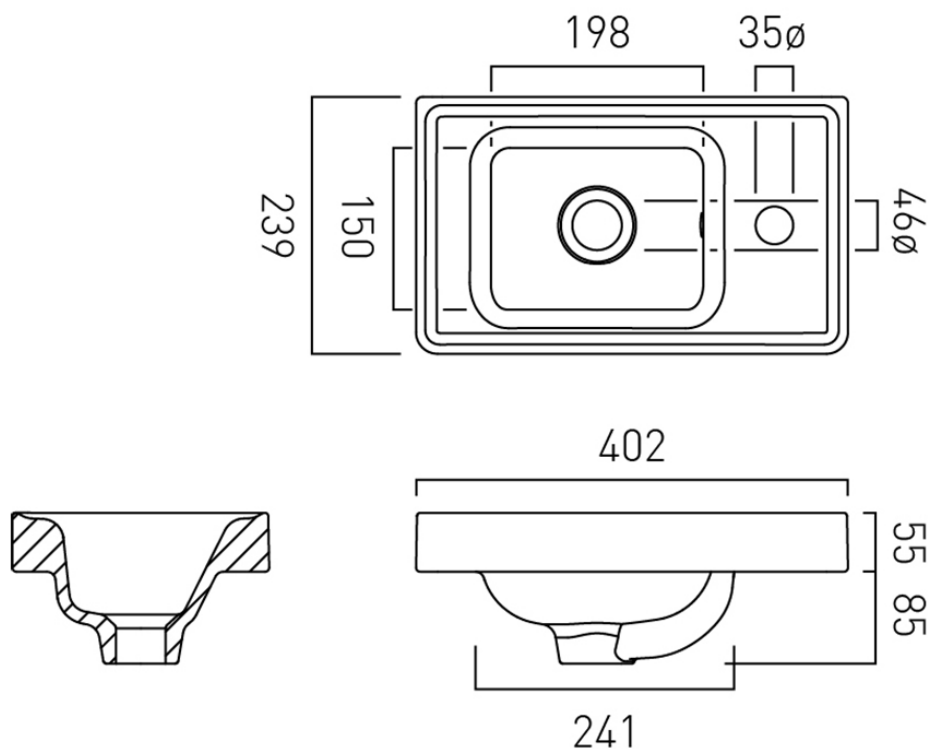

TECHNICAL DRAWING

COLLECTION: CAMEO
PRODUCT CODE: CAM-BC4R-GW

tel: 01934 744466
email: sales@vado.com
www.vado.com

WHERE INSPIRATION FLOWS
TAPS | SHOWERS | ACCESSORIES