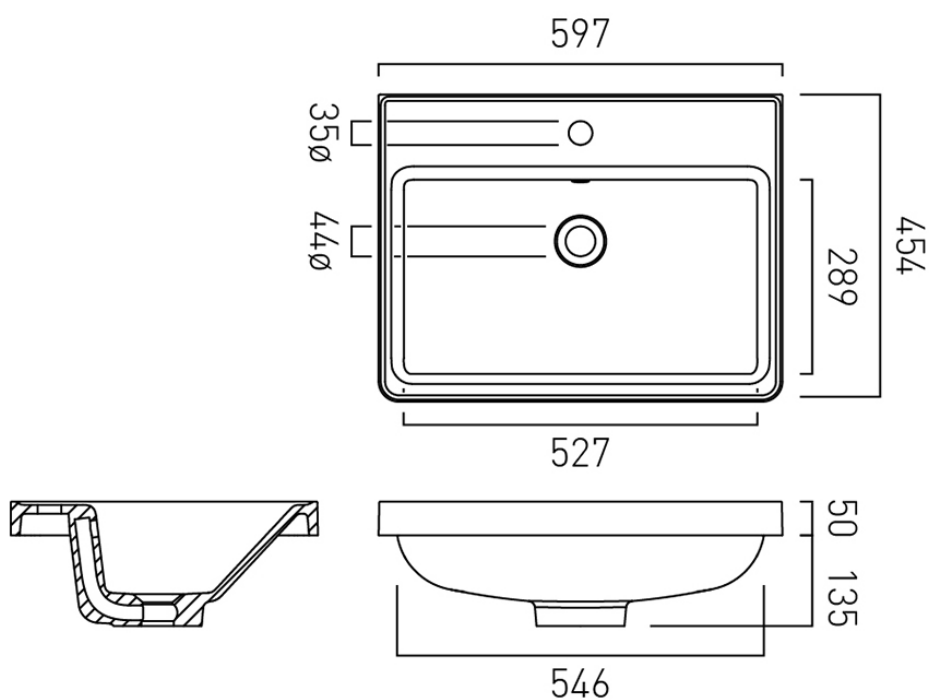

## SIZE

600mm

## VANITY SUITABILITY

600mm vanities

# SPECIFICATION SHEET

COLLECTION: CAMEO  
PRODUCT CODE: CAM-BM6-PC

OVERFLOW REQUIRED

Required

tel: 01934 744466  
email: [sales@vado.com](mailto:sales@vado.com)  
[www.vado.com](http://www.vado.com)

WHERE INSPIRATION FLOWS  
TAPS | SHOWERS | ACCESSORIES

# TECHNICAL DRAWING

COLLECTION: CAMEO  
PRODUCT CODE: CAM-BM6-PC

tel: 01934 744466  
email: sales@vado.com  
www.vado.com

WHERE INSPIRATION FLOWS  
TAPS | SHOWERS | ACCESSORIES