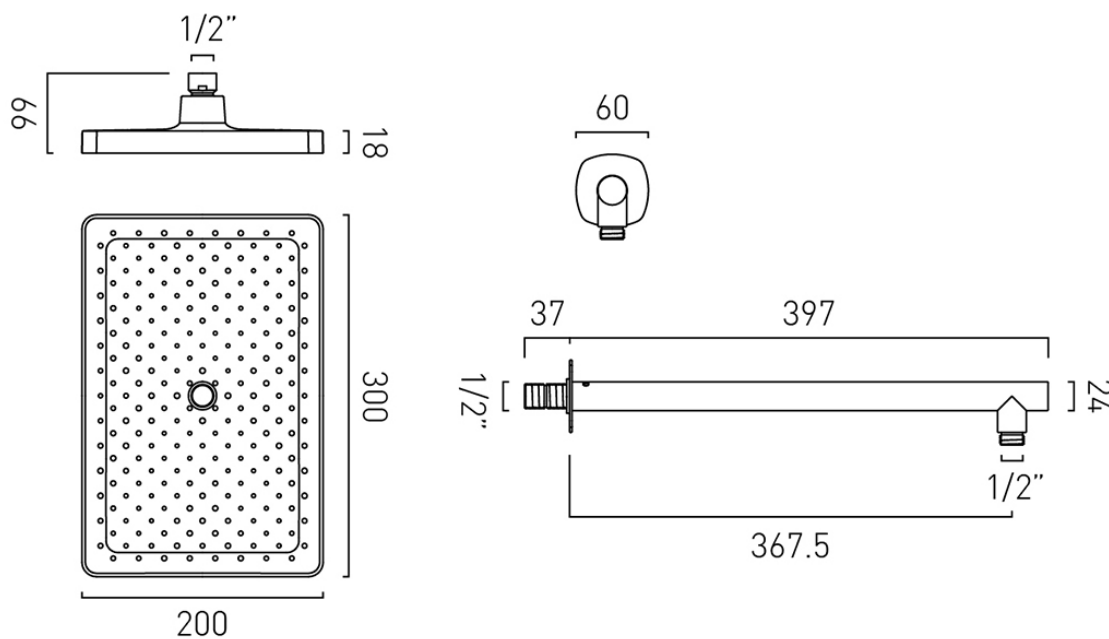

SHOWER HEAD SIZE

200mm x 300mm

COLLECTION NAME

Cameo

FINISH

Chrome

MINIMUM OPERATING PRESSURE

0.2 Bar LP

GUARANTEE

15 Year Guarantee

tel: 01934 744466
email: sales@vado.com
www.vado.com

WHERE INSPIRATION FLOWS
TAPS | SHOWERS | ACCESSORIES

TECHNICAL DRAWING

COLLECTION: CAMEO
PRODUCT CODE: CAM-HEAD/SA-CP

tel: 01934 744466
email: sales@vado.com
www.vado.com