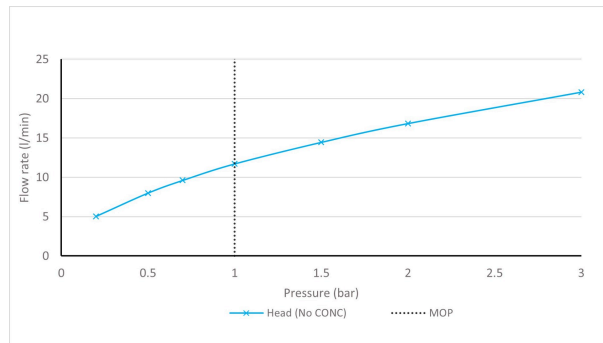

SPECIFICATION SHEET

COLLECTION: CAMEO
PRODUCT CODE: CAM-HEAD/SA-CP

SHOWER TYPE

Shower Head

PLUMBING SYSTEM SUITABILITY

Combination Boiler

MOUNTING

Wall Mounted

STYLE

Square

WITH AIR-INJECTION TECHNOLOGY

No

FUNCTIONS

Single Function

RUB-CLEAN NOZZLES

Yes

SHOWER HEAD SIZE

200mm x 300mm

COLLECTION NAME

Cameo

FINISH

Chrome

MINIMUM OPERATING PRESSURE

0.2 Bar LP