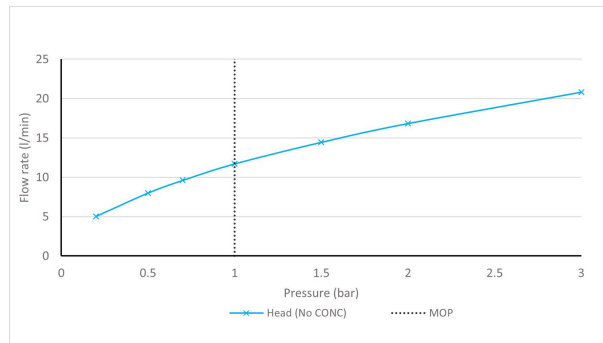

SPECIFICATION SHEET

COLLECTION: CAMEO

PRODUCT CODE: CAM-HEAD/SA-SBR

SHOWER TYPE

Shower Head

PLUMBING SYSTEM SUITABILITY

Combination Boiler

MOUNTING

COLLECTION: CAMEO

PRODUCT CODE: CAM-HEAD/SA-SBR

SHOWER HEAD SIZE

200mm x 300mm

COLLECTION NAME

Cameo

FINISH

Satin Brass