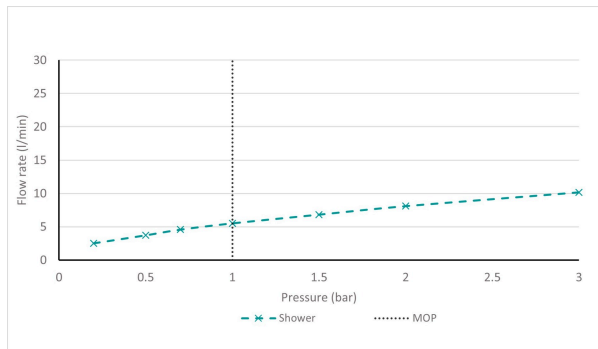

SPECIFICATION SHEET

COLLECTION: CAMEO
PRODUCT CODE: CAM-SFMK-CP

SHOWER TYPE

Mini Shower Kit

PLUMBING SYSTEM SUITABILITY

Gravity System

MOUNTING

Wall Mounted

STYLE

Round

HOSE

150cm

FUNCTIONS

Single Function

RUB-CLEAN NOZZLES

Yes