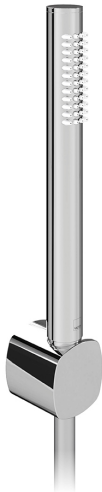

SPECIFICATION SHEET

COLLECTION: CAMEO
PRODUCT CODE: CAM-SFMK-CP

SHOWER TYPE

Mini Shower Kit

PLUMBING SYSTEM SUITABILITY

Gravity System

MOUNTING

Wall Mounted

STYLE

Round

HOSE

150cm

FUNCTIONS

Single Function

RUB-CLEAN NOZZLES

Yes

WITH OUTLET / BRACKET

with Bracket

COLLECTION NAME

Cameo

tel: 01934 744466
email: sales@vado.com
www.vado.com

WHERE INSPIRATION FLOWS
TAPS | SHOWERS | ACCESSORIES

SPECIFICATION SHEET

COLLECTION: CAMEO
PRODUCT CODE: CAM-SFMK-CP