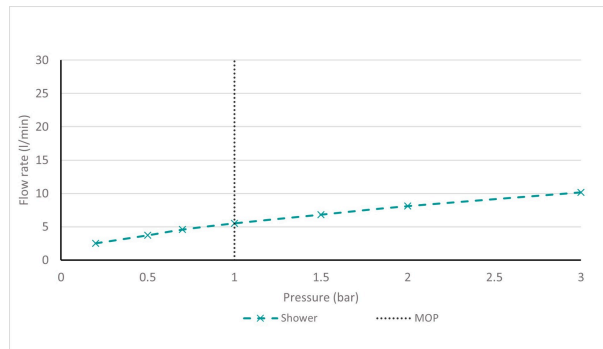

SPECIFICATION SHEET

COLLECTION: CAMEO
PRODUCT CODE: CAM-SFMK-MB

SHOWER TYPE

Mini Shower Kit

PLUMBING SYSTEM SUITABILITY

Gravity System

MOUNTING

Wall Mounted