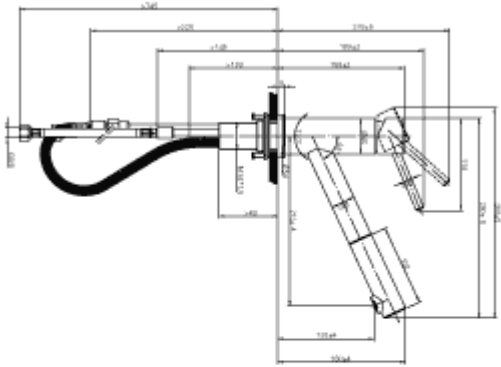

COMO SHOWER KITCHEN TAP

PRODUCT INFORMATION

Article title	Villeroy & Boch Como Shower Kitchen tap, of Stainless steel, Solid stainless steel
Article number	925200LC
Assembly / Assembly type	Pillar tap
Scope of delivery	1 x tap fitting , 1 x set of connecting hoses 1 x fastening set 1 x installation instructions 1 x care tips 1 x spray hose with retraction spring
Length in mm	250
Width in mm	45
Height in mm	183
Collection	Como Shower
Material	Stainless steel
surface	matt
Colour name	Solid stainless steel
Technical information	Material: solid stainless steel, Cartridge material: plastic, ceramic gaskets Swivel range: 120° Opening angle of lever: 25° Shower hose: integrated, retractable, length 1800 mm Flow volume comfort jet: 12.6 l/min Flexible connection hoses, length 600 mm Spray head return via return spring
Length of spout in mm	212
Colour designation	Solid stainless steel
Low pressure	No

TECHNICAL DRAWINGS

925200LC

925200LC