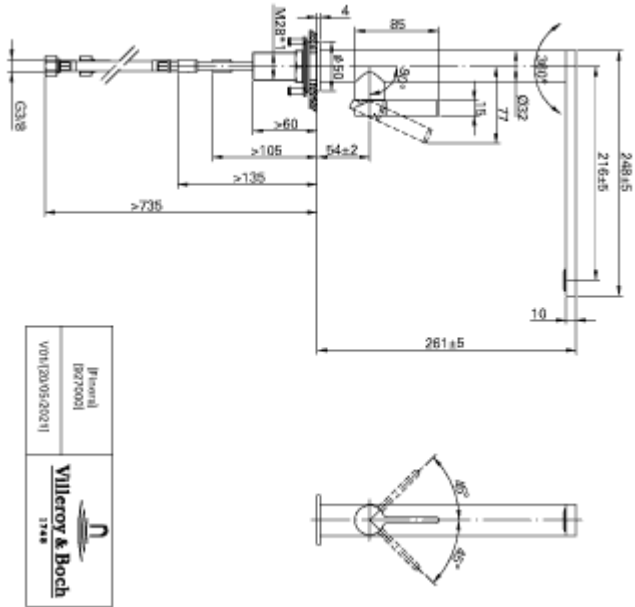

### PRODUCT INFORMATION

Article title	Villeroy & Boch Finera Kitchen tap, of Stainless steel, Solid stainless steel
Article number	927000LC
Assembly / Assembly type	Pillar tap
Assembly instructions	Please note: tap must not be installed directly in front of a wall as the water temperature is regulated 45° to the rear and 45° towards the front of the sink
Scope of delivery	1 x tap fitting , 1 x set of connecting hoses 1 x fastening set 1 x installation instructions 1 x care tips
Length in mm	248
Width in mm	50
Height in mm	261
Collection	Finera
Material	Stainless steel
surface	matt
Colour name	Solid stainless steel
Technical information	Material: solid stainless steel,   Cartridge material: plastic, ceramic gaskets Swivel range: 360°  Opening angle of lever: 25° Please note: tap must not be installed directly in front of a wall as the water temperature is regulated 45° to the rear and 45° towards the front of the sink Flow volume: 10.5 l/ min Flexible connection hoses, length 600 mm Adjustable aerator
Length of spout in mm	216
Colour designation	Solid stainless steel
Low pressure	No

# TECHNICAL DRAWINGS

## 927000LC