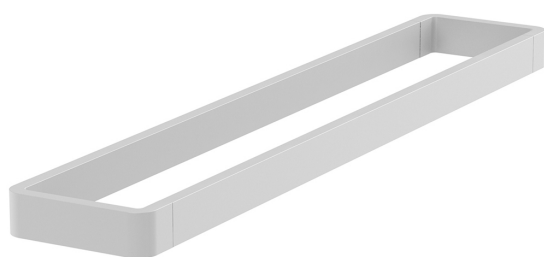

SPECIFICATION SHEET

COLLECTION: MUSE
PRODUCT CODE: MUS-184-60-MW

ACCESSORY TYPE

Towel Rail

STYLE

Square

COLLECTION NAME

Muse

FINISH

Matt White

GUARANTEE

10 Year Guarantee

MOUNTING

Wall Mounted

tel: 01934 744466
email: sales@vado.com
www.vado.com

WHERE INSPIRATION FLOWS
TAPS | SHOWERS | ACCESSORIES