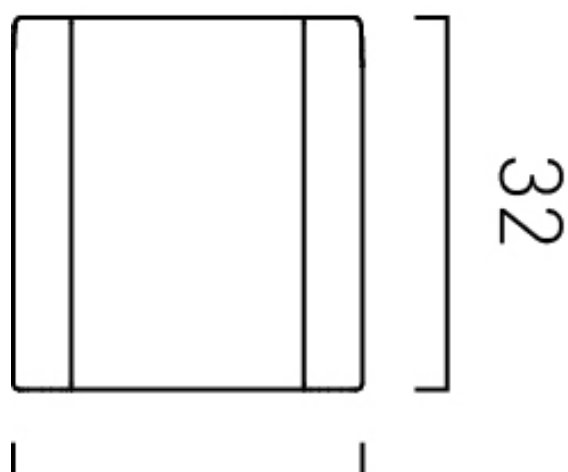

SPECIFICATION SHEET

COLLECTION: MUSE

PRODUCT CODE: MUS-186-CP

tel: 01934 744466
email: sales@vado.com
www.vado.com

WHERE INSPIRATION FLOWS
TAPS | SHOWERS | ACCESSORIES

TECHNICAL DRAWING

COLLECTION: MUSE
PRODUCT CODE: MUS-186-CP