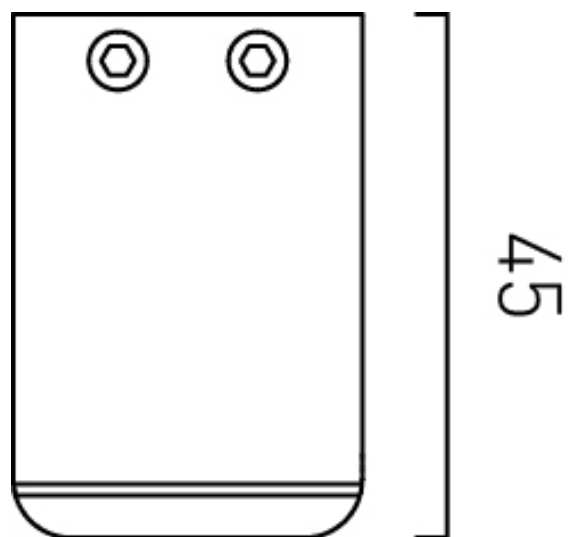

SPECIFICATION SHEET

COLLECTION: MUSE

PRODUCT CODE: MUS-186-CP

tel: 01934 744466
email: sales@vado.com
www.vado.com

WHERE INSPIRATION FLOWS
TAPS | SHOWERS | ACCESSORIES

TECHNICAL DRAWING

COLLECTION: MUSE
PRODUCT CODE: MUS-186-CP