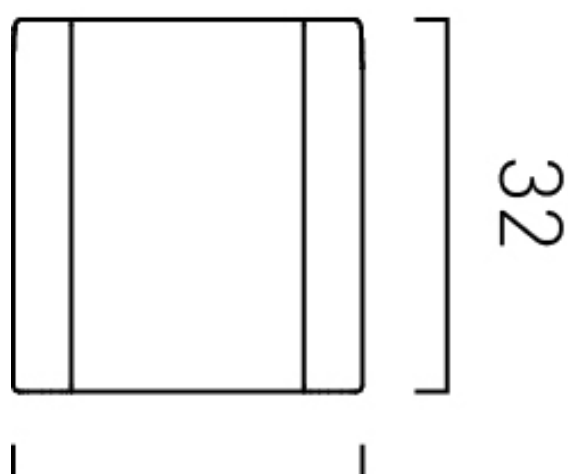

SPECIFICATION SHEET

COLLECTION: MUSE

PRODUCT CODE: MUS-186-MW

tel: 01934 744466
email: sales@vado.com
www.vado.com

WHERE INSPIRATION FLOWS
TAPS | SHOWERS | ACCESSORIES

TECHNICAL DRAWING

COLLECTION: MUSE
PRODUCT CODE: MUS-186-MW