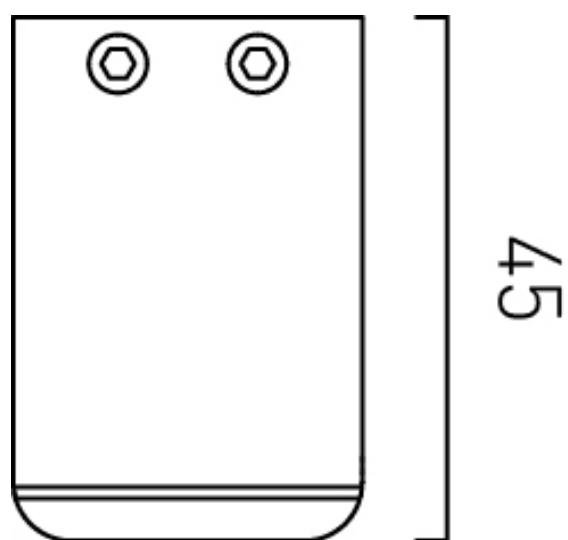

SPECIFICATION SHEET

COLLECTION: MUSE

PRODUCT CODE: MUS-186-MW

tel: 01934 744466
email: sales@vado.com
www.vado.com

WHERE INSPIRATION FLOWS
TAPS | SHOWERS | ACCESSORIES

TECHNICAL DRAWING

COLLECTION: MUSE
PRODUCT CODE: MUS-186-MW