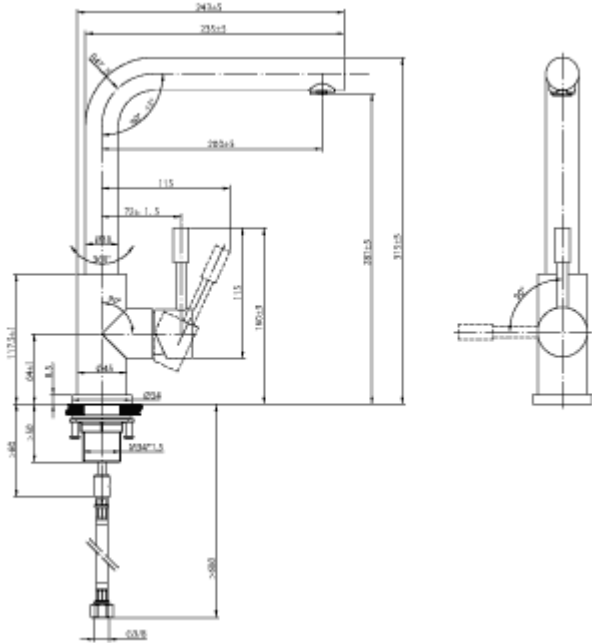

## MODERN STEEL KITCHEN TAP

### PRODUCT INFORMATION

Article title	Villeroy & Boch Modern Steel Kitchen tap, of Stainless steel, Anthracite
Article number	96680105
Assembly / Assembly type	Pillar tap
Assembly instructions	Tap fitting can be installed directly in front of a wall as the water temperature is regulated within a 90° range towards the sink
Scope of delivery	1 x tap fitting , 1 x set of connecting hoses 1 x fastening set 1 x installation instructions 1 x care tips
Length in mm	243
Width in mm	45
Height in mm	315
Collection	Modern Steel
Material	Stainless steel
surface	matt
Colour name	Anthracite
Technical information	Material: solid stainless steel,   Cartridge material: plastic, ceramic gaskets Swivel range: 360°  Opening angle of lever: 25° Tap can be installed directly in front of a wall as the water temperature is regulated within a 90° range towards the sink Flow volume comfort jet: 11.5 l/min Flexible connection hoses, length 600 mm
Length of spout in mm	200
Colour designation	anthracite
Low pressure	No

TECHNICAL DRAWINGS

96680105

96680105