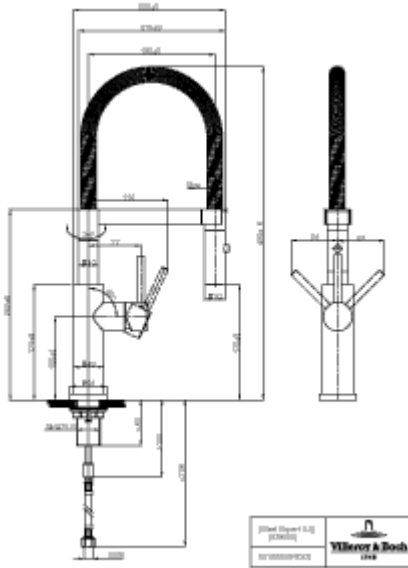

### PRODUCT INFORMATION

Article title	Villeroy & Boch Steel Expert 2.0 Kitchen tap, of Stainless steel, Anthracite
Article number	92800005
Assembly / Assembly type	Pillar tap
Assembly instructions	Please note: tap must not be installed directly in front of a wall as the water temperature is regulated 45° to the rear and 45° towards the front of the sink
Scope of delivery	1 x tap fitting , 1 x set of connecting hoses 1 x fastening set 1 x installation instructions 1 x care tips
Length in mm	222
Width in mm	45
Height in mm	490
Collection	Steel Expert 2.0
Material	Stainless steel
surface	matt
Colour name	Anthracite
Technical information	Material: solid stainless steel,   Cartridge material: plastic, ceramic gaskets Swivel range: 360°  Opening angle of lever: 25° Please note: tap must not be installed directly in front of a wall as the water temperature is regulated 45° to the rear and 45° towards the front of the sink Flow volume laminar jet: 5.4 l/min Flow volume spray jet: 4.8 l/min Flexible connection hoses, length 600 mm Flexible hand spray Hand-held spray with two spray modes
Length of spout in mm	185
Colour designation	anthracite
Low pressure	No

# TECHNICAL DRAWINGS

9280005

9280005