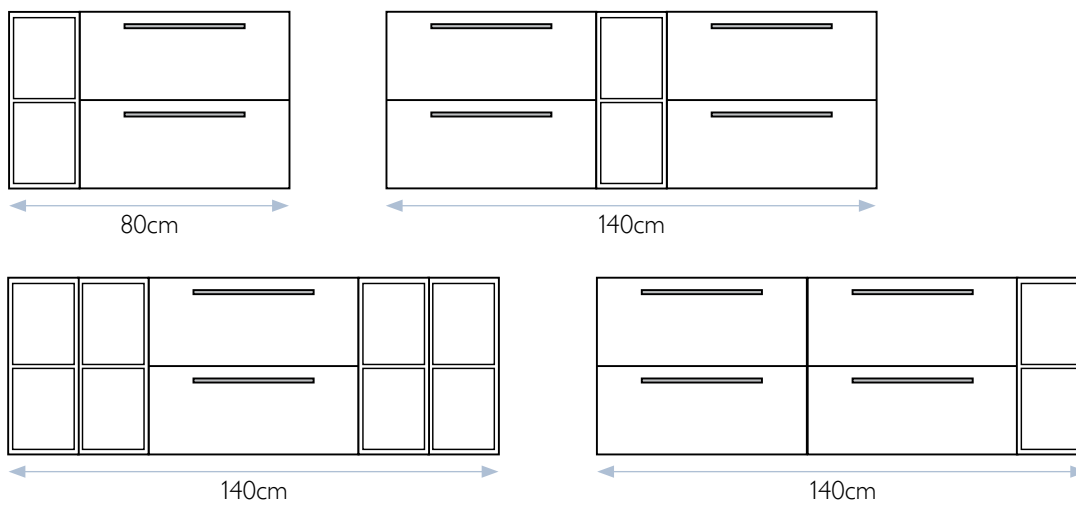

**Link** creates more than 30 possible combinations when paired with the 50, 60 or 80cm wall-hung **Tranquil** units.

Examples paired with 50cm Tranquil unit

Examples paired with 60cm Tranquil unit

Examples paired with 80cm Tranquil unit