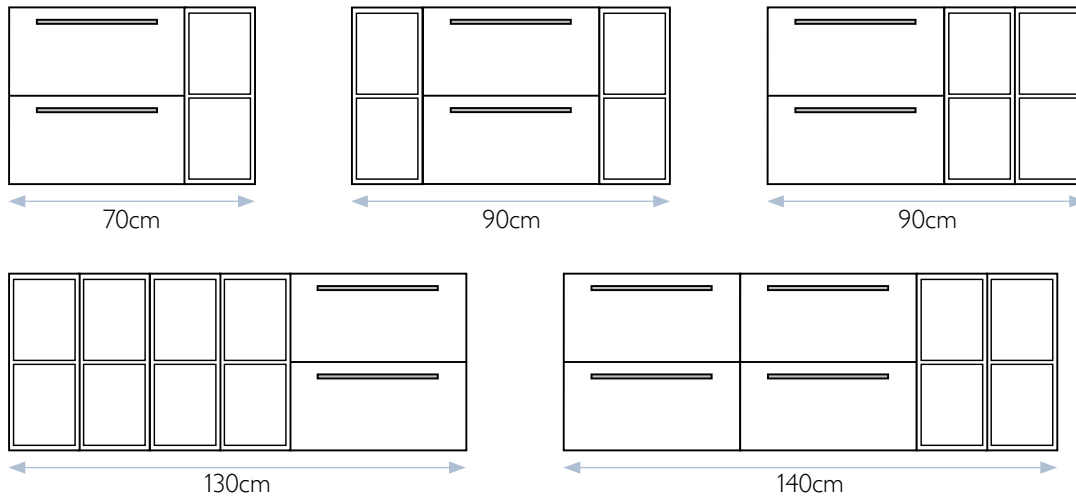

**Link** creates more than 30 possible combinations when paired with the 50, 60 or 80cm wall-hung **Tranquil** units.

Examples paired with 50cm Tranquil unit

Examples paired with 60cm Tranquil unit

Examples paired with 80cm Tranquil unit